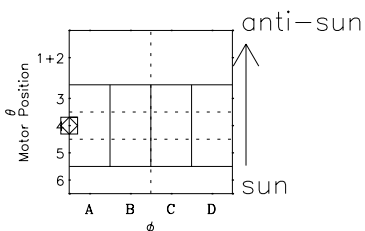

Galileo EPD Real-Time Six-Sector 01290

Software Version: RTLINE_R6 V 1.20
Data Production: 01-10-01
Plot Production: Thu Nov 1 06:09:16 2001

◇ = Jupiter look direction
□ = Corotation look direction