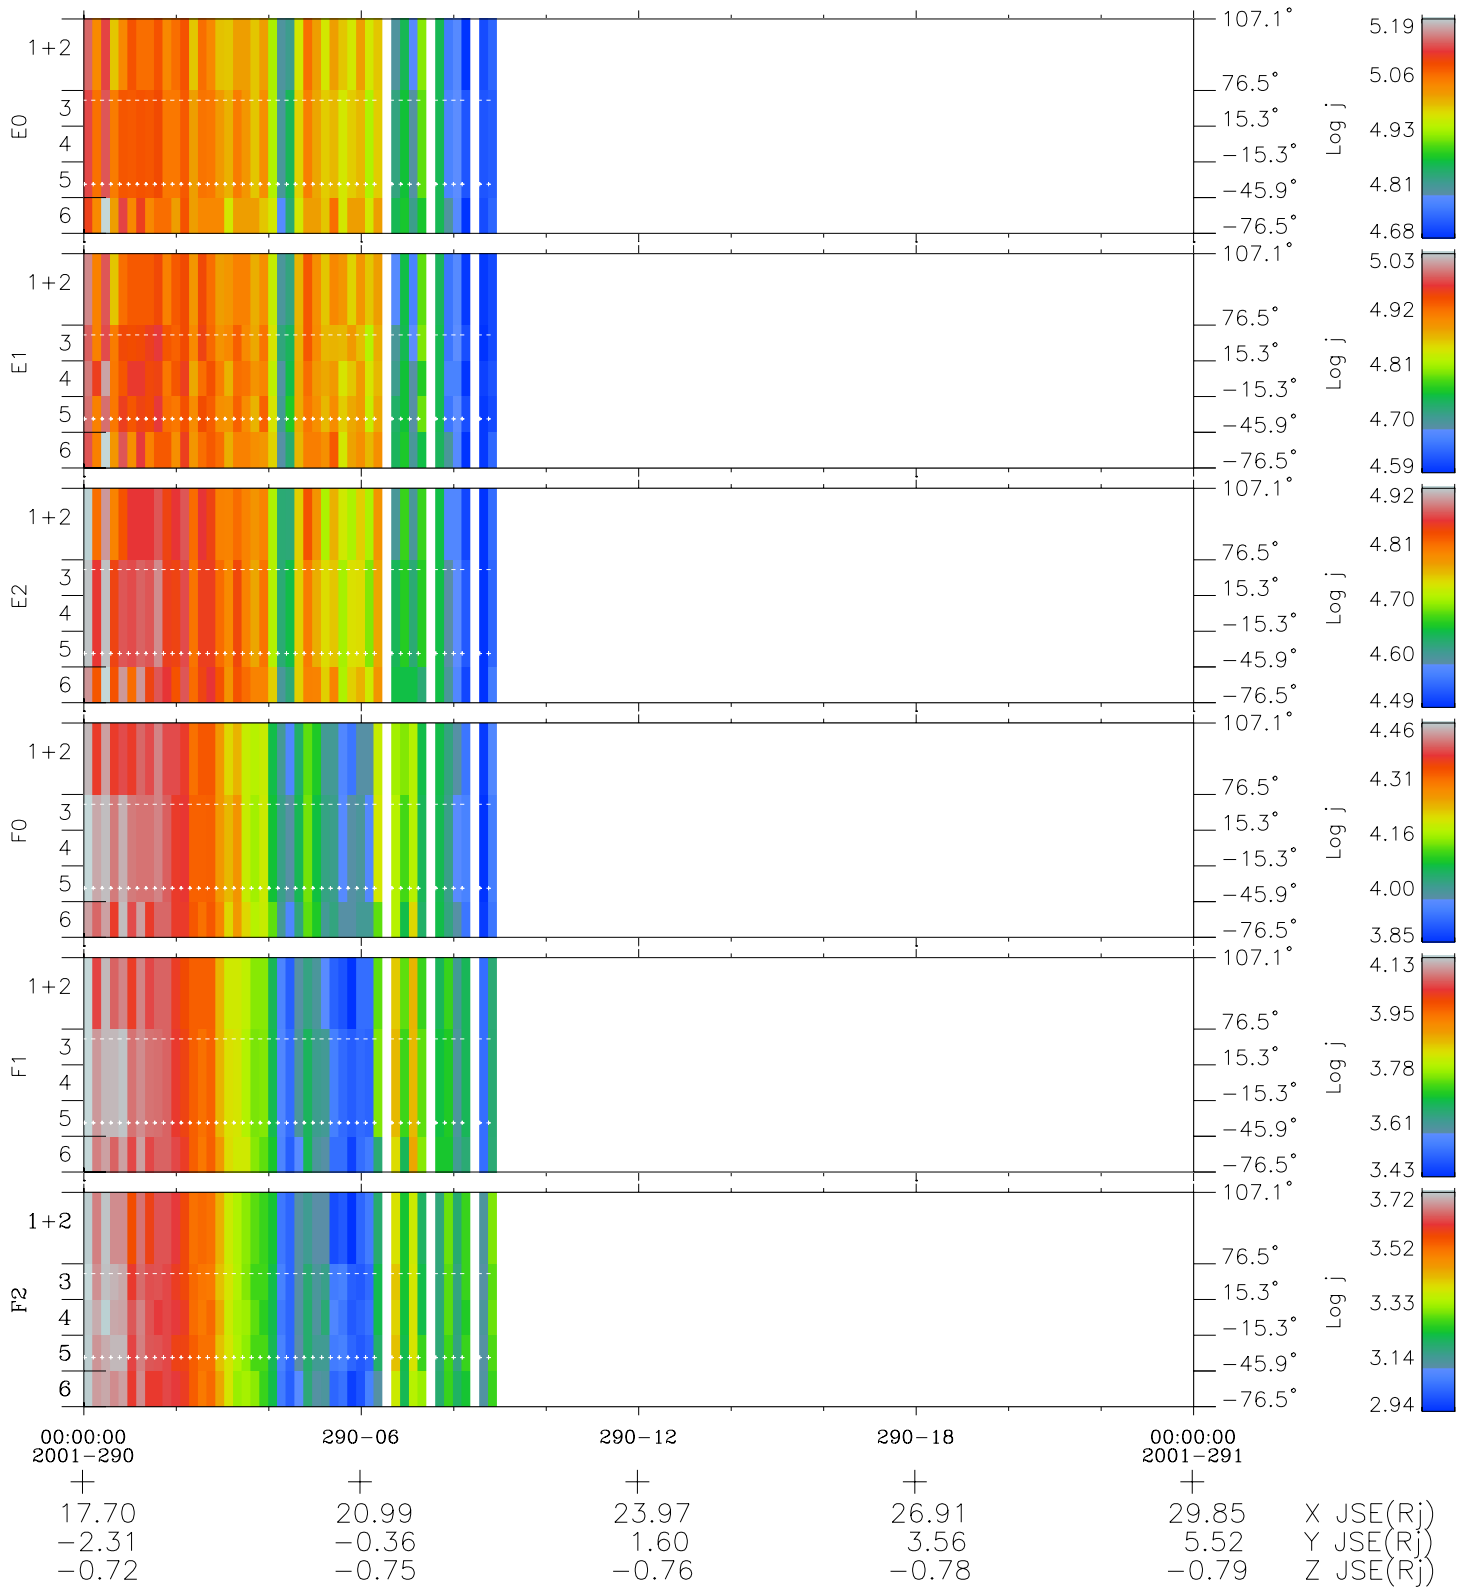

# Galileo EPD Real Elevation Anisotropies 01290

Software Version: RTELEV\_FLUX V 1.20  
 Data Production: 01-10-01  
 Plot Production: Thu Nov 1 06:08:48 2001  
 Color File: wondr3  
 Geofactor File: 1.1

- ◇ = Jupiter look direction
- = Corotation look direction