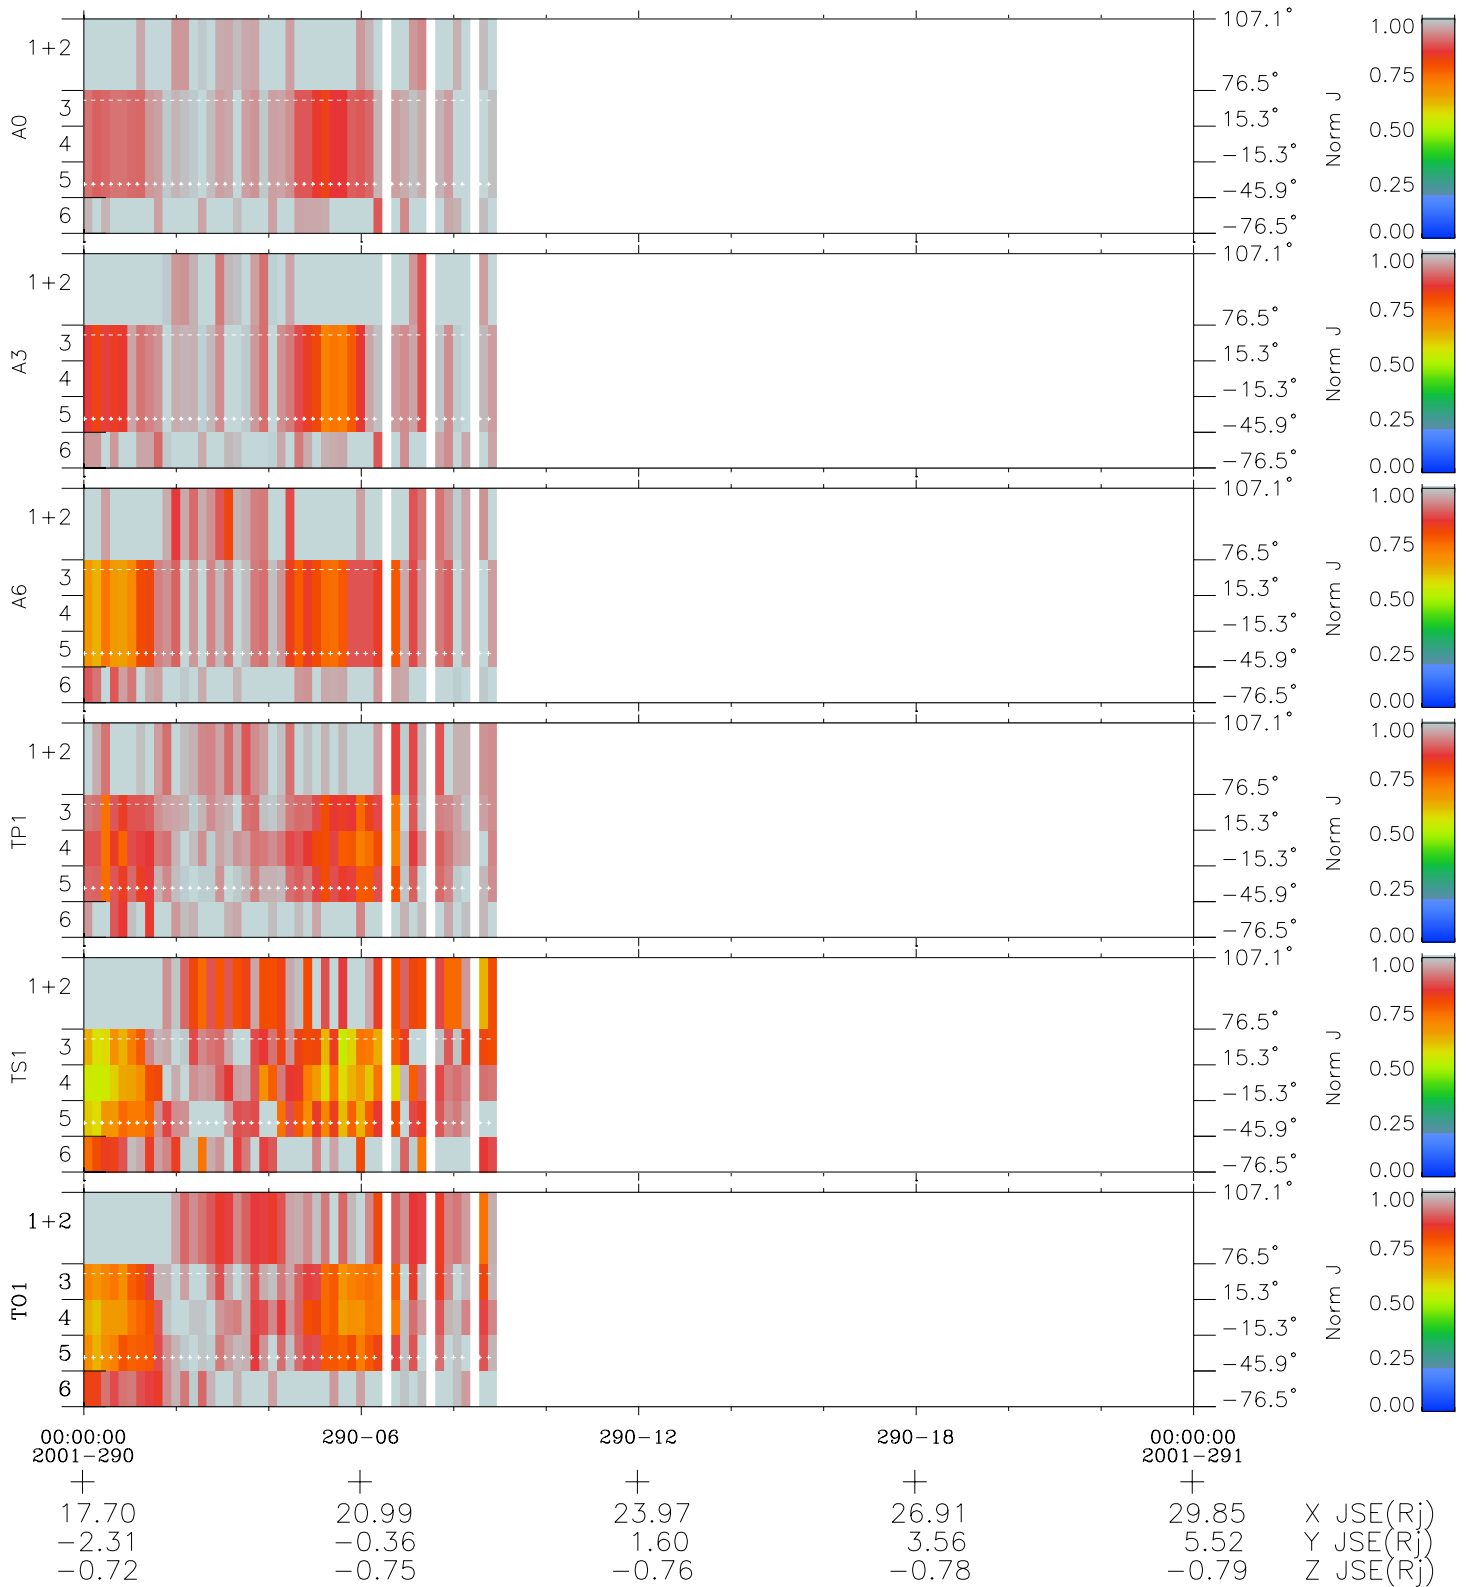

# Galileo EPD Real Elevation Anisotropies 01290

Software Version: RTELEV\_NORM V 1.20  
Data Production: 01-10-01  
Plot Production: Thu Nov 1 06:08:50 2001  
Color File: wondr3  
Geofactor File: 1.1

- ◇ = Jupiter look direction
- = Corotation look direction