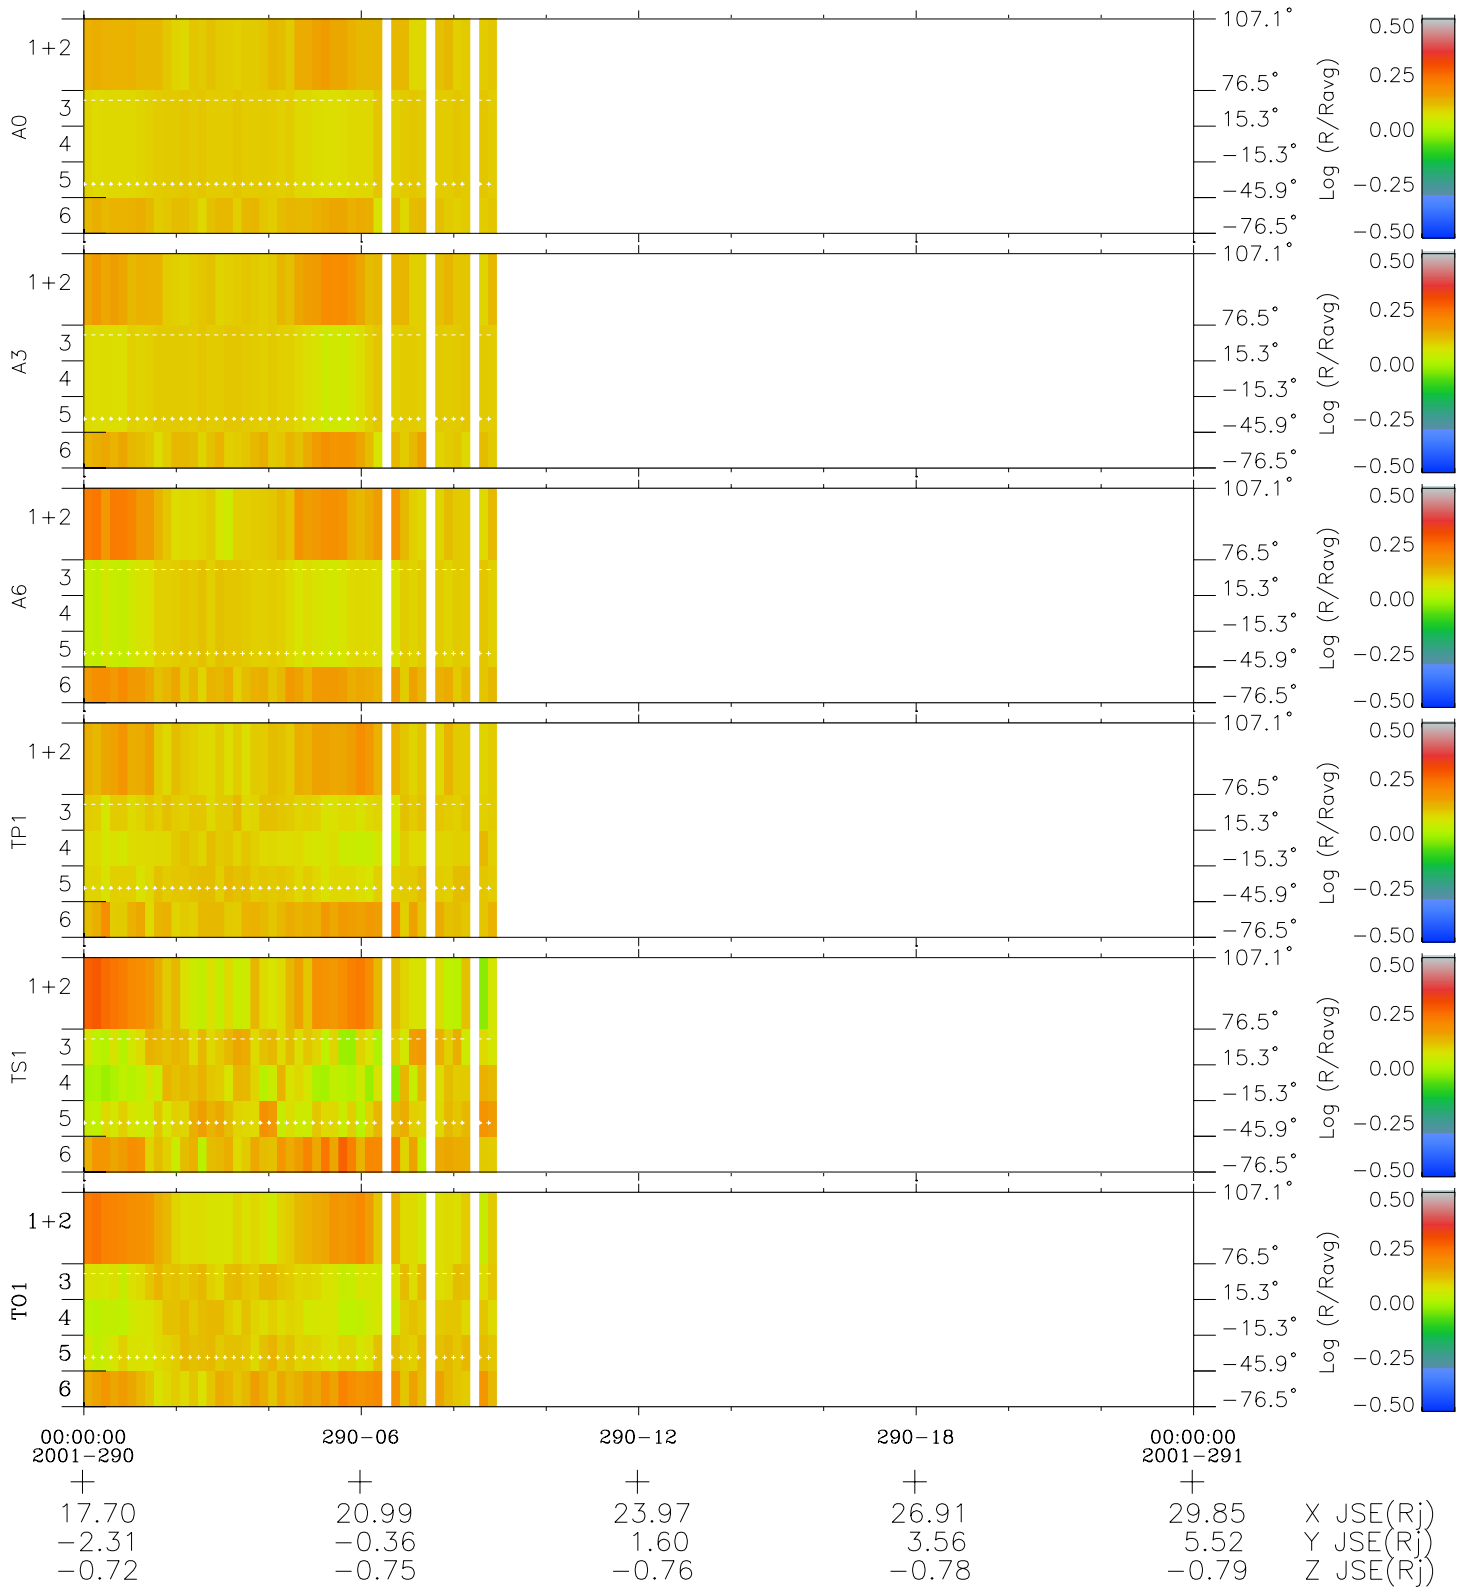

Galileo EPD Real Elevation Anisotropies 01290

Software Version: RTELEV_MEAN V 1.20
 Data Production: 01-10-01
 Plot Production: Thu Nov 1 06:08:37 2001
 Color File: wondr3
 Geofactor File: 1.1

- ◇ = Jupiter look direction
- = Corotation look direction