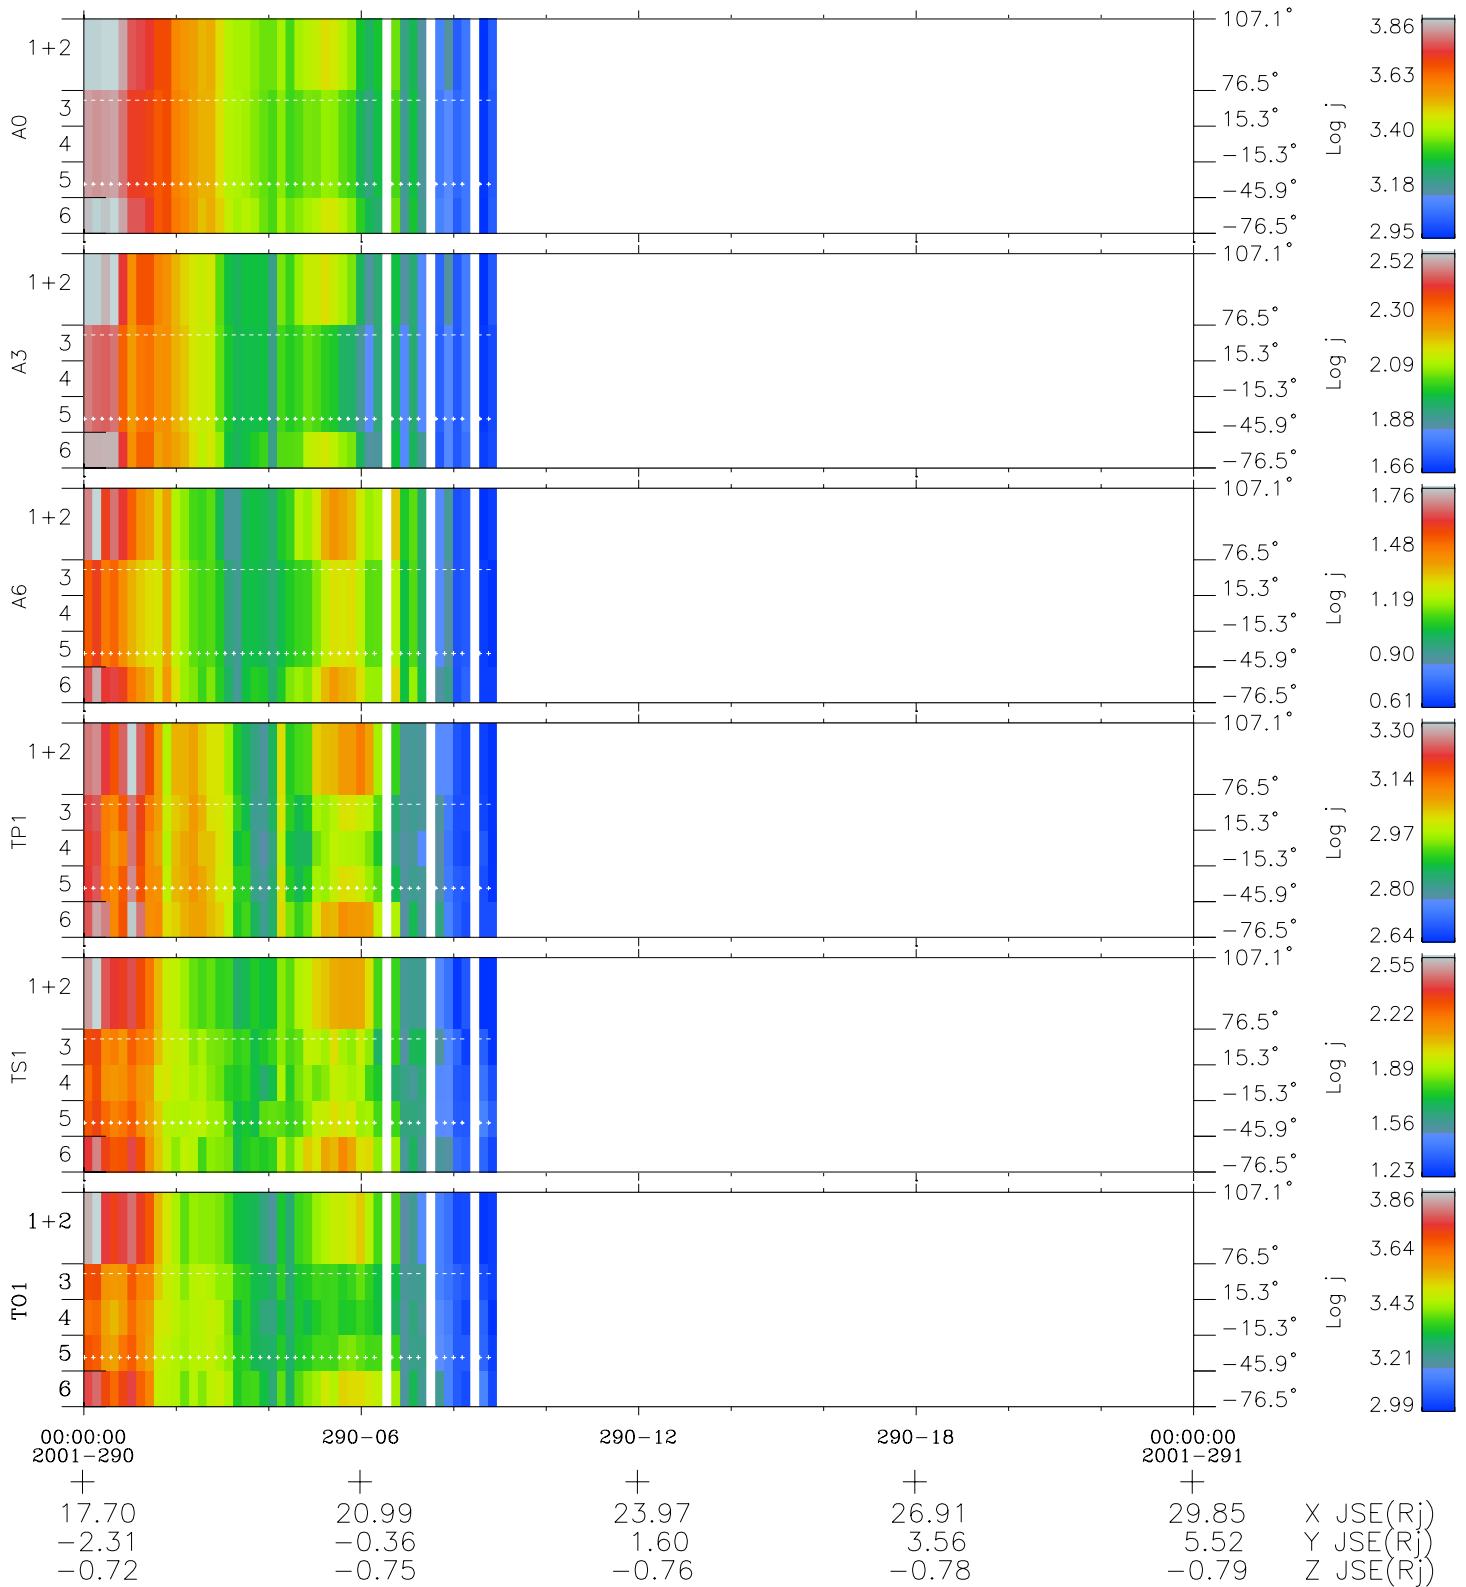

Galileo EPD Real Elevation Anisotropies 01290

Software Version: RTELEV_FLUX V 1.20
 Data Production: 01-10-01
 Plot Production: Thu Nov 1 06:08:43 2001
 Color File: wondr3
 Geofactor File: 1.1

- ◇ = Jupiter look direction
- = Corotation look direction