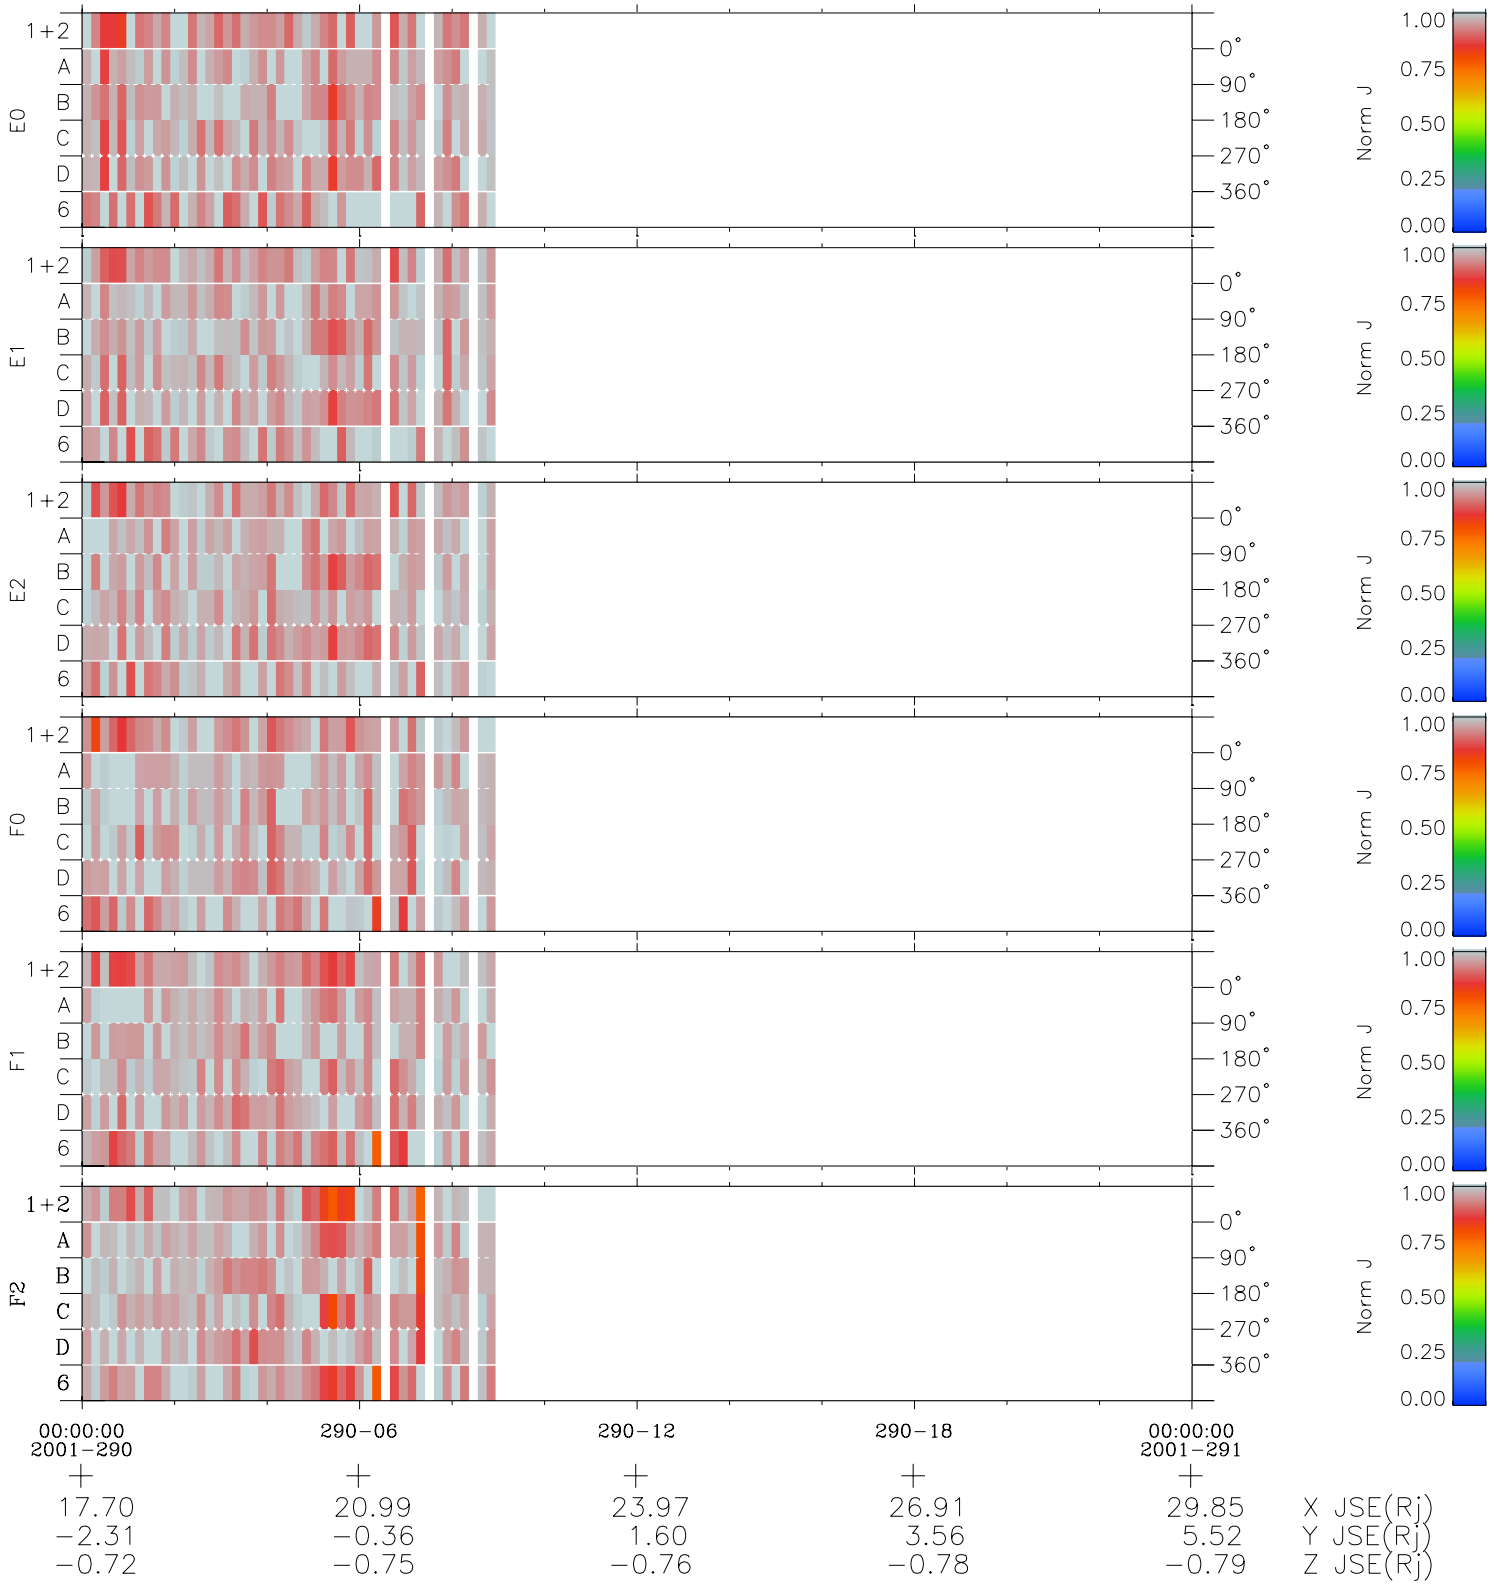

Galileo EPD Real Time Azimuth Anisotropies 01290

Software Version: RTAZIM_NORM V 1.20
 Data Production: 01-10-01
 Plot Production: Thu Nov 1 06:09:09 2001
 Color File: wondr3
 Geofactor File: 1.1

◇ = Jupiter look direction
 □ = Corotation look direction