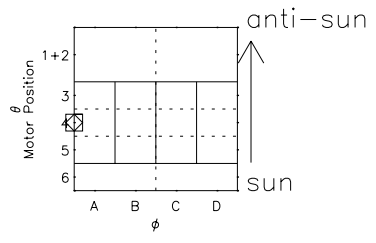

Galileo EPD Real Time Azimuth Anisotropies 01290

Software Version: RTAZIM_NORM V 1.20
 Data Production: 01-10-01
 Plot Production: Thu Nov 1 06:09:09 2001
 Color File: wondr3
 Geofactor File: 1.1

◇ = Jupiter look direction
 □ = Corotation look direction