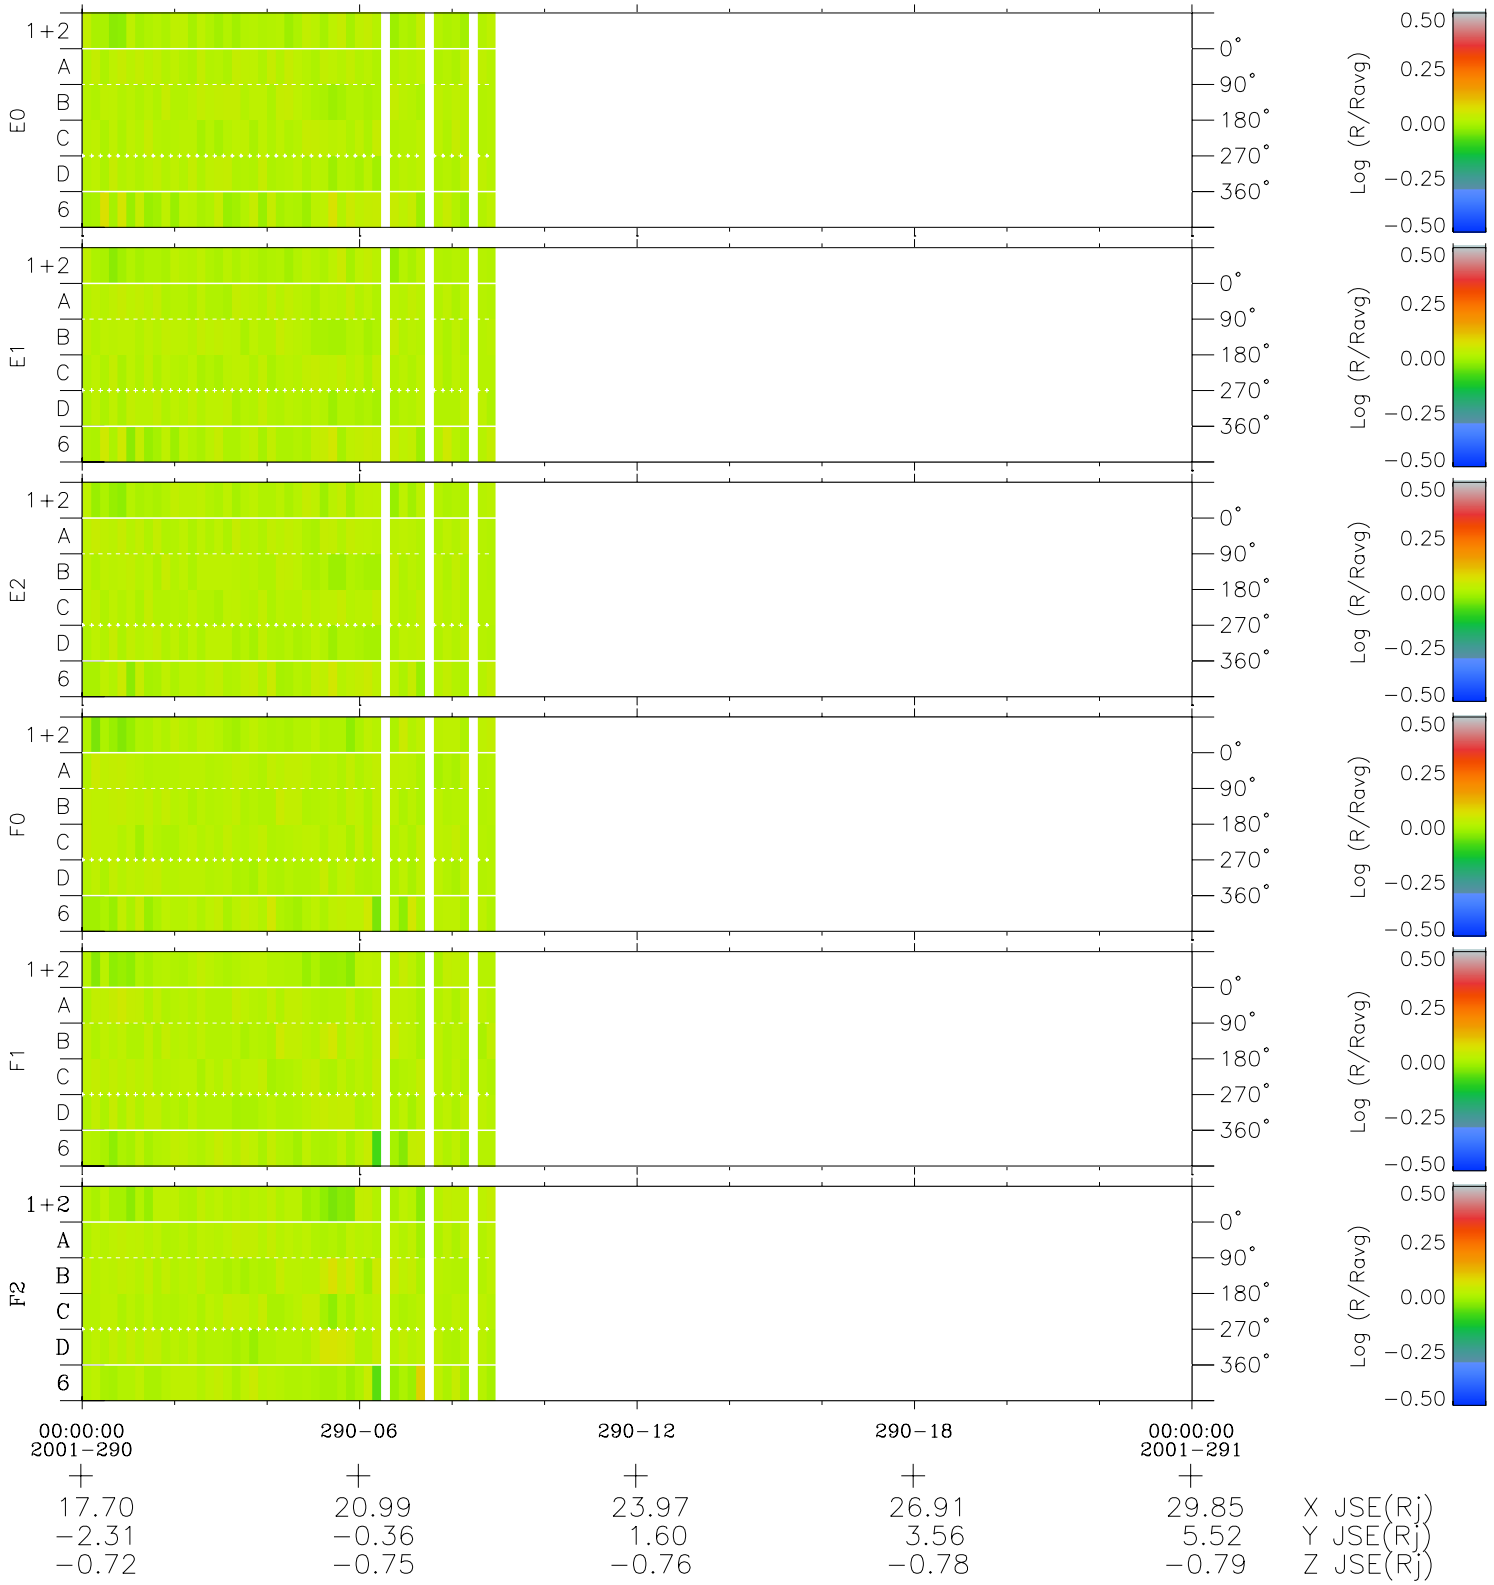

# Galileo EPD Real Time Azimuth Anisotropies 01290

Software Version: RTAZIM\_MEAN V 1.20  
 Data Production: 01-10-01  
 Plot Production: Thu Nov 1 06:08:58 2001  
 Color File: wondr3  
 Geofactor File: 1.1

◇ = Jupiter look direction  
 □ = Corotation look direction