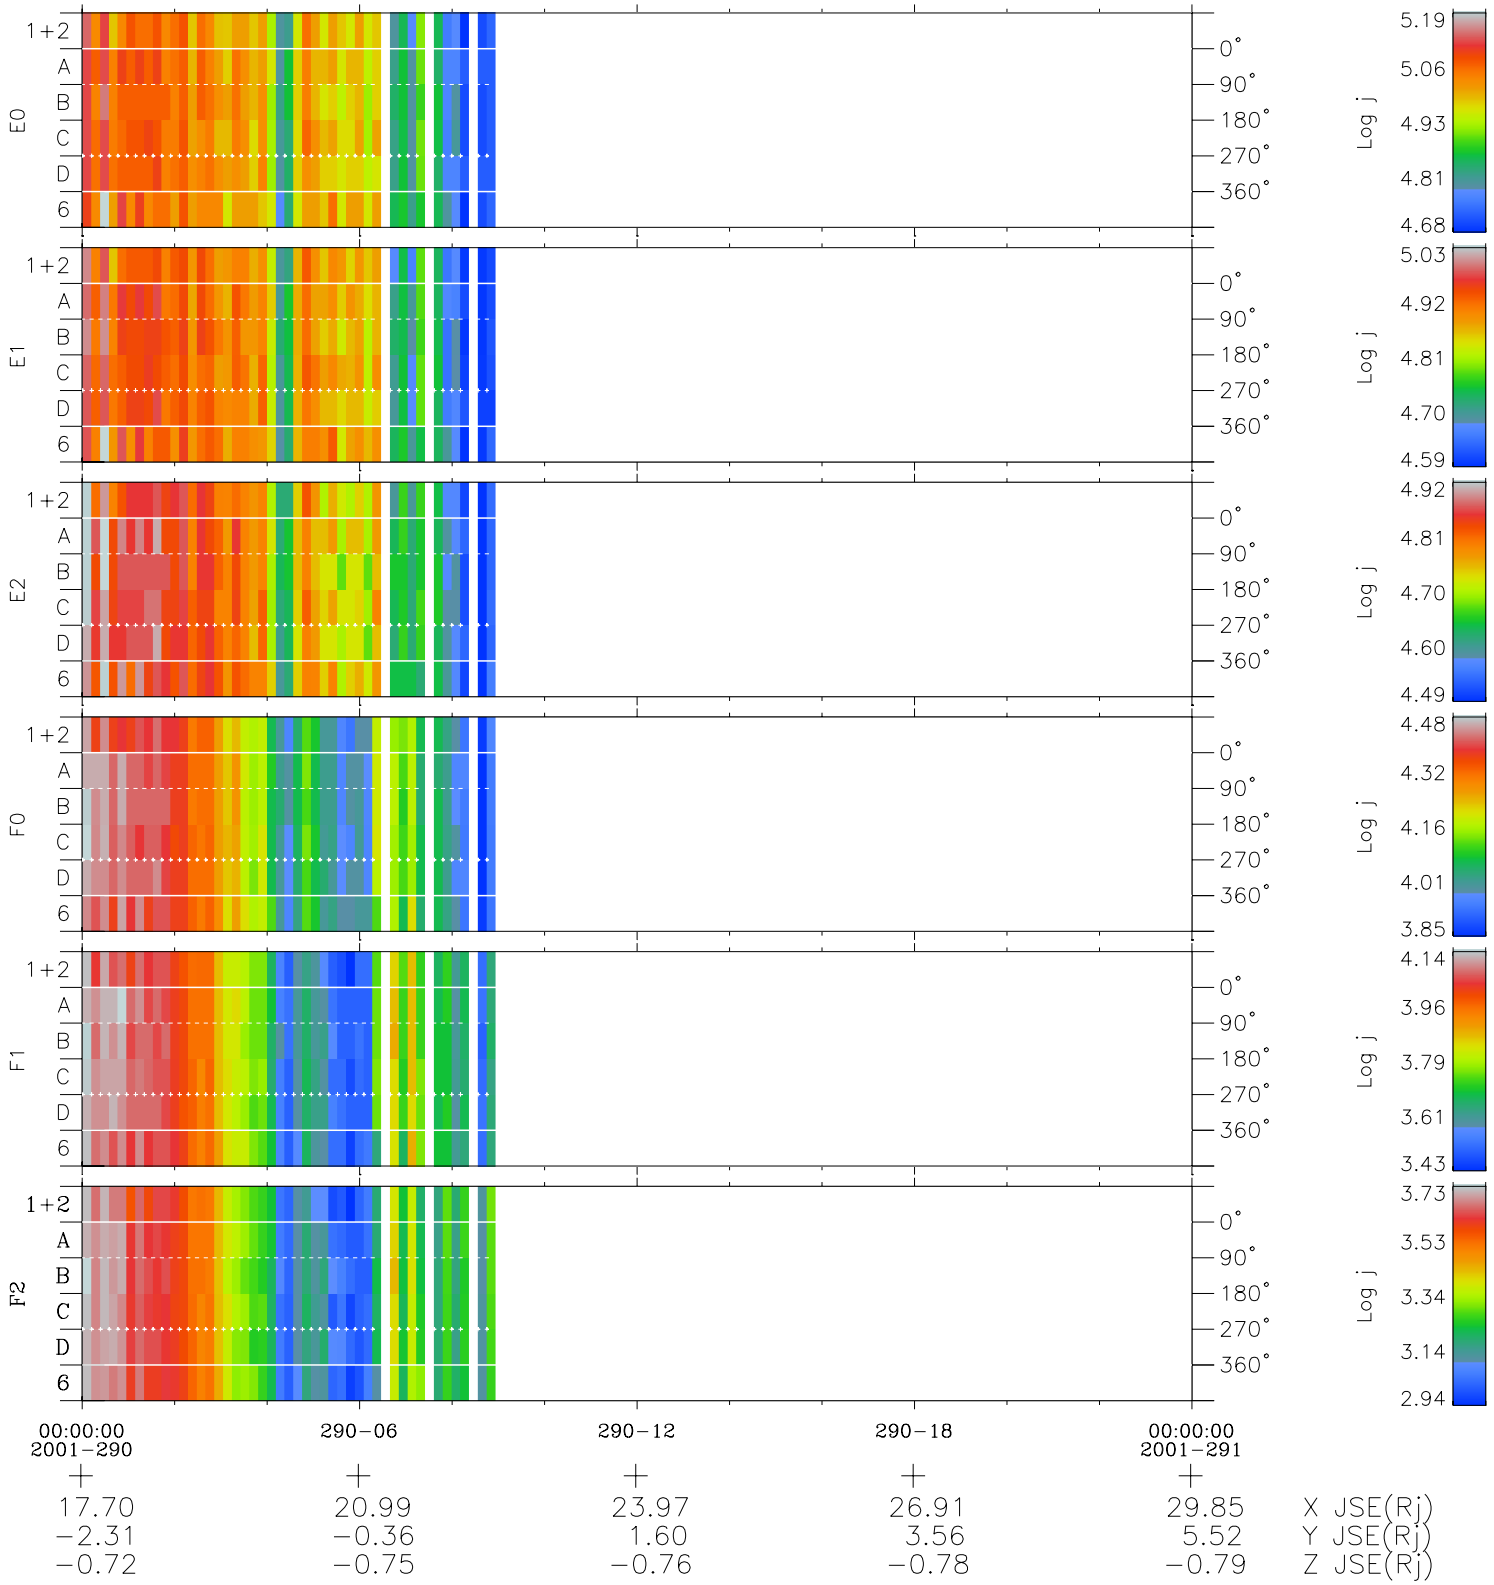

# Galileo EPD Real Time Azimuth Anisotropies 01290

Software Version: RTAZIM\_FLUX V 1.20  
 Data Production: 01-10-01  
 Plot Production: Thu Nov 1 06:09:04 2001  
 Color File: wondr3  
 Geofactor File: 1.1

◇ = Jupiter look direction  
 □ = Corotation look direction