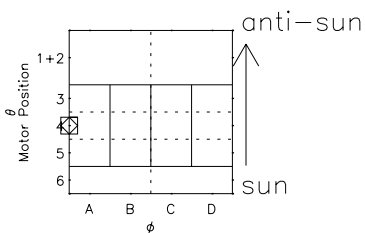

Galileo EPD Real Time Azimuth Anisotropies 01290

Software Version: RTAZIM_NORM V 1.20
Data Production: 01-10-01
Plot Production: Thu Nov 1 06:09:07 2001
Color File: wondr3
Geofactor File: 1.1

- ◇ = Jupiter look direction
- = Corotation look direction