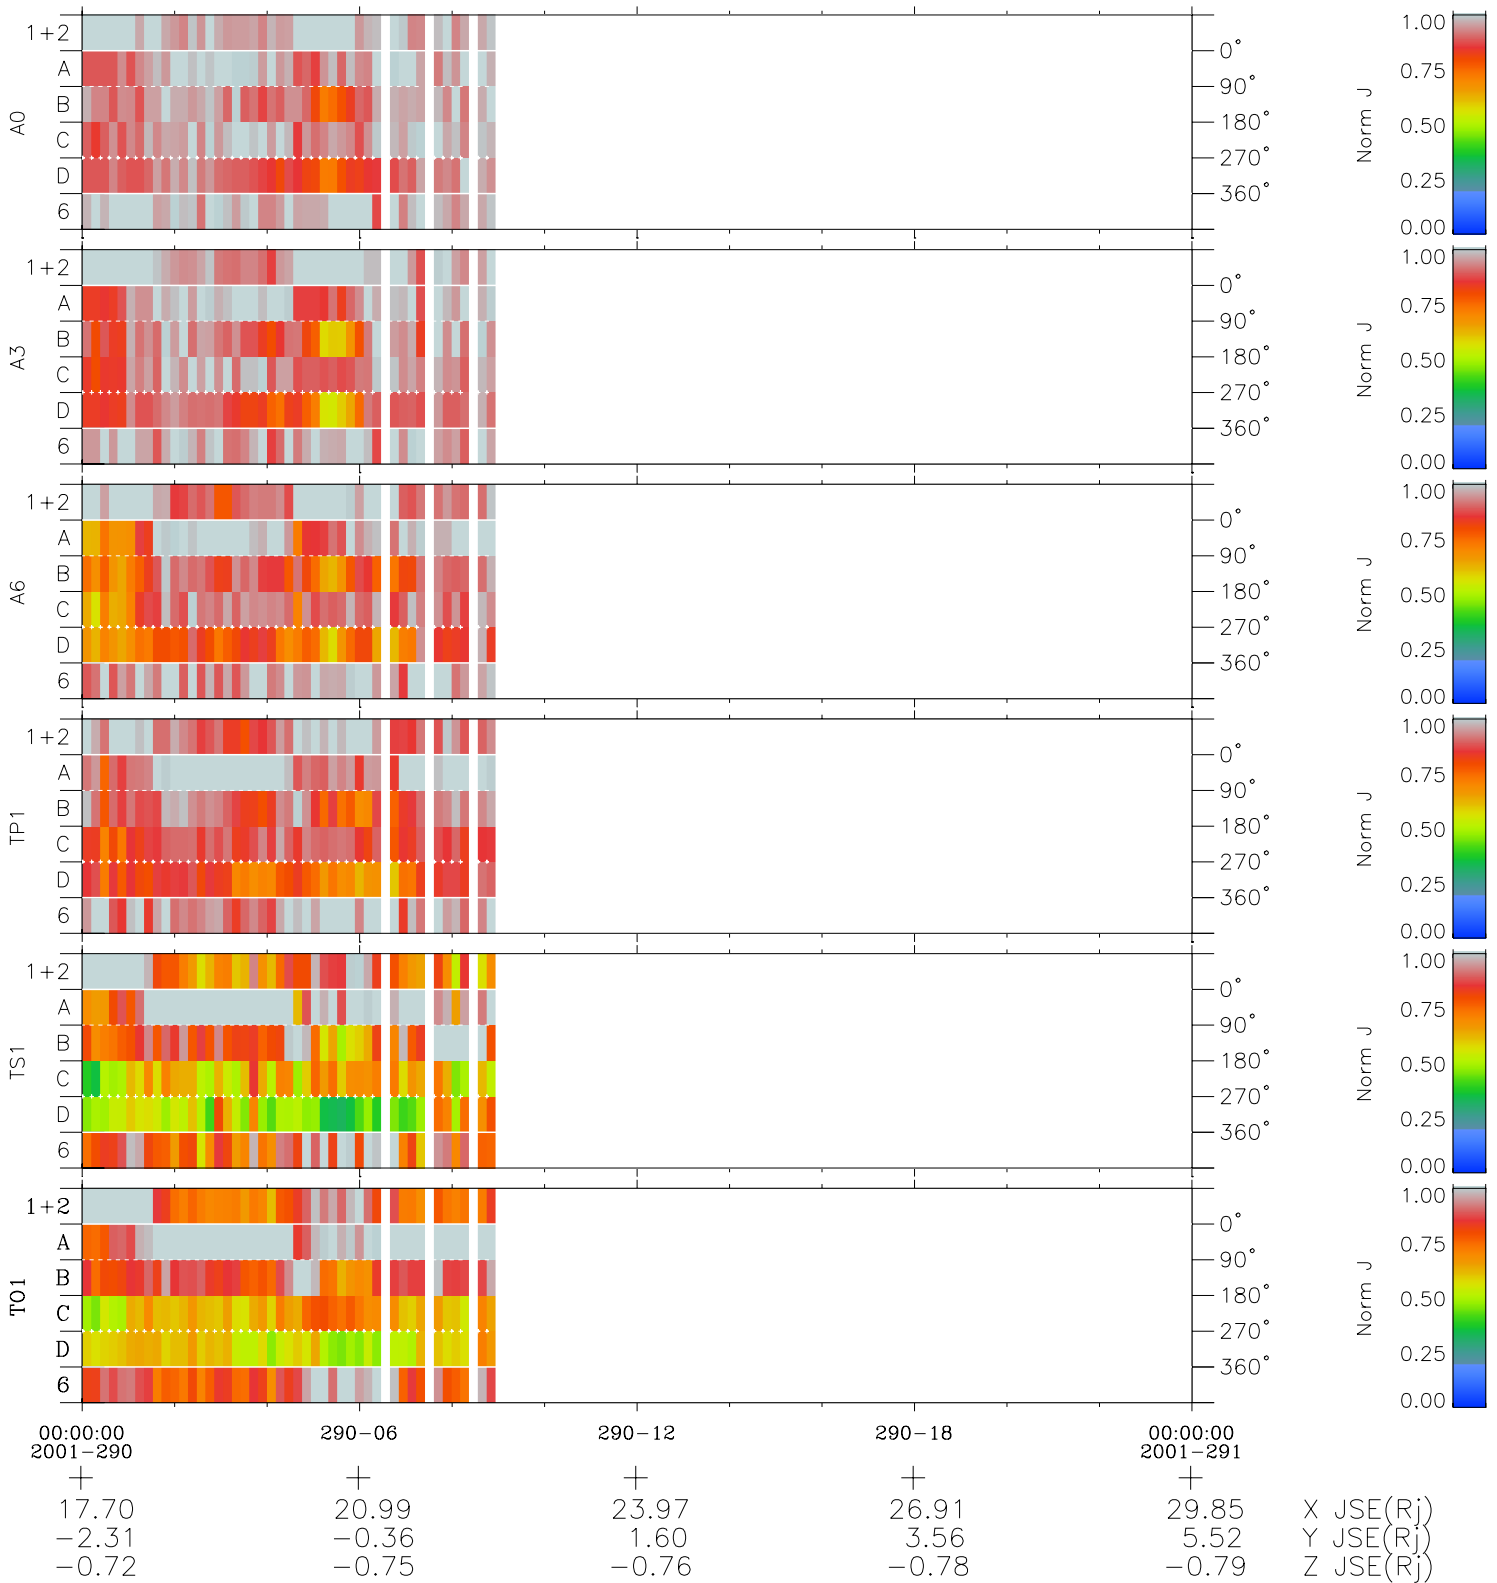

Galileo EPD Real Time Azimuth Anisotropies 01290

Software Version: RTAZIM_NORM V 1.20
Data Production: 01-10-01
Plot Production: Thu Nov 1 06:09:07 2001
Color File: wondr3
Geofactor File: 1.1

- ◇ = Jupiter look direction
- = Corotation look direction