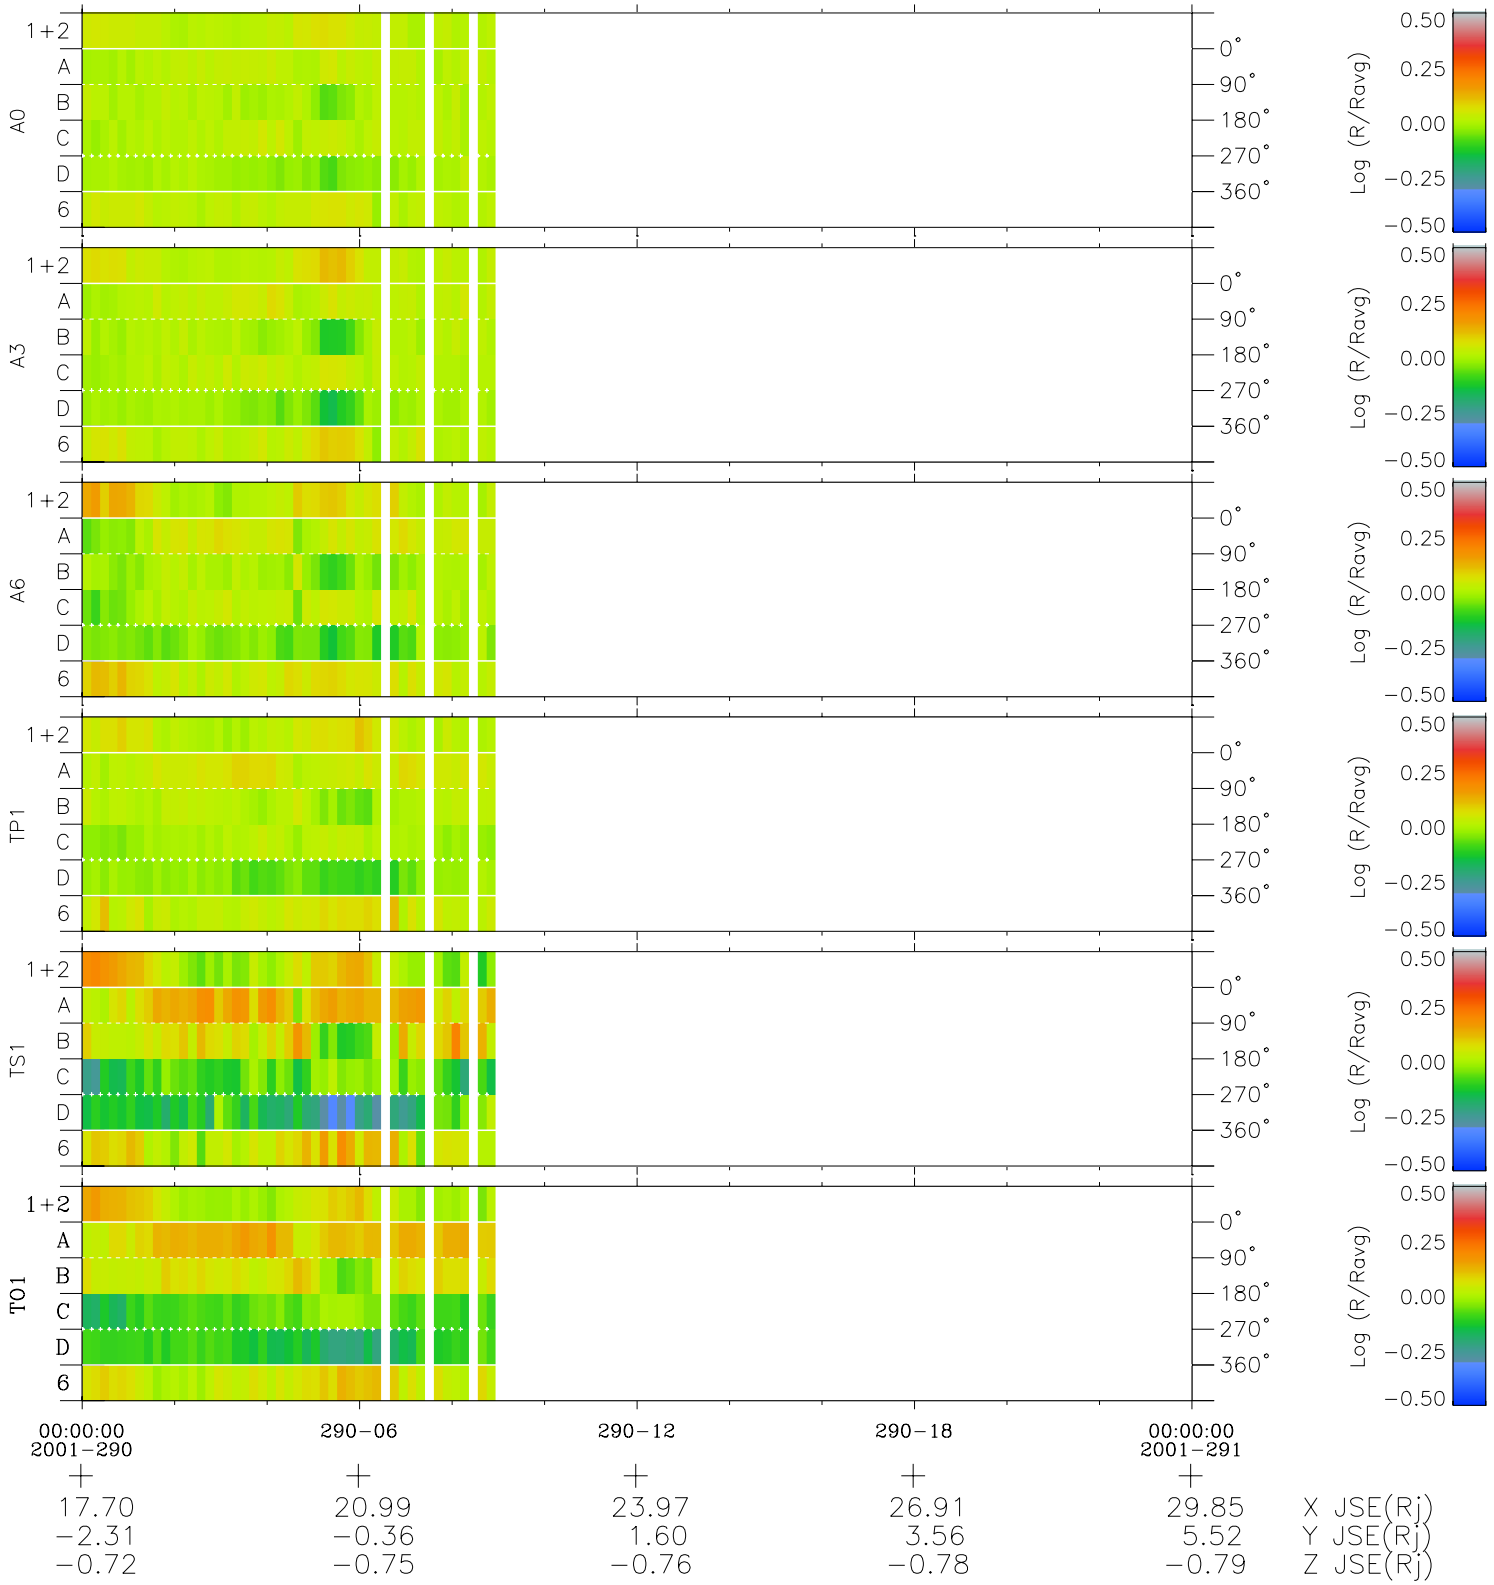

# Galileo EPD Real Time Azimuth Anisotropies 01290

Software Version: RTAZIM\_MEAN V 1.20  
 Data Production: 01-10-01  
 Plot Production: Thu Nov 1 06:08:58 2001  
 Color File: wondr3  
 Geofactor File: 1.1

◇ = Jupiter look direction  
 □ = Corotation look direction