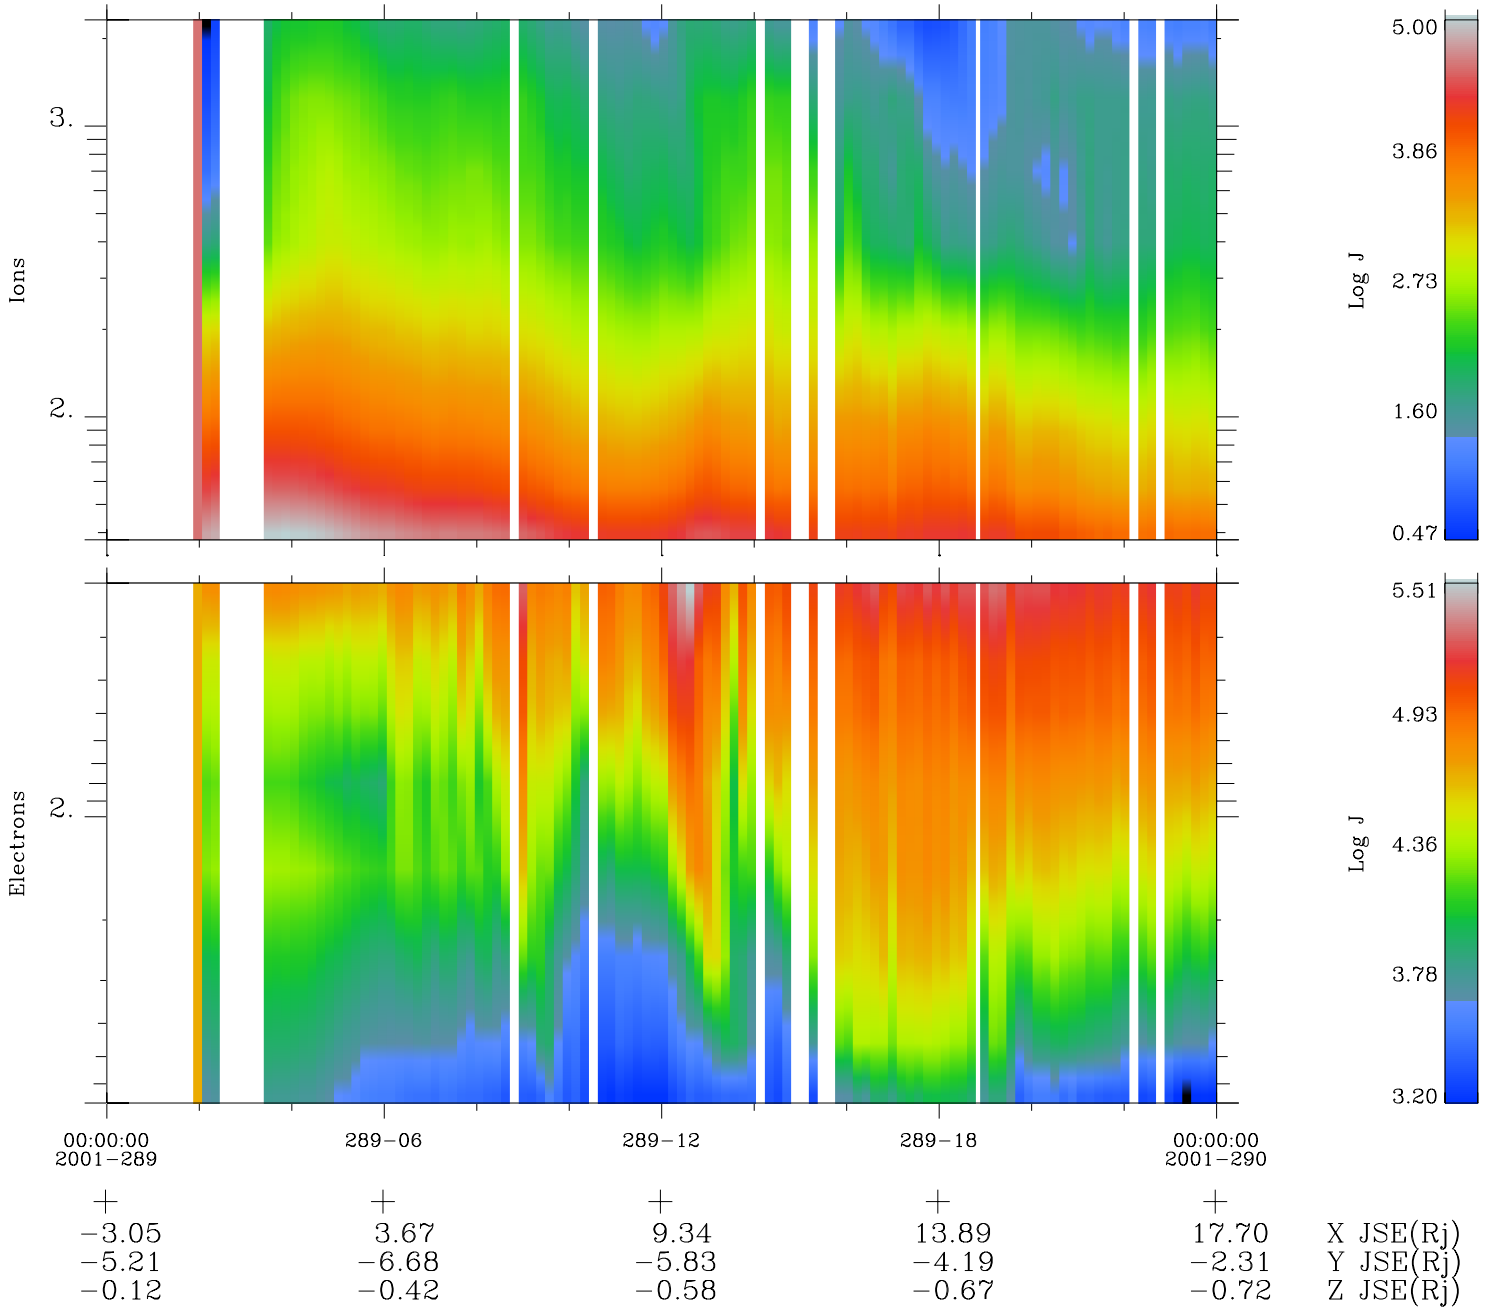

Galileo EPD Real Time Omni Spectrum 01289

Software Version: RTSPEC_OMNI V 1.20
 Data Production: 01-10-01
 Plot Production: Thu Nov 1 06:48:08 2001
 Color File: wondr3
 Geofactor File: 1.1

◇ = Jupiter look direction
 □ = Corotation look direction