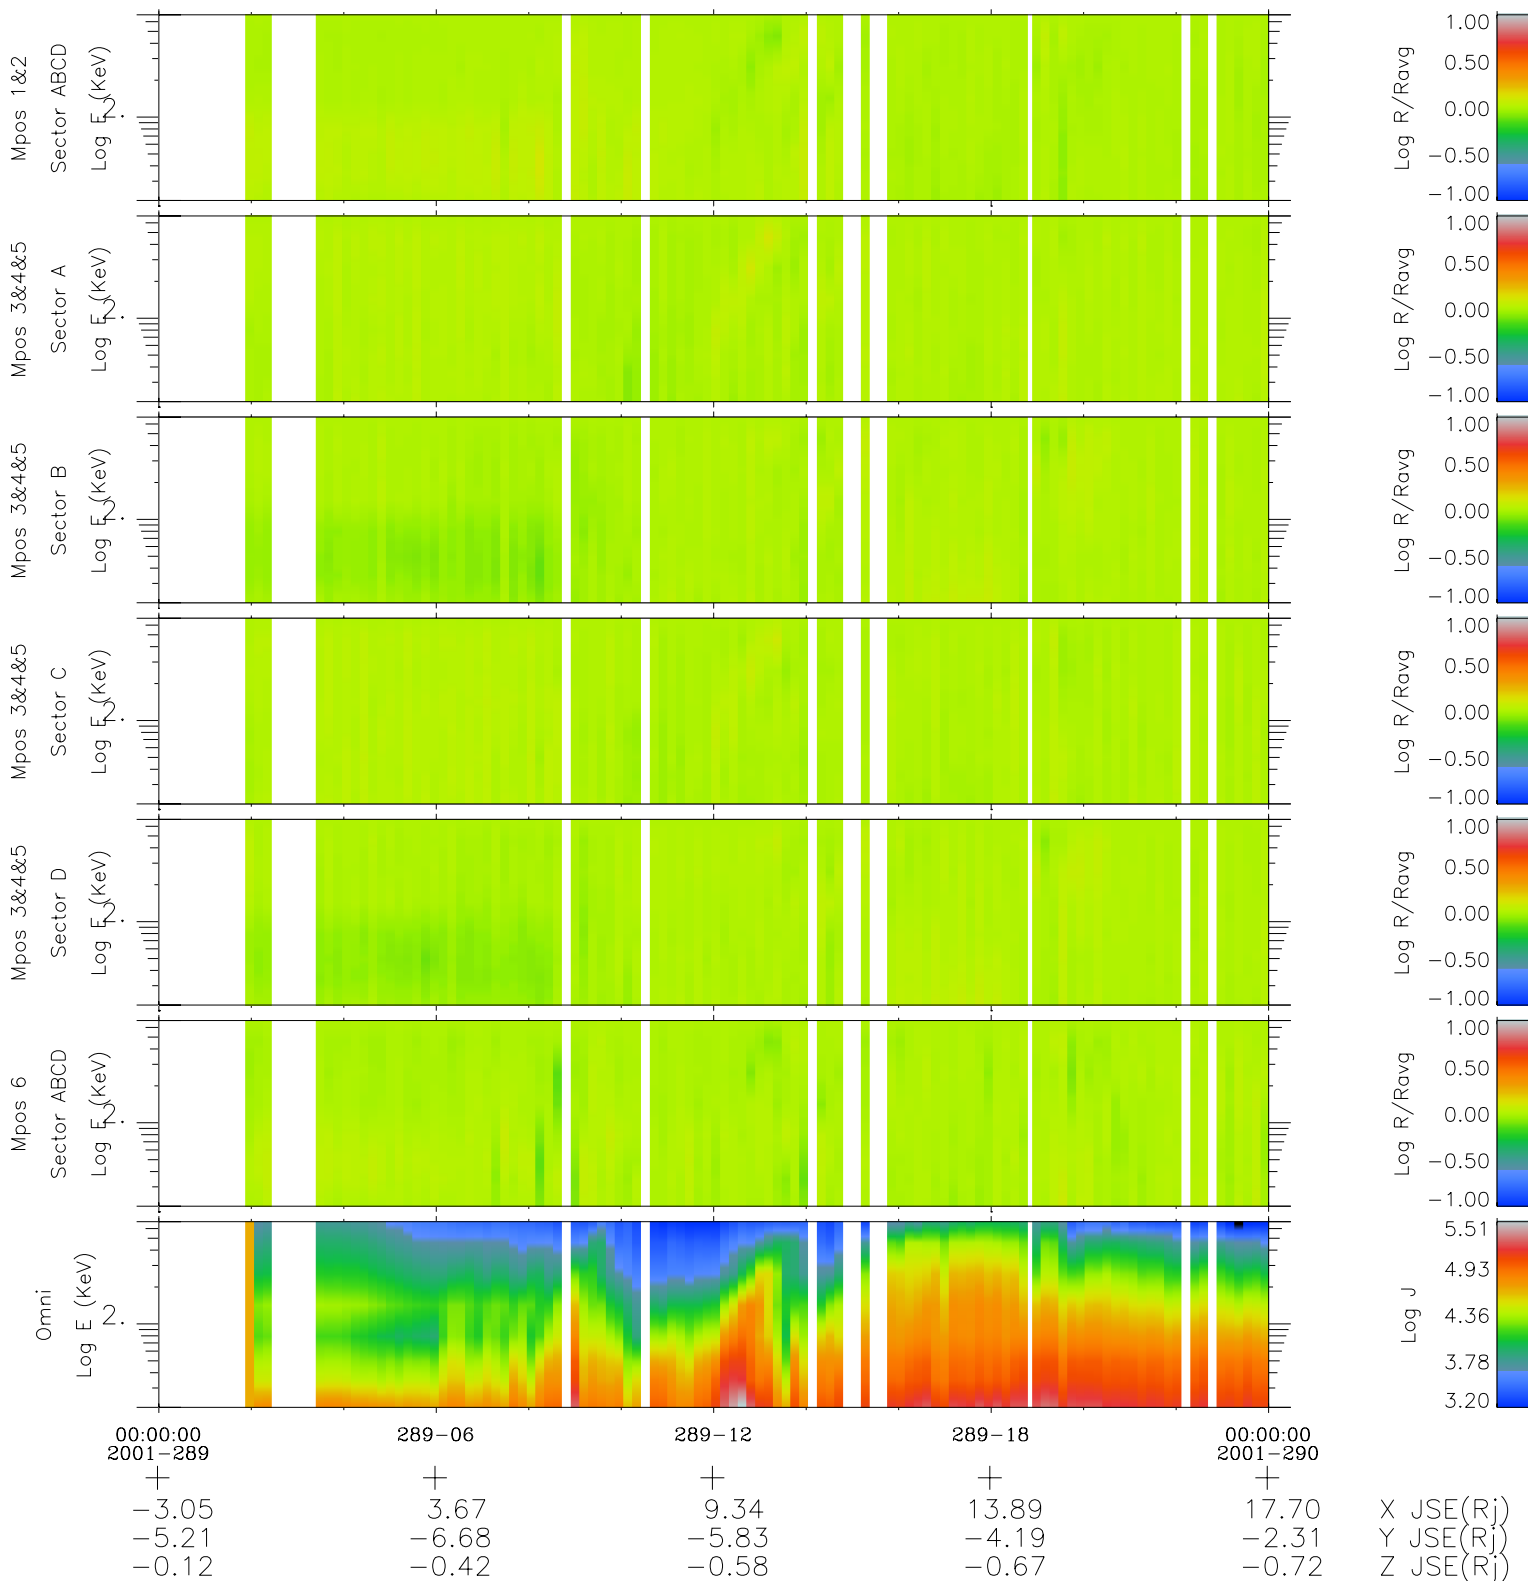

Galileo EPD Real Time R6 Electrons Spectra 01289

Software Version: RTSPEC_R6 V 1.20
 Data Production: 01-10-01
 Plot Production: Thu Nov 1 06:48:02 2001
 Color File: wondr3
 Geofactor File: 1.1

- ◇ = Jupiter look direction
- = Corotation look direction