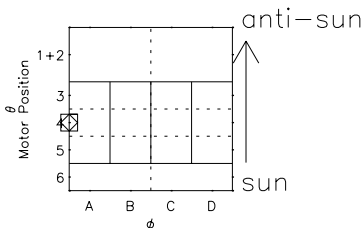

Galileo EPD Real Time R6 Ions Spectra 01289

Software Version: RTSPEC_R6 V 1.20
 Data Production: 01-10-01
 Plot Production: Thu Nov 1 06:47:56 2001
 Color File: wondr3
 Geofactor File: 1.1

\diamond = Jupiter look direction
 \square = Corotation look direction