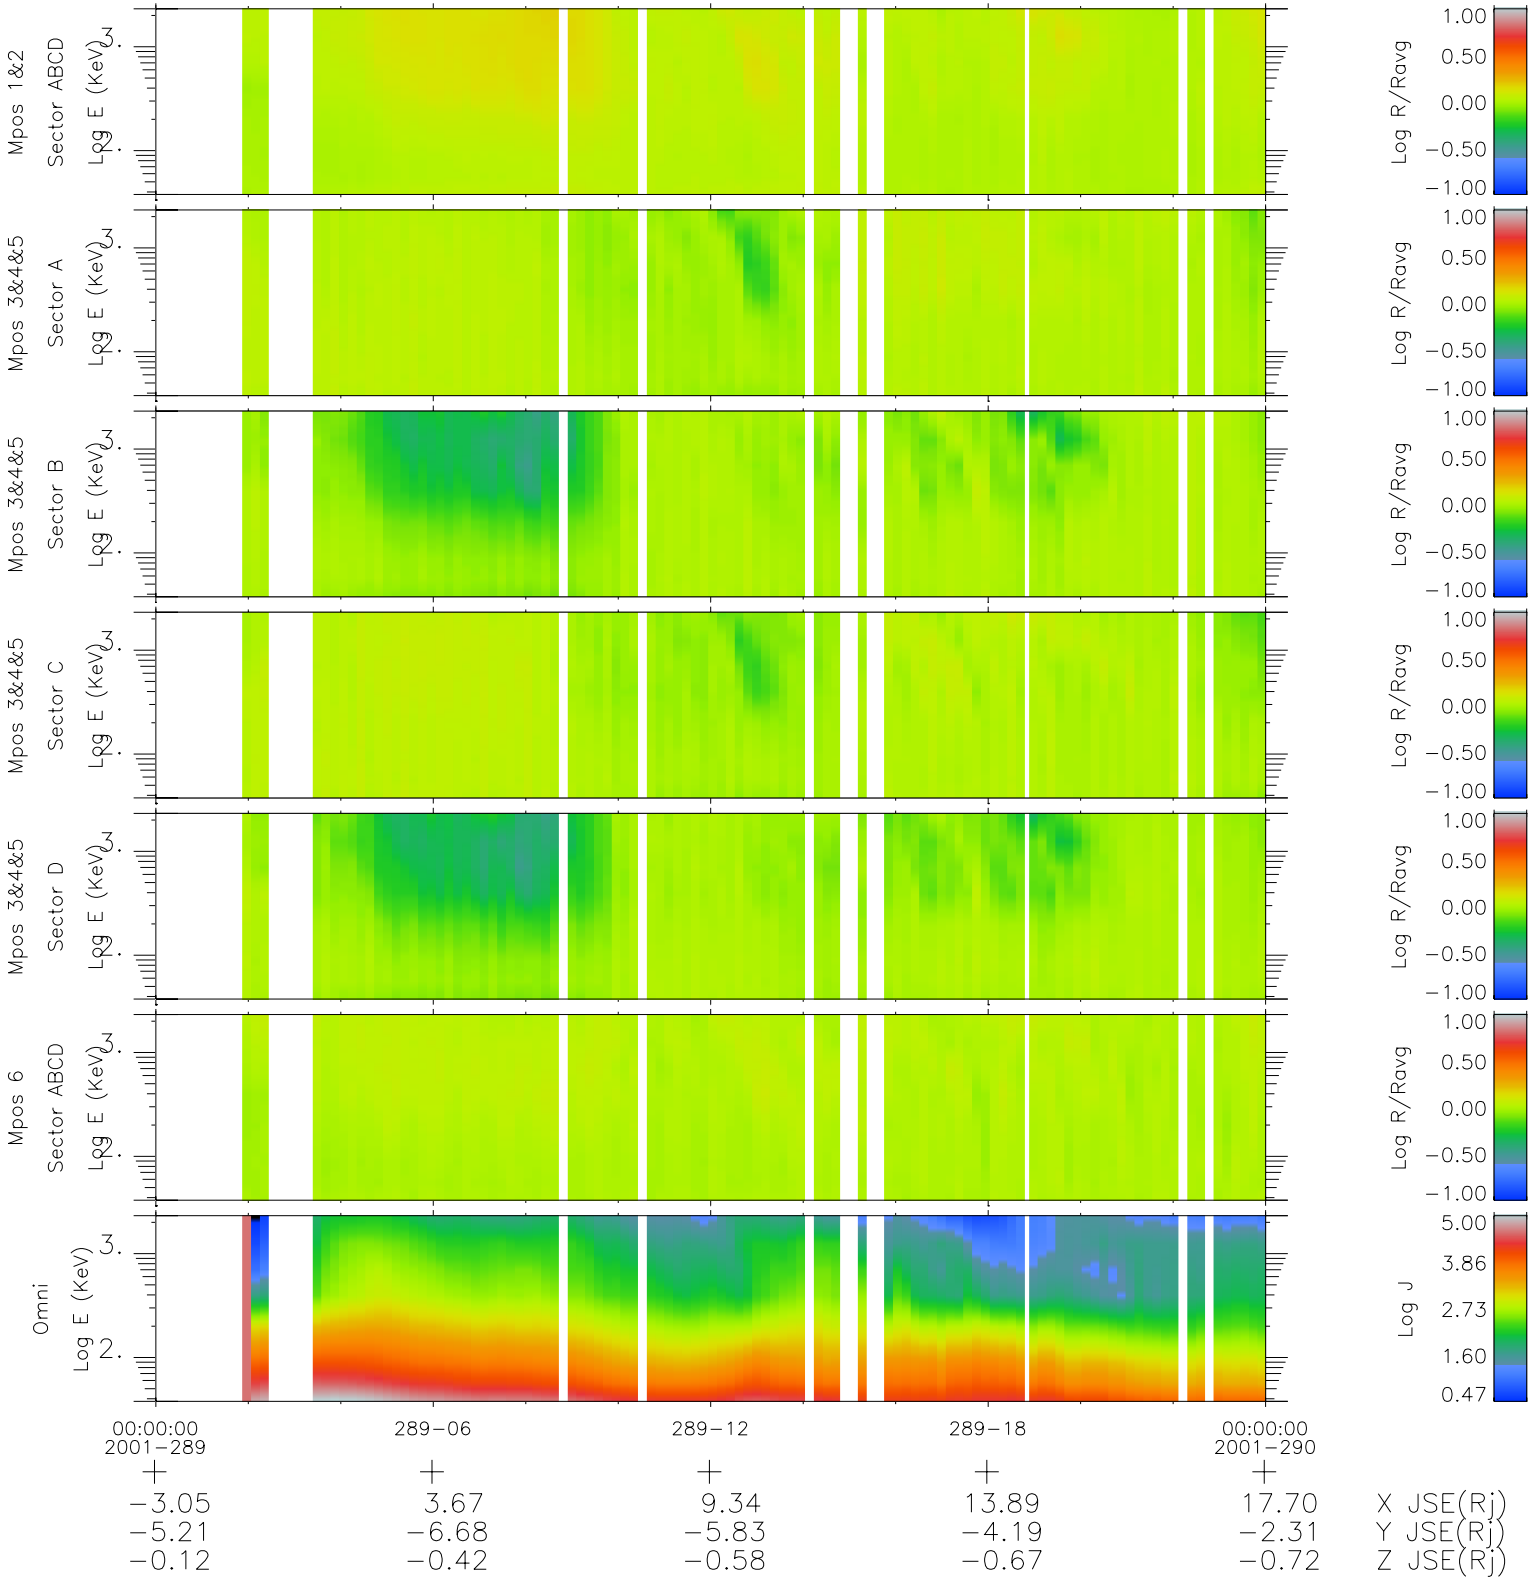

Galileo EPD Real Time R6 Ions Spectra 01289

Software Version: RTSPEC_R6 V 1.20
 Data Production: 01-10-01
 Plot Production: Thu Nov 1 06:47:56 2001
 Color File: wondr3
 Geofactor File: 1.1

\diamond = Jupiter look direction
 \square = Corotation look direction