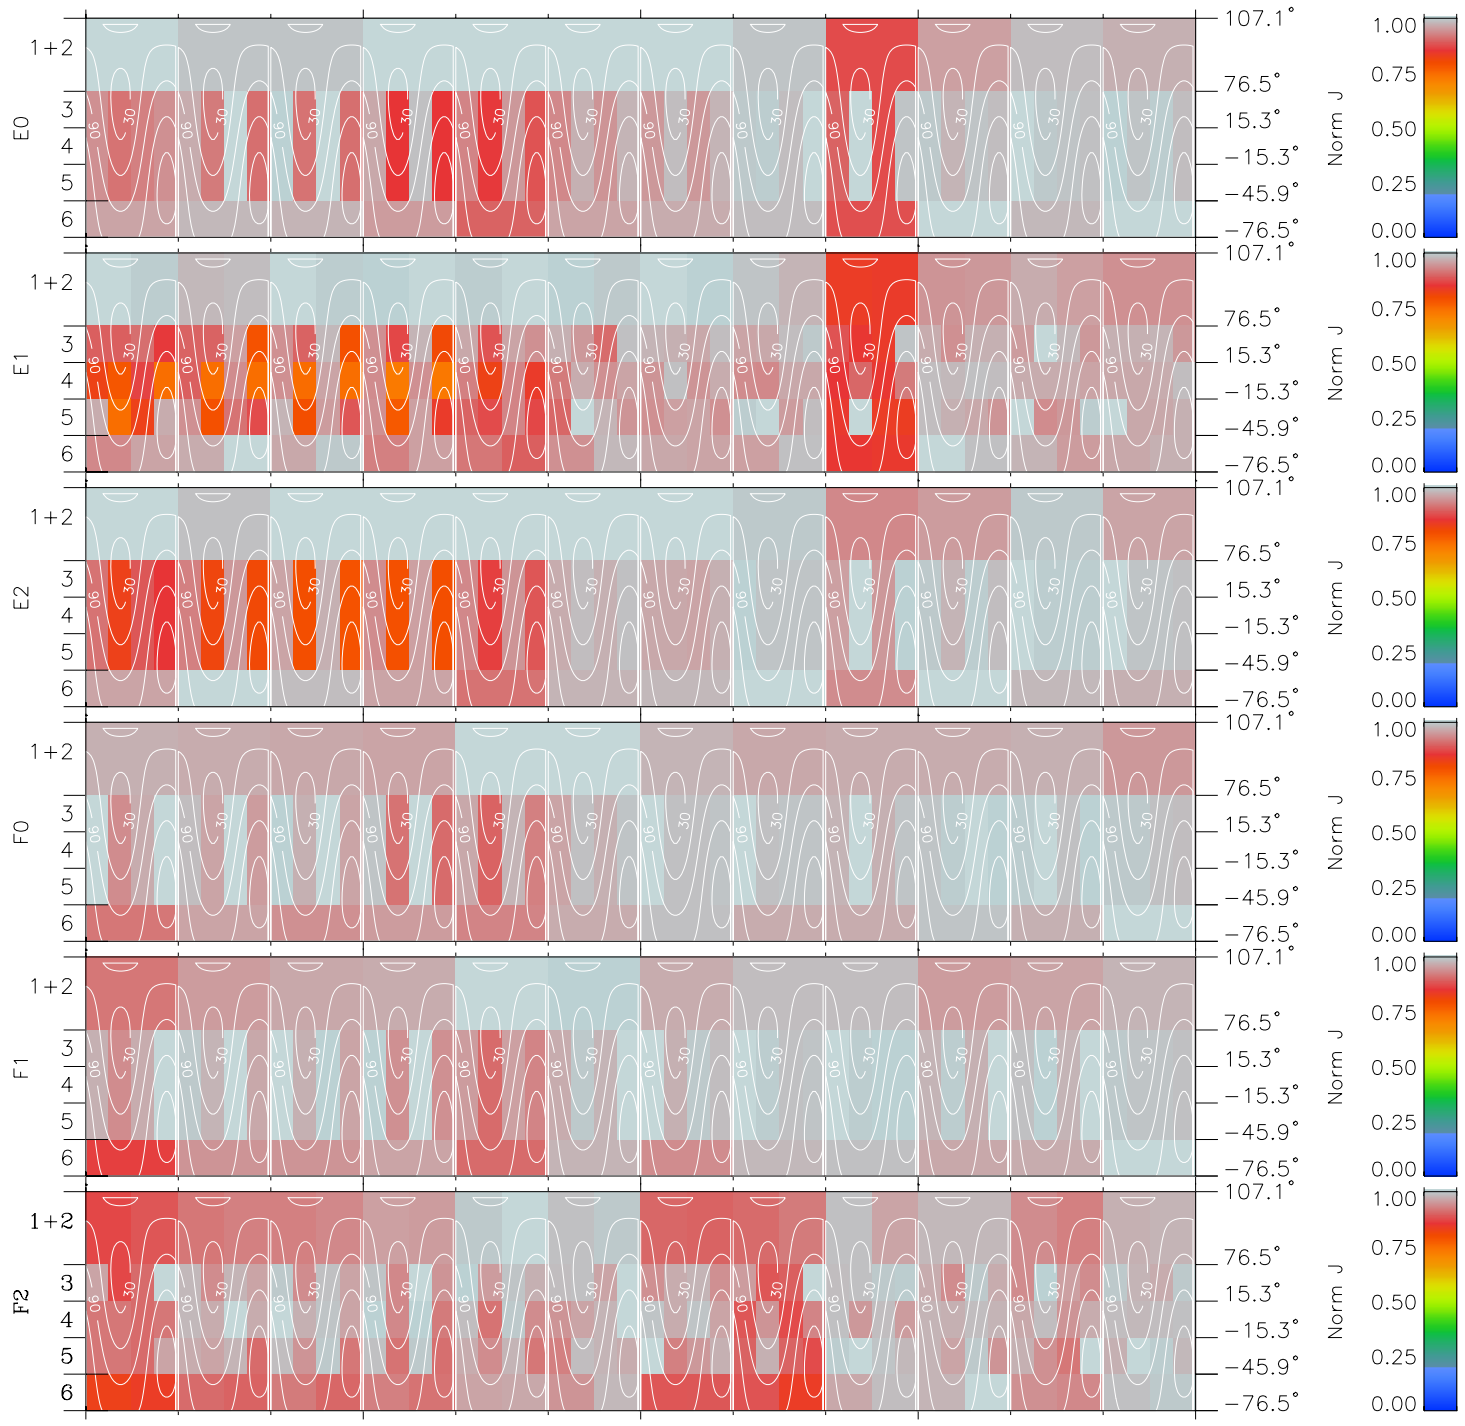

Galileo EPD Real Time All-Sky Anisotropies 01289

Software Version: RTSKY_NORM V 1.20
 Data Production: 01-10-01
 Plot Production: Thu Nov 1 06:48:45 2001
 Color File: wondr3
 Geofactor File: 1.1

00:00:00 2001-289	289-06	289-12	289-18	00:00:00 2001-290	
+	+	+	+	+	X JSE(R _j)
-3.05	3.67	9.34	13.89	17.70	Y JSE(R _j)
-5.21	-6.68	-5.83	-4.19	-2.31	Z JSE(R _j)
-0.12	-0.42	-0.58	-0.67	-0.72	

- ◇ = Jupiter look direction
- = Corotation look direction