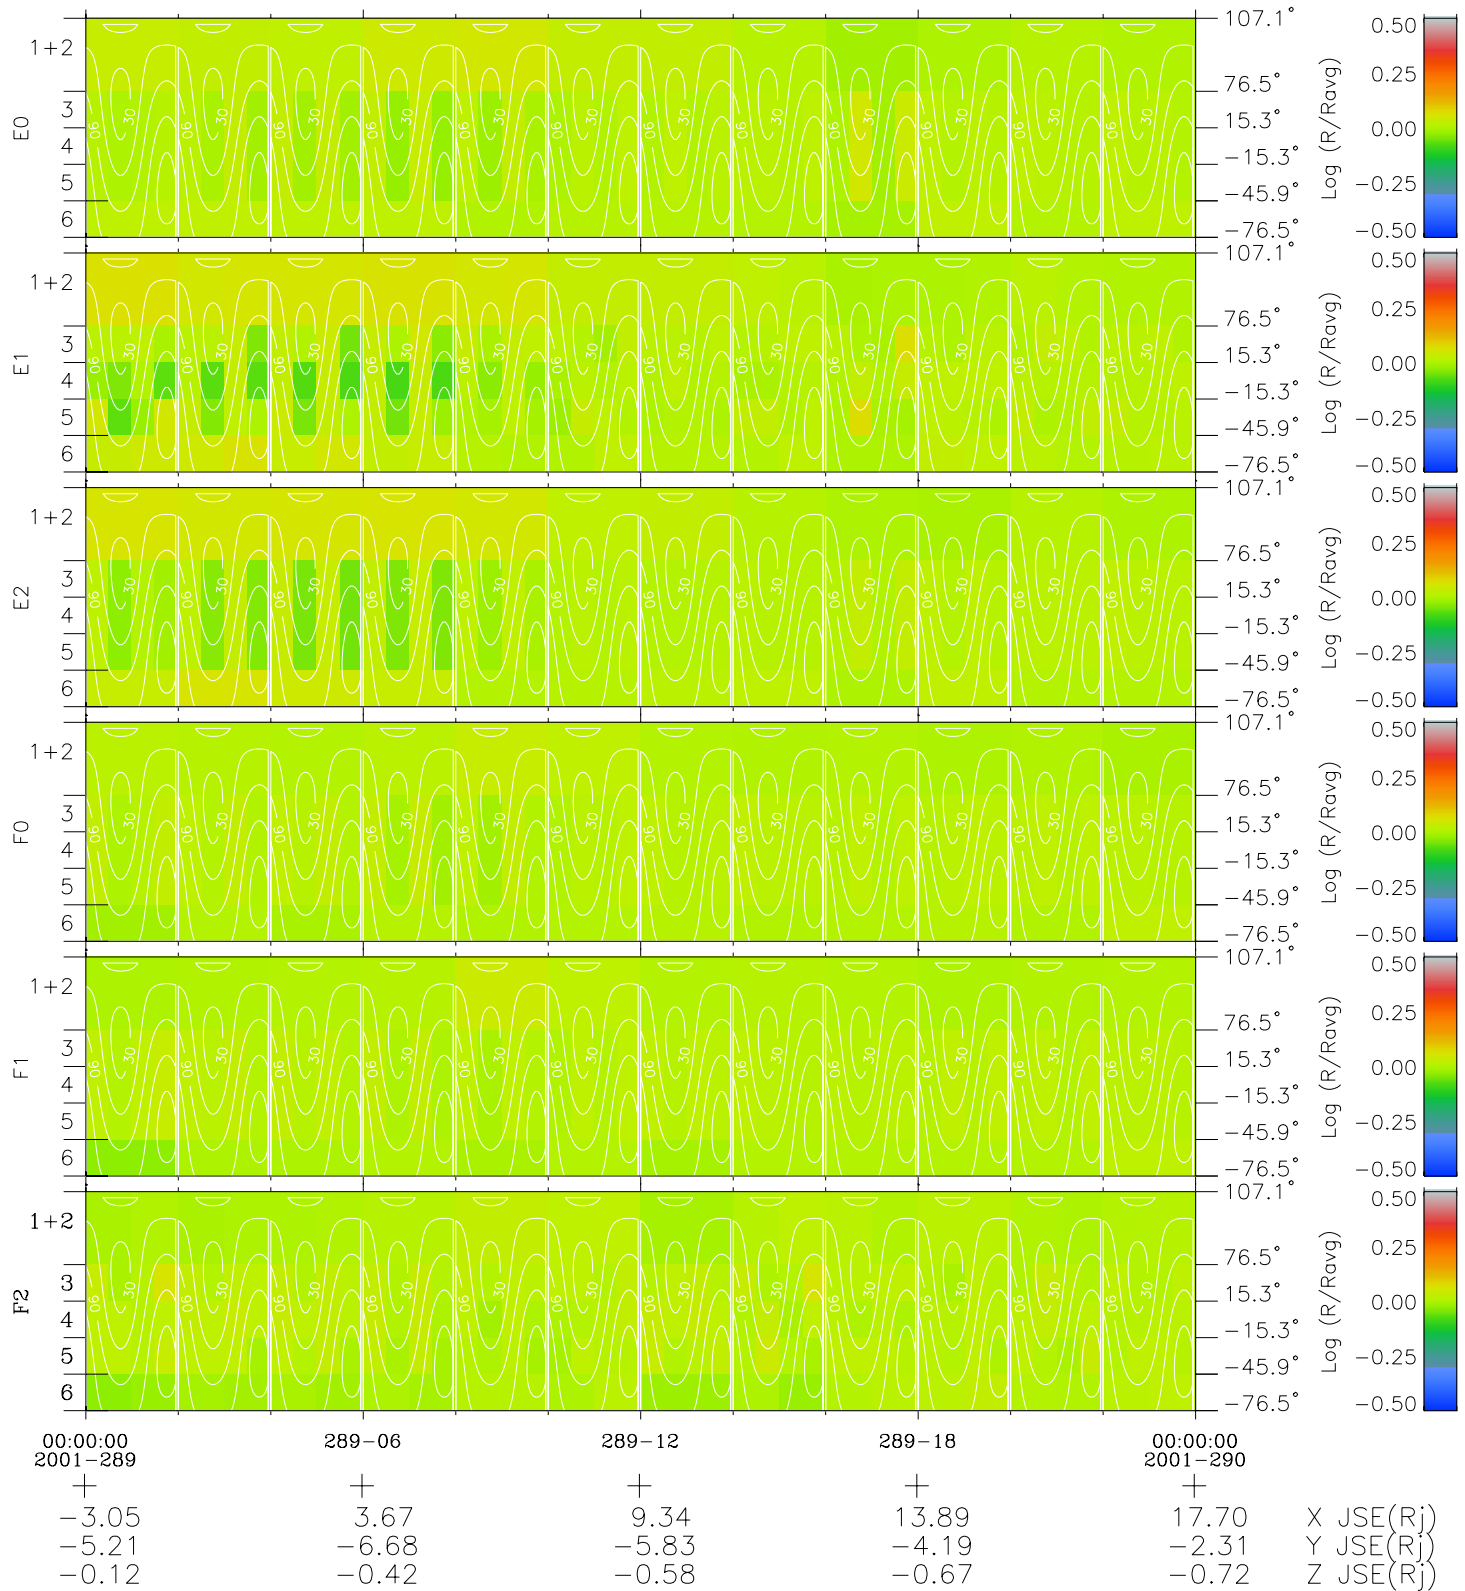

Galileo EPD Real Time All-Sky Anisotropies 01289

Software Version: RTSKY_MEAN V 1.20
 Data Production: 01-10-01
 Plot Production: Thu Nov 1 06:48:21 2001
 Color File: wondr3
 Geofactor File: 1.1

- ◇ = Jupiter look direction
- = Corotation look direction