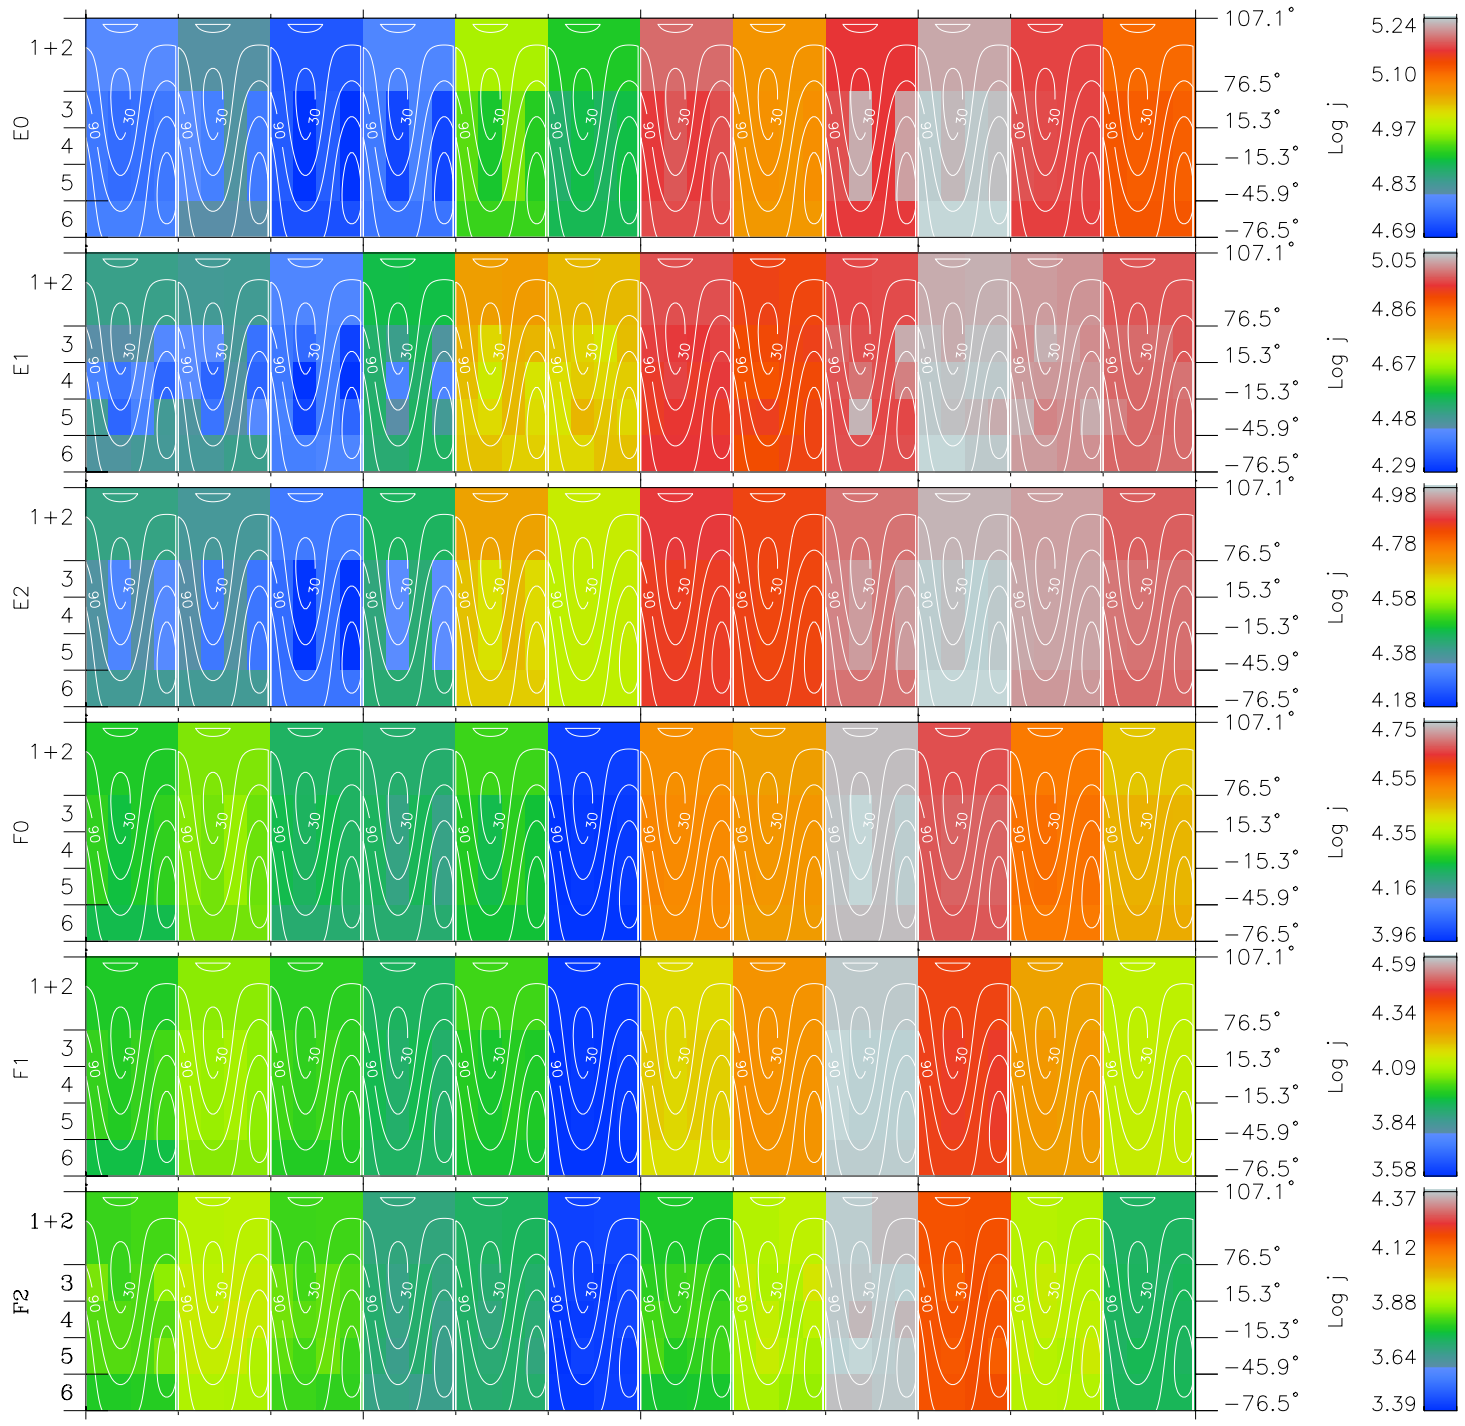

Galileo EPD Real Time All-Sky Anisotropies 01289

Software Version: RTSKY_FLUX V 1.20
 Data Production: 01-10-01
 Plot Production: Thu Nov 1 06:48:33 2001
 Color File: wondr3
 Geofactor File: 1.1

00:00:00 2001-289	289-06	289-12	289-18	00:00:00 2001-290	
+	+	+	+	+	
-3.05	3.67	9.34	13.89	17.70	X JSE(R _j)
-5.21	-6.68	-5.83	-4.19	-2.31	Y JSE(R _j)
-0.12	-0.42	-0.58	-0.67	-0.72	Z JSE(R _j)

- ◇ = Jupiter look direction
- = Corotation look direction