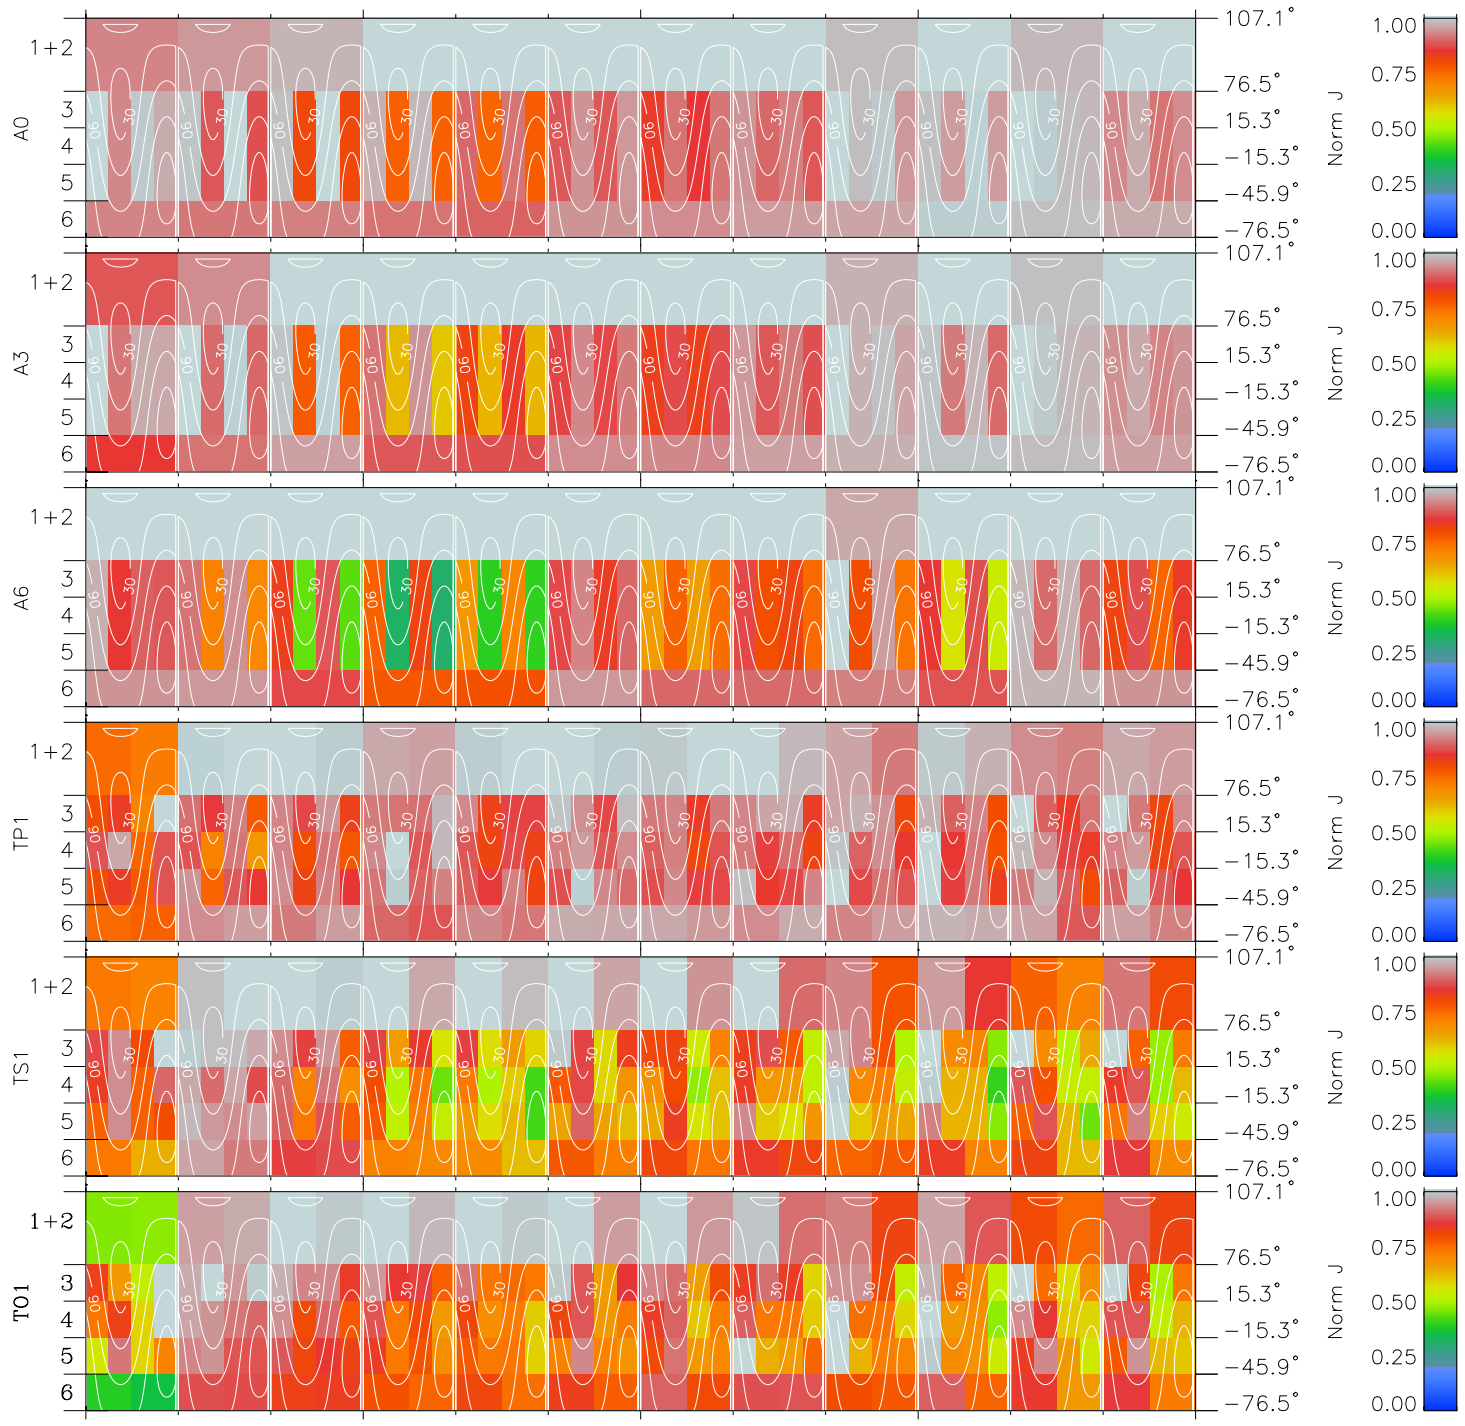

Galileo EPD Real Time All-Sky Anisotropies 01289

Software Version: RTSKY_NORM V 1.20
 Data Production: 01-10-01
 Plot Production: Thu Nov 1 06:48:40 2001
 Color File: wondr3
 Geofactor File: 1.1

00:00:00 2001-289	289-06	289-12	289-18	00:00:00 2001-290	
+	+	+	+	+	X JSE(R _j)
-3.05	3.67	9.34	13.89	17.70	Y JSE(R _j)
-5.21	-6.68	-5.83	-4.19	-2.31	Z JSE(R _j)
-0.12	-0.42	-0.58	-0.67	-0.72	

- ◇ = Jupiter look direction
- = Corotation look direction