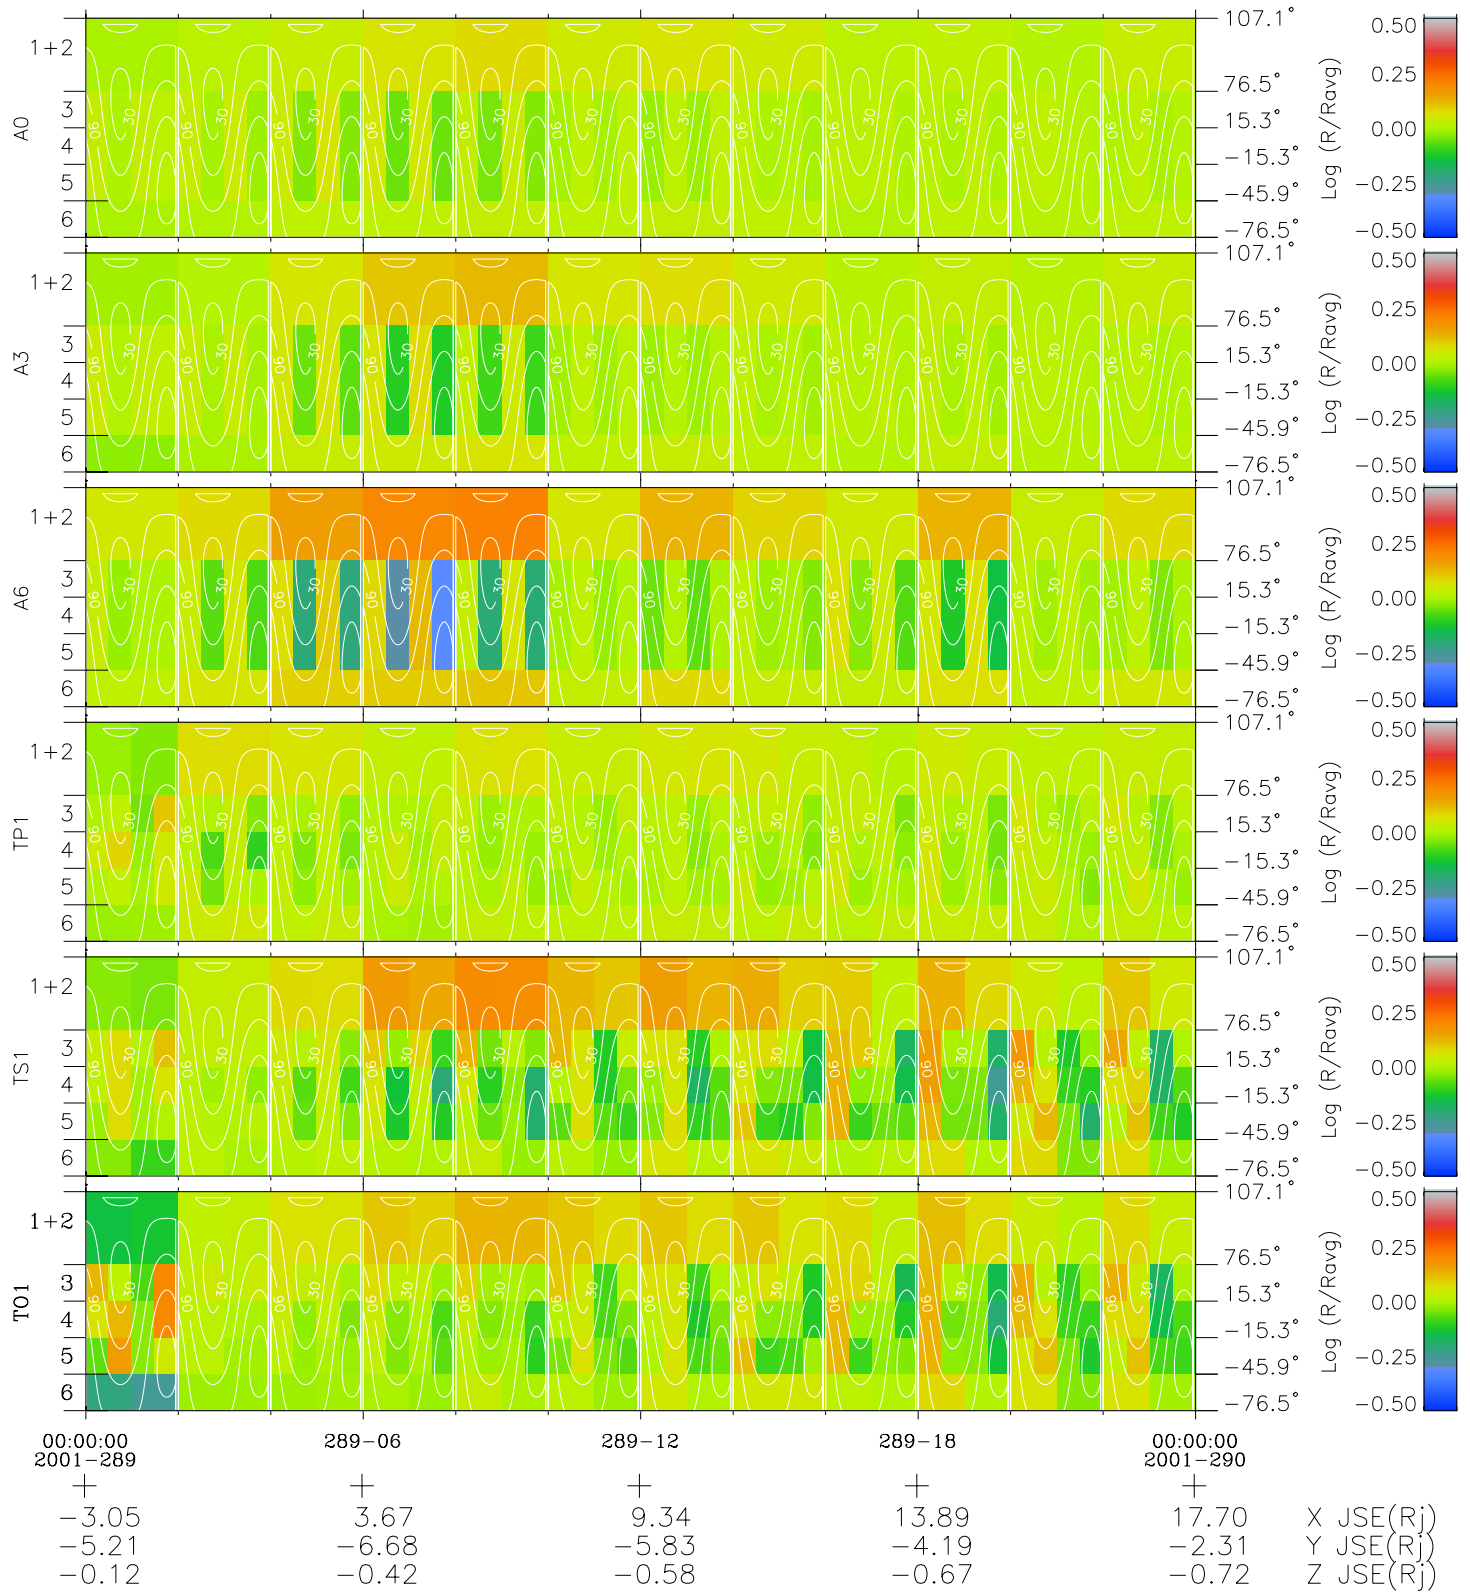

Galileo EPD Real Time All-Sky Anisotropies 01289

Software Version: RTSKY_MEAN V 1.20
 Data Production: 01-10-01
 Plot Production: Thu Nov 1 06:48:15 2001
 Color File: wondr3
 Geofactor File: 1.1

◇ = Jupiter look direction
 □ = Corotation look direction