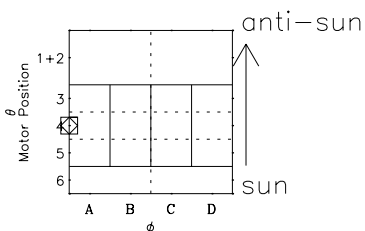

Galileo EPD Real-Time Six-Sector 01289

Software Version: RTLINE_R6 V 1.20
Data Production: 01-10-01
Plot Production: Thu Nov 1 06:49:55 2001

◇ = Jupiter look direction
□ = Corotation look direction