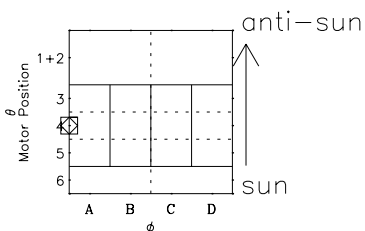

Galileo EPD Real-Time Six-Sector 01289

Software Version: RTLINE_R6 V 1.20
Data Production: 01-10-01
Plot Production: Thu Nov 1 06:49:54 2001

◇ = Jupiter look direction
□ = Corotation look direction