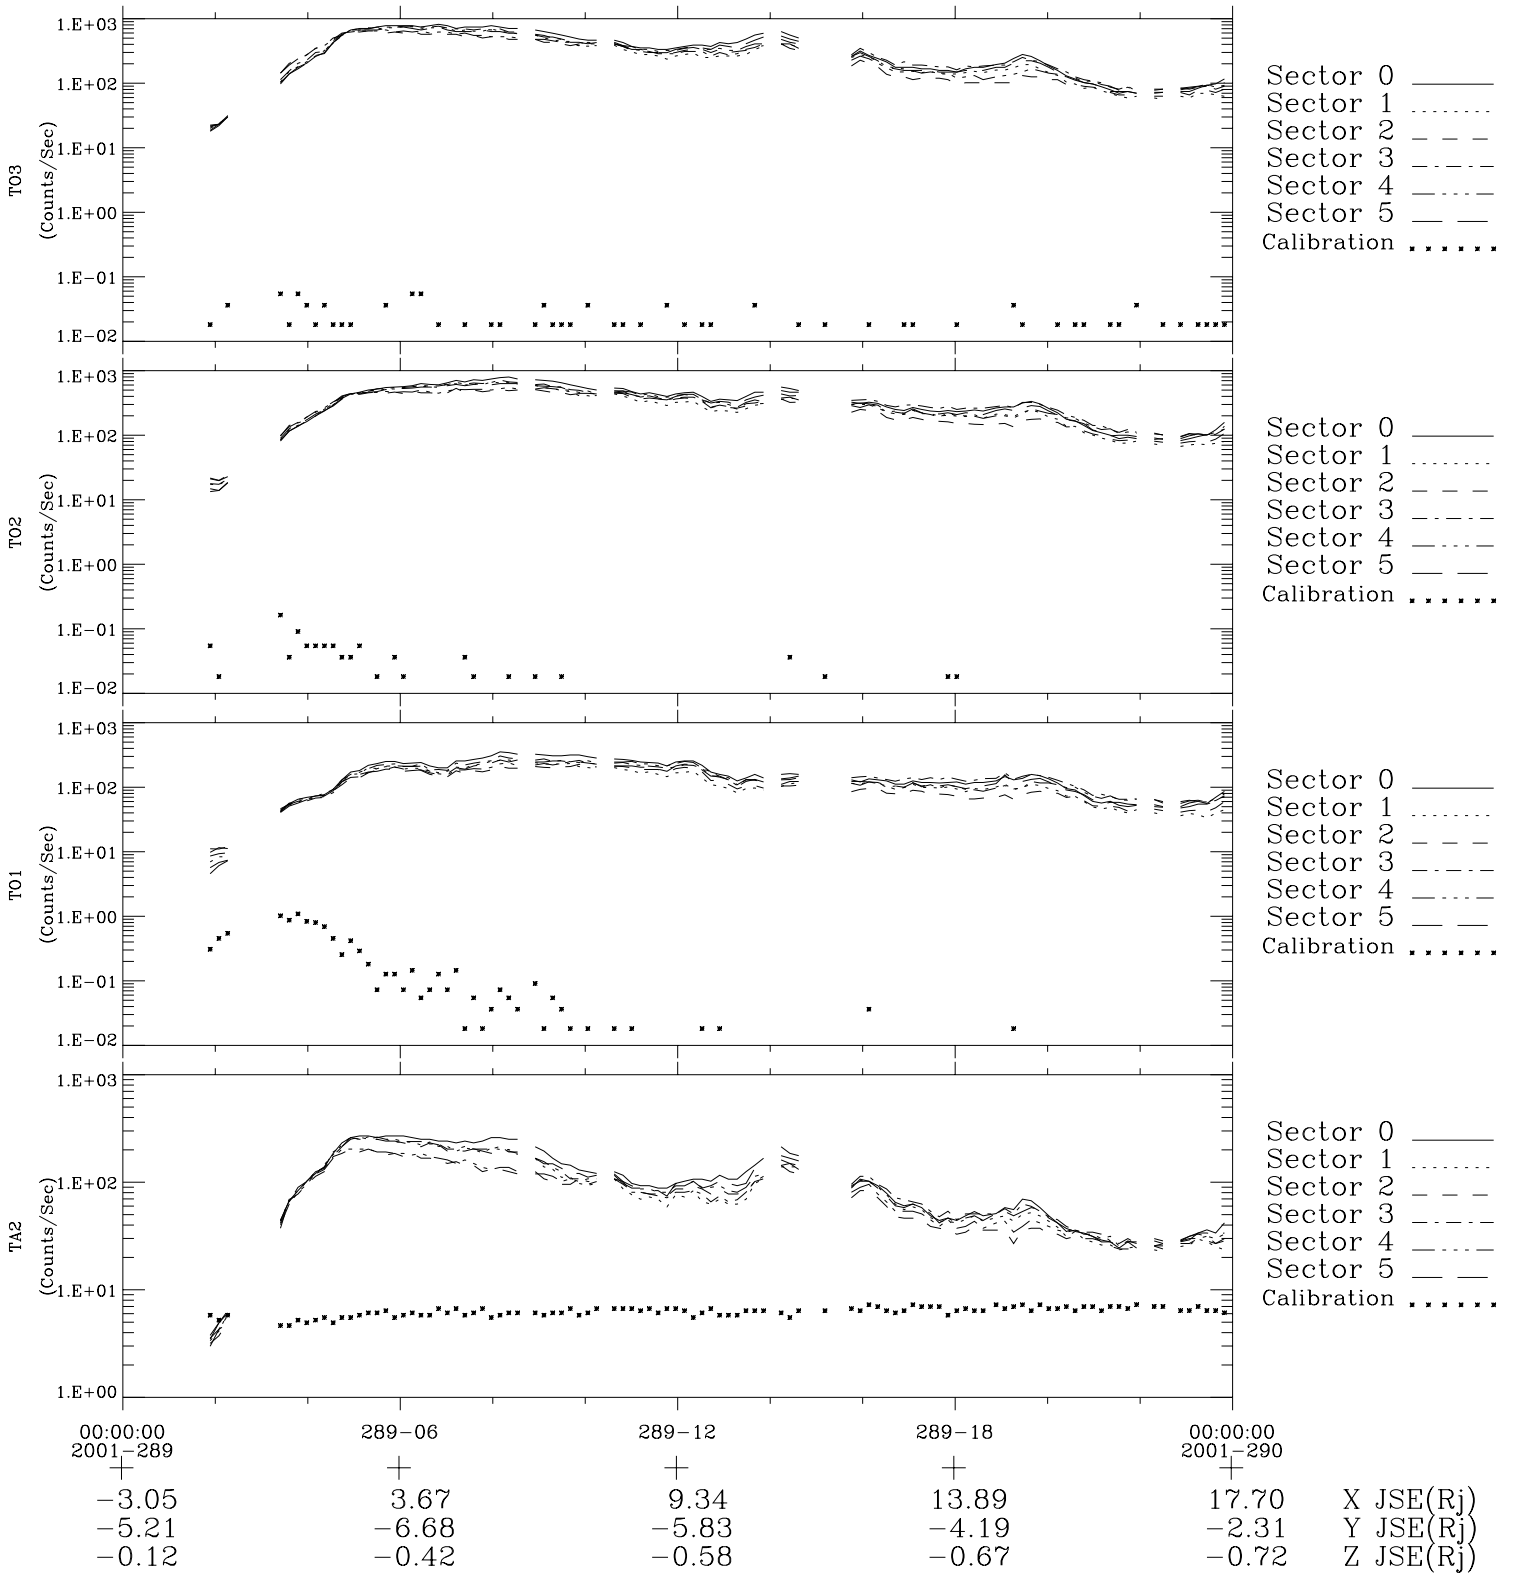

Galileo EPD Real-Time Six-Sector 01289

Software Version: RTLINE_R6 V 1.20
Data Production: 01-10-01
Plot Production: Thu Nov 1 06:49:54 2001

◇ = Jupiter look direction
□ = Corotation look direction