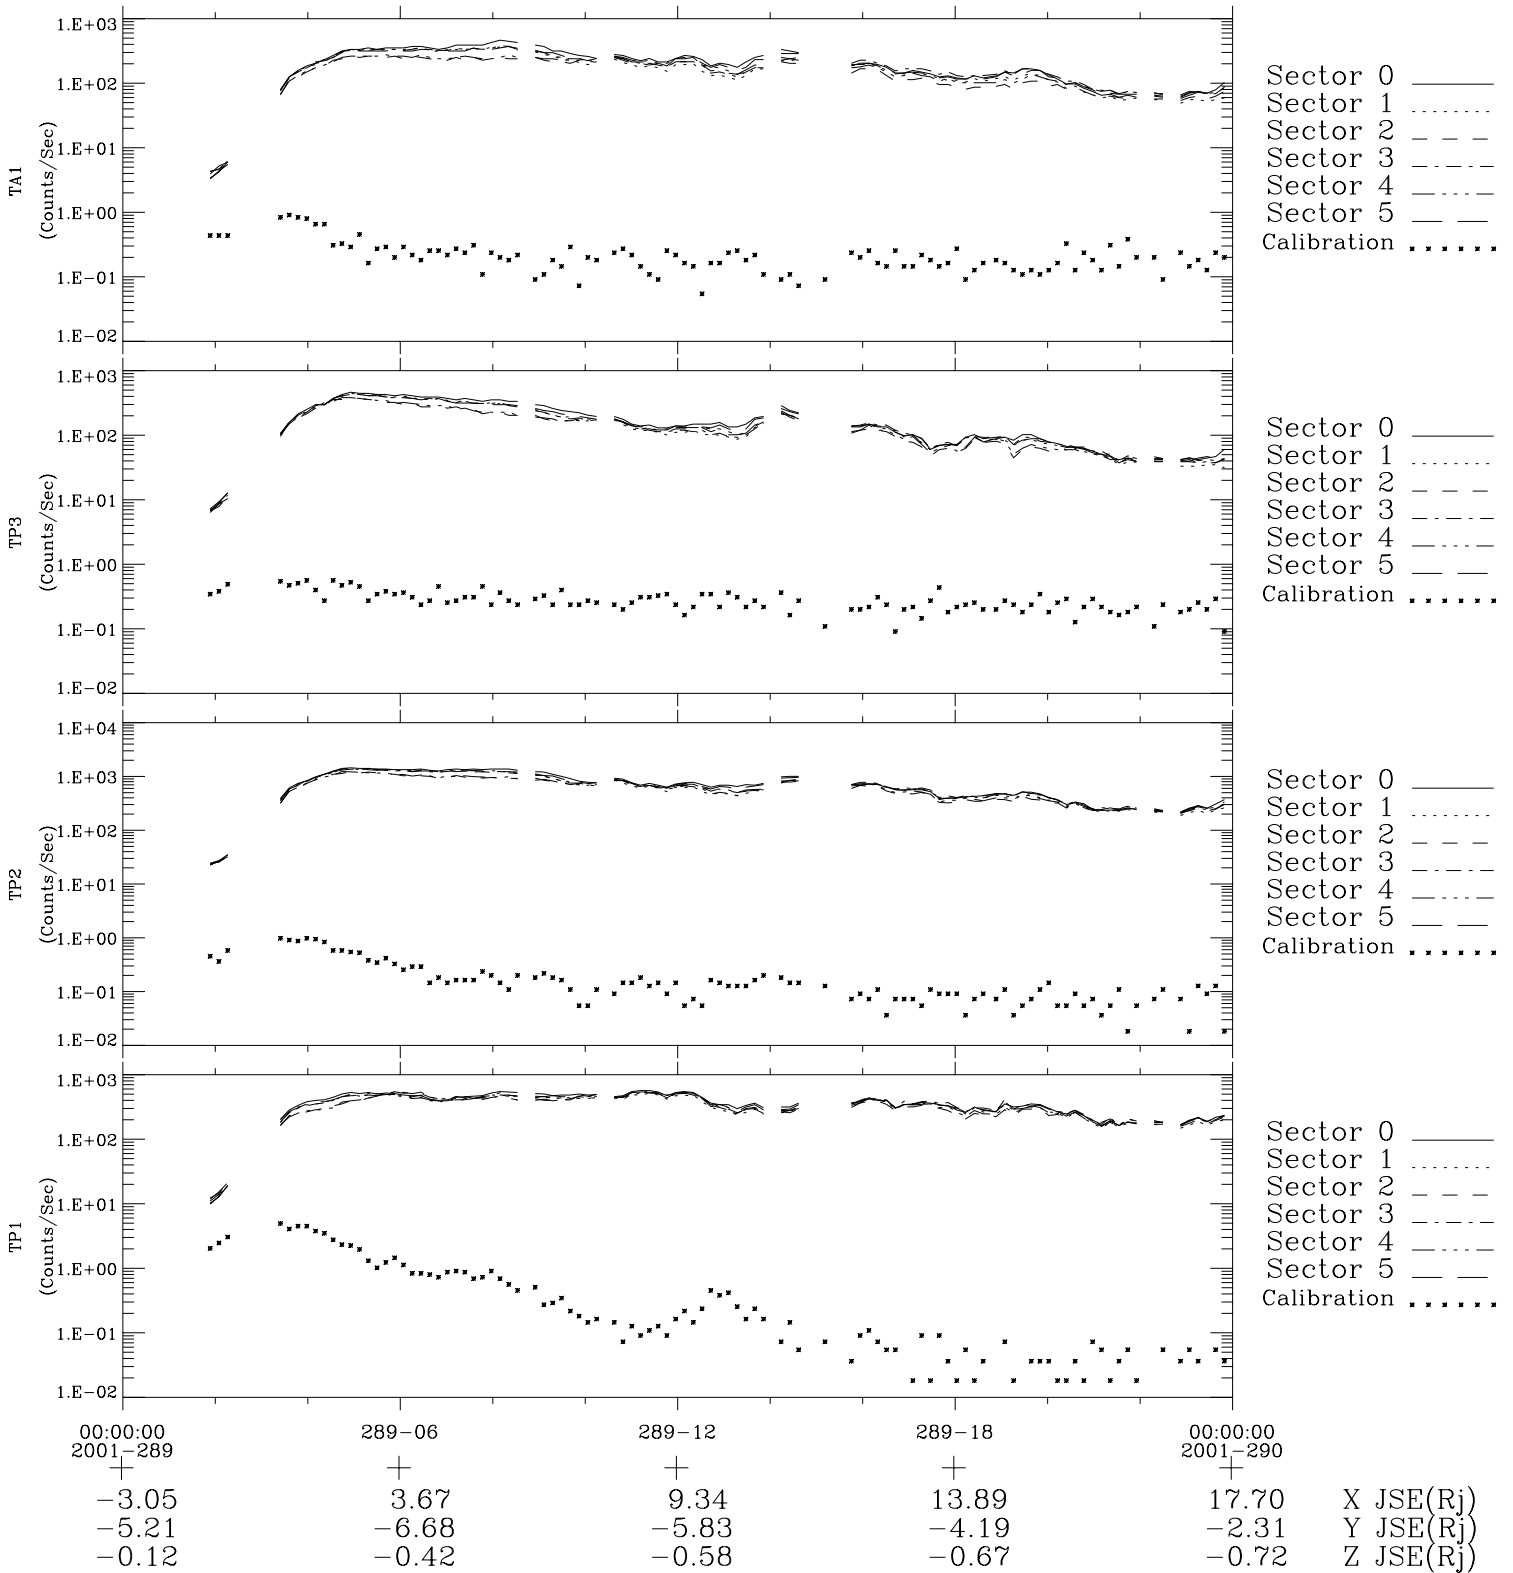

# Galileo EPD Real-Time Six-Sector 01289

Software Version: RTLINE\_R6 V 1.20  
Data Production: 01-10-01  
Plot Production: Thu Nov 1 06:49:53 2001

◇ = Jupiter look direction  
□ = Corotation look direction