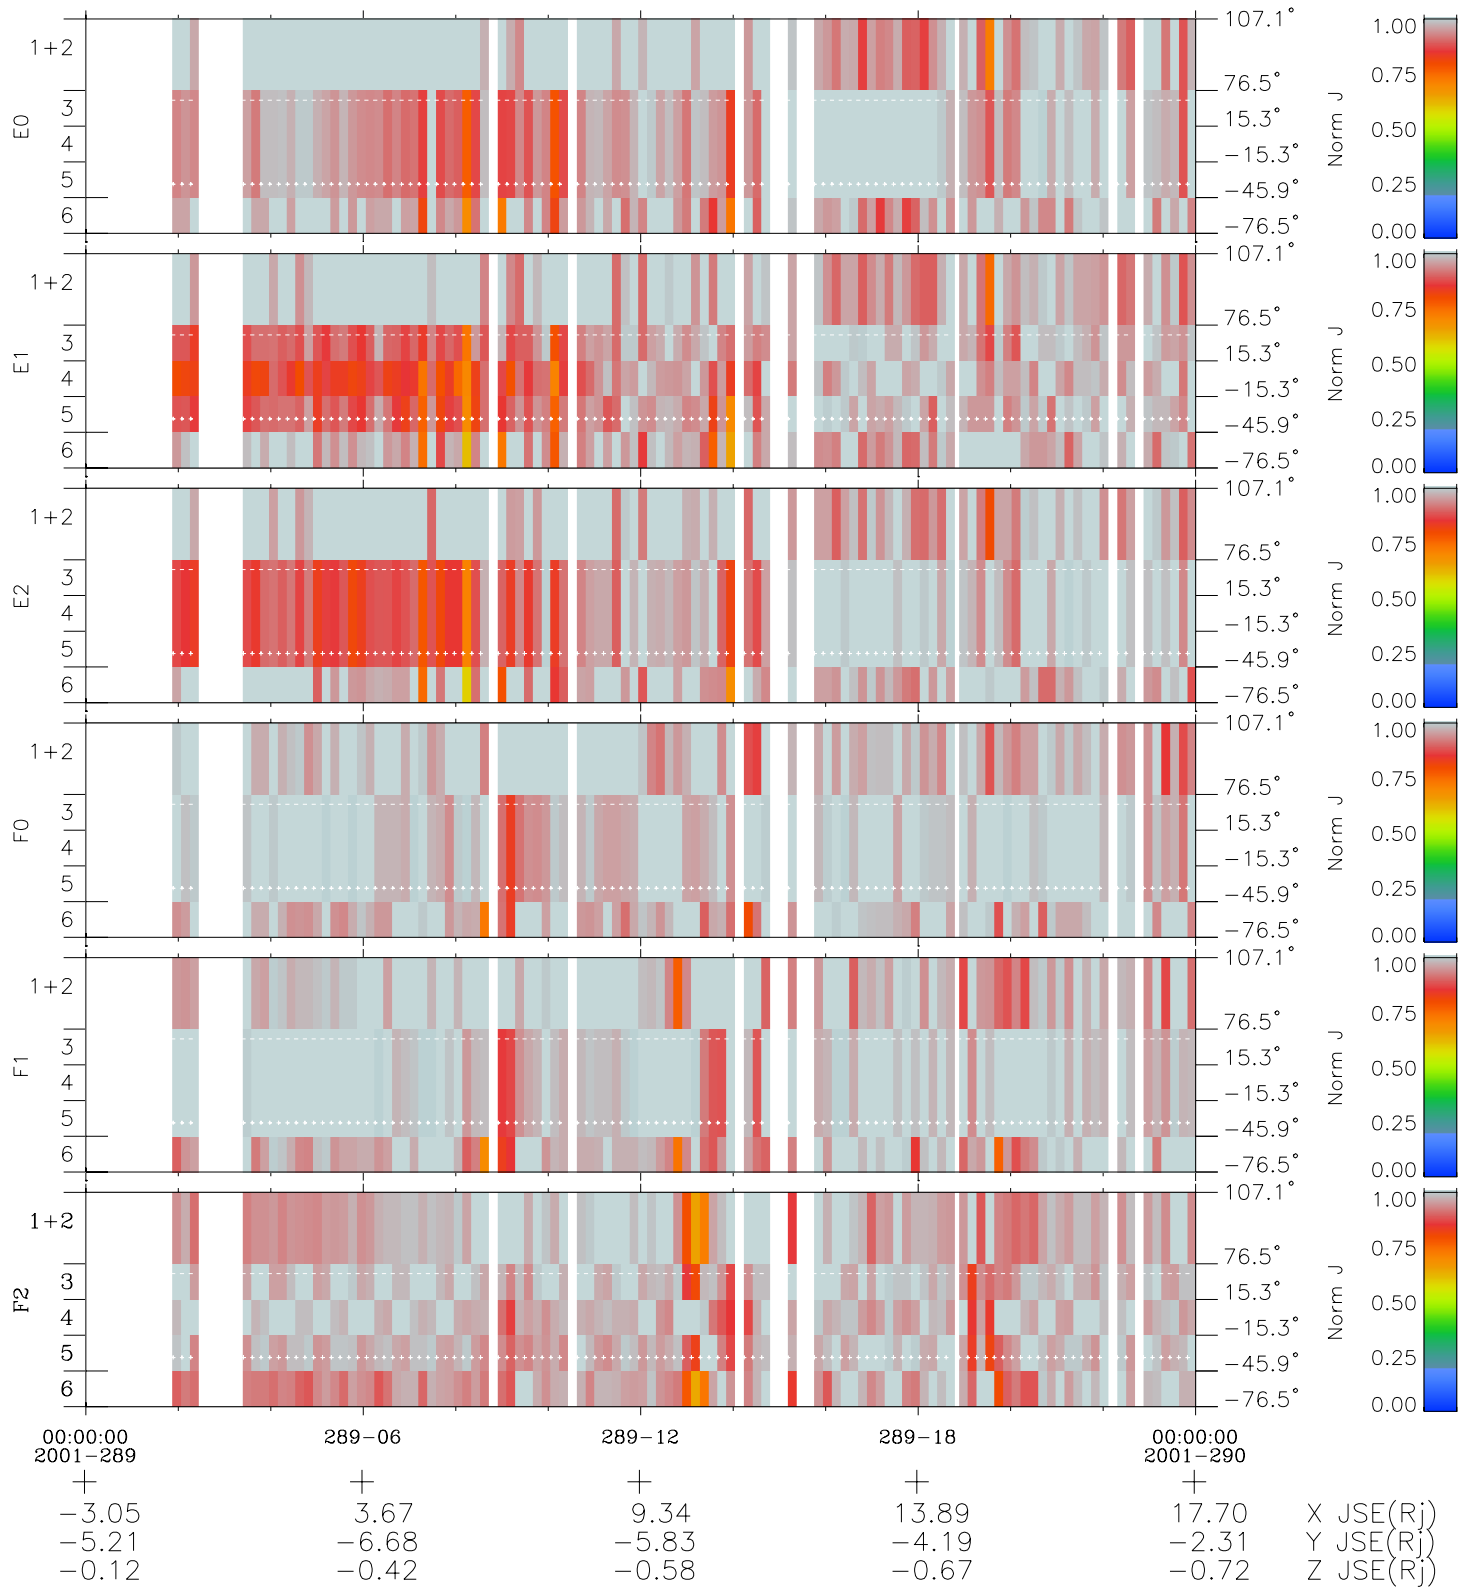

# Galileo EPD Real Elevation Anisotropies 01289

Software Version: RTELEV\_NORM V 1.20  
 Data Production: 01-10-01  
 Plot Production: Thu Nov 1 06:49:15 2001  
 Color File: wondr3  
 Geofactor File: 1.1

- ◇ = Jupiter look direction
- = Corotation look direction