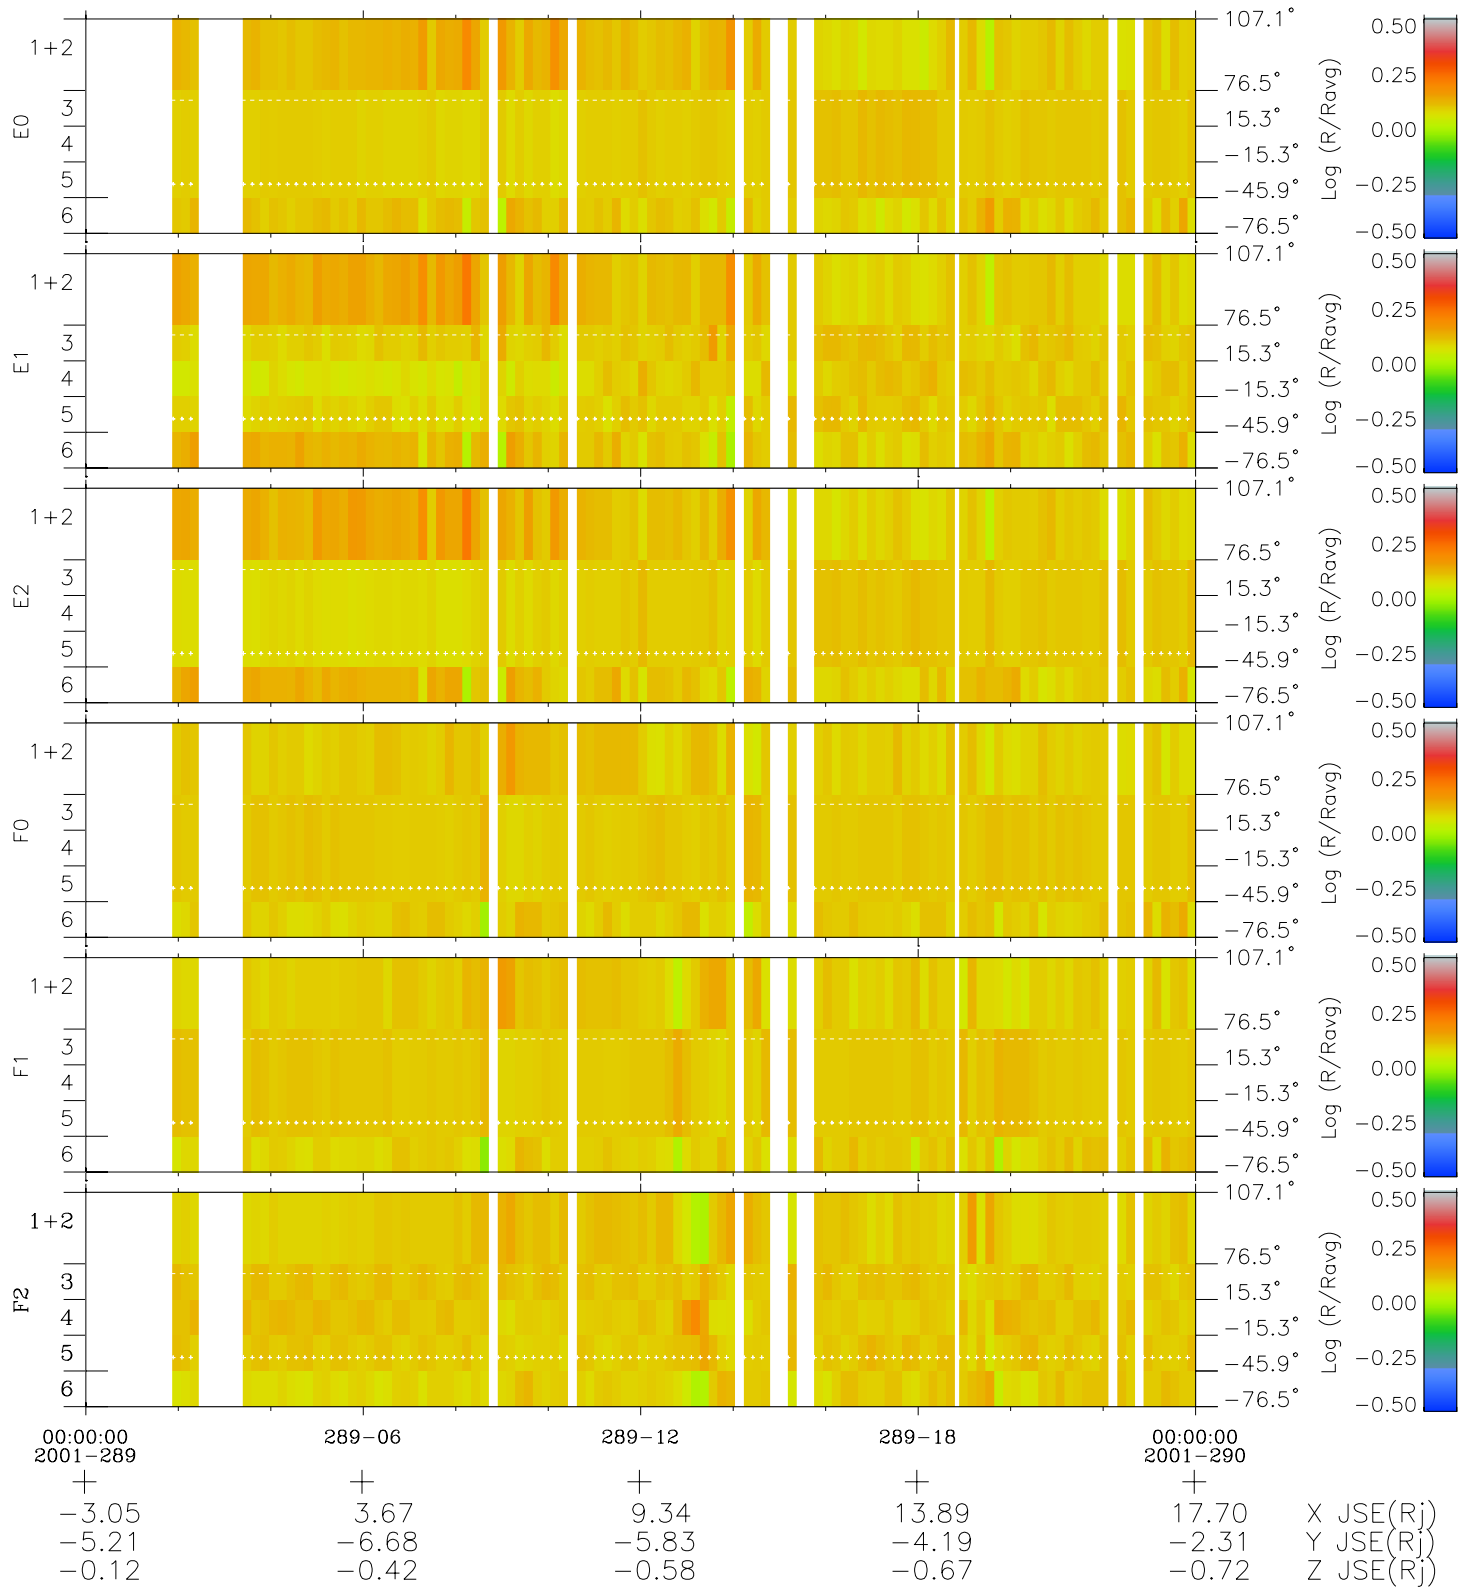

# Galileo EPD Real Elevation Anisotropies 01289

Software Version: RTELEV\_MEAN V 1.20  
 Data Production: 01-10-01  
 Plot Production: Thu Nov 1 06:48:58 2001  
 Color File: wondr3  
 Geofactor File: 1.1

- ◇ = Jupiter look direction
- = Corotation look direction