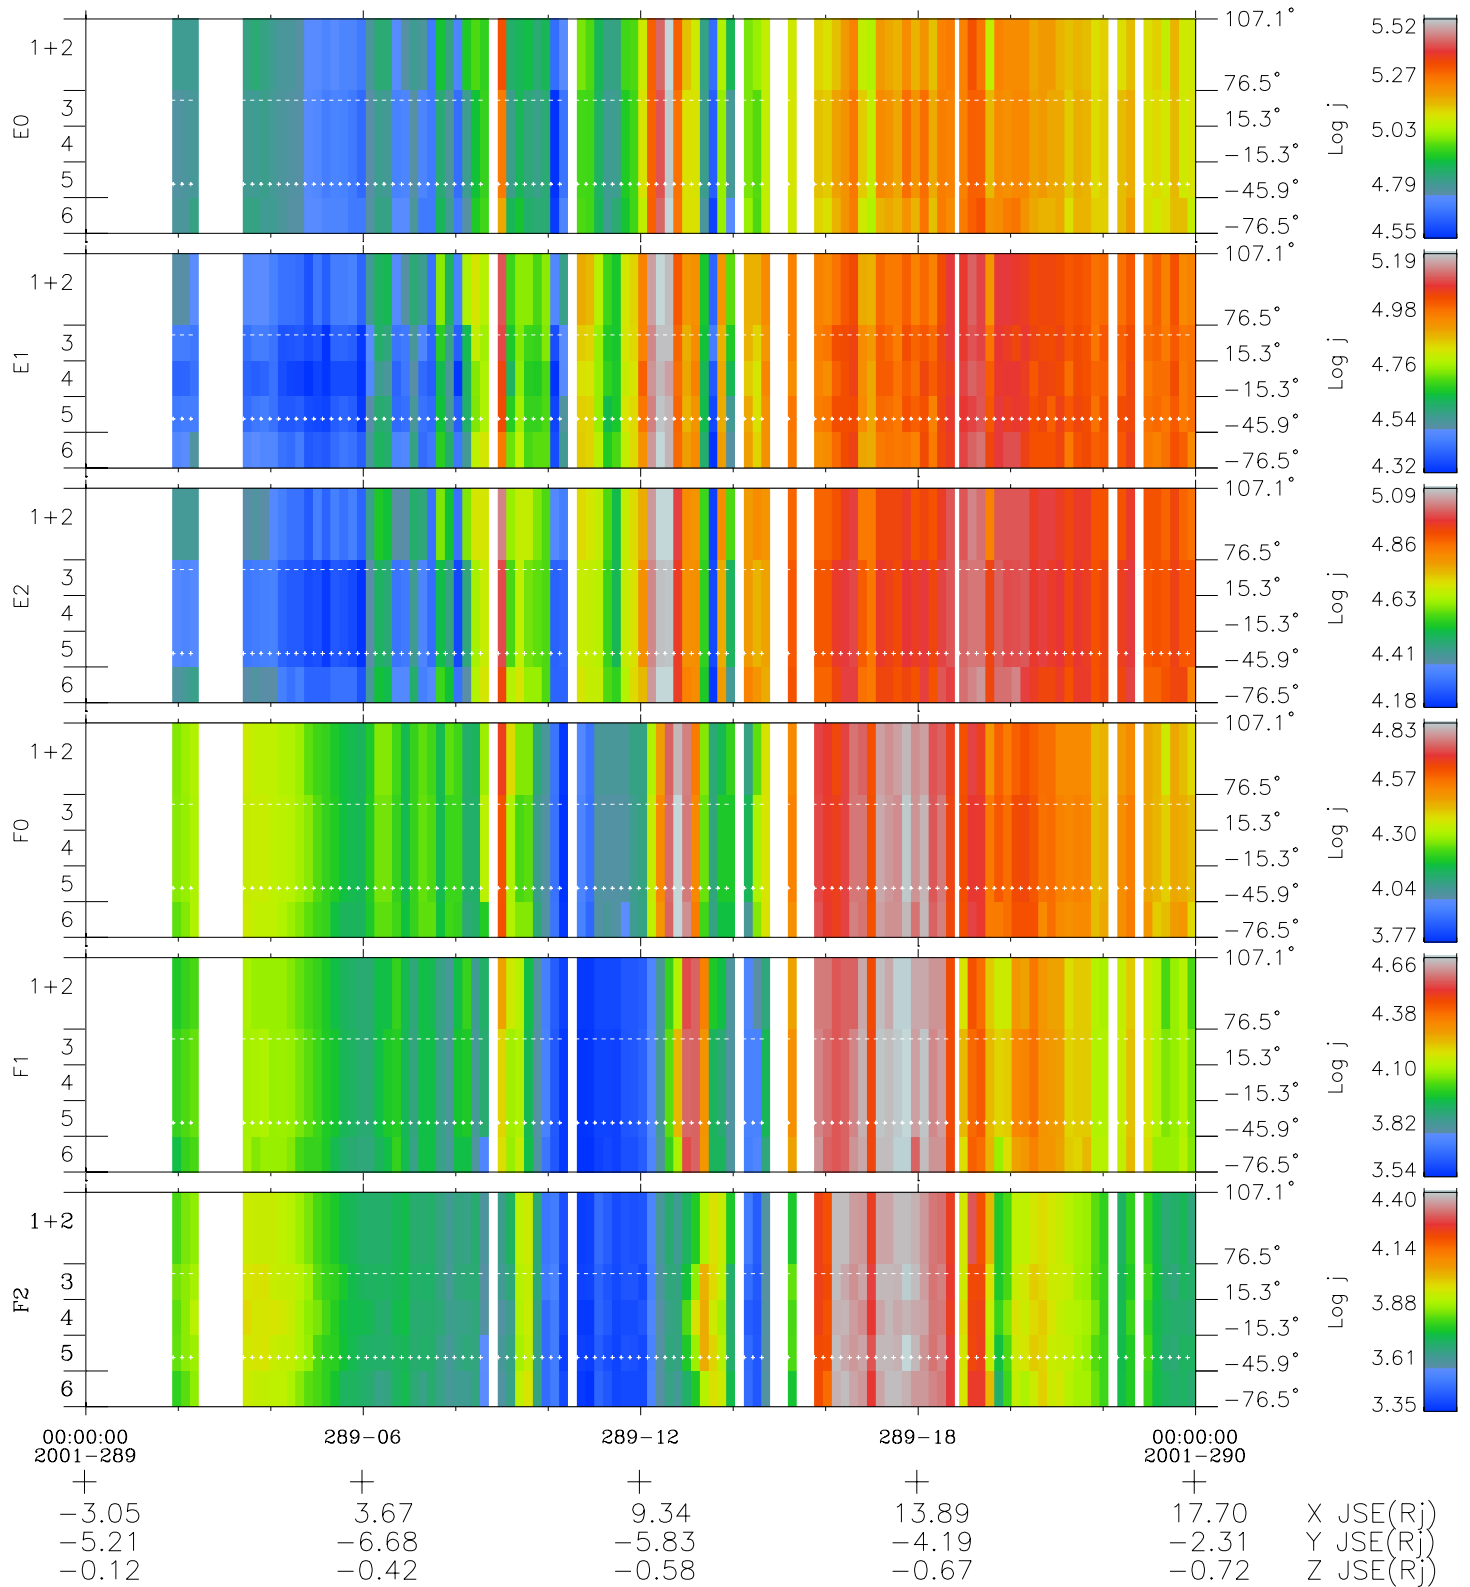

Galileo EPD Real Elevation Anisotropies 01289

Software Version: RTELEV_FLUX V 1.20
 Data Production: 01-10-01
 Plot Production: Thu Nov 1 06:49:05 2001
 Color File: wondr3
 Geofactor File: 1.1

- ◇ = Jupiter look direction
- = Corotation look direction