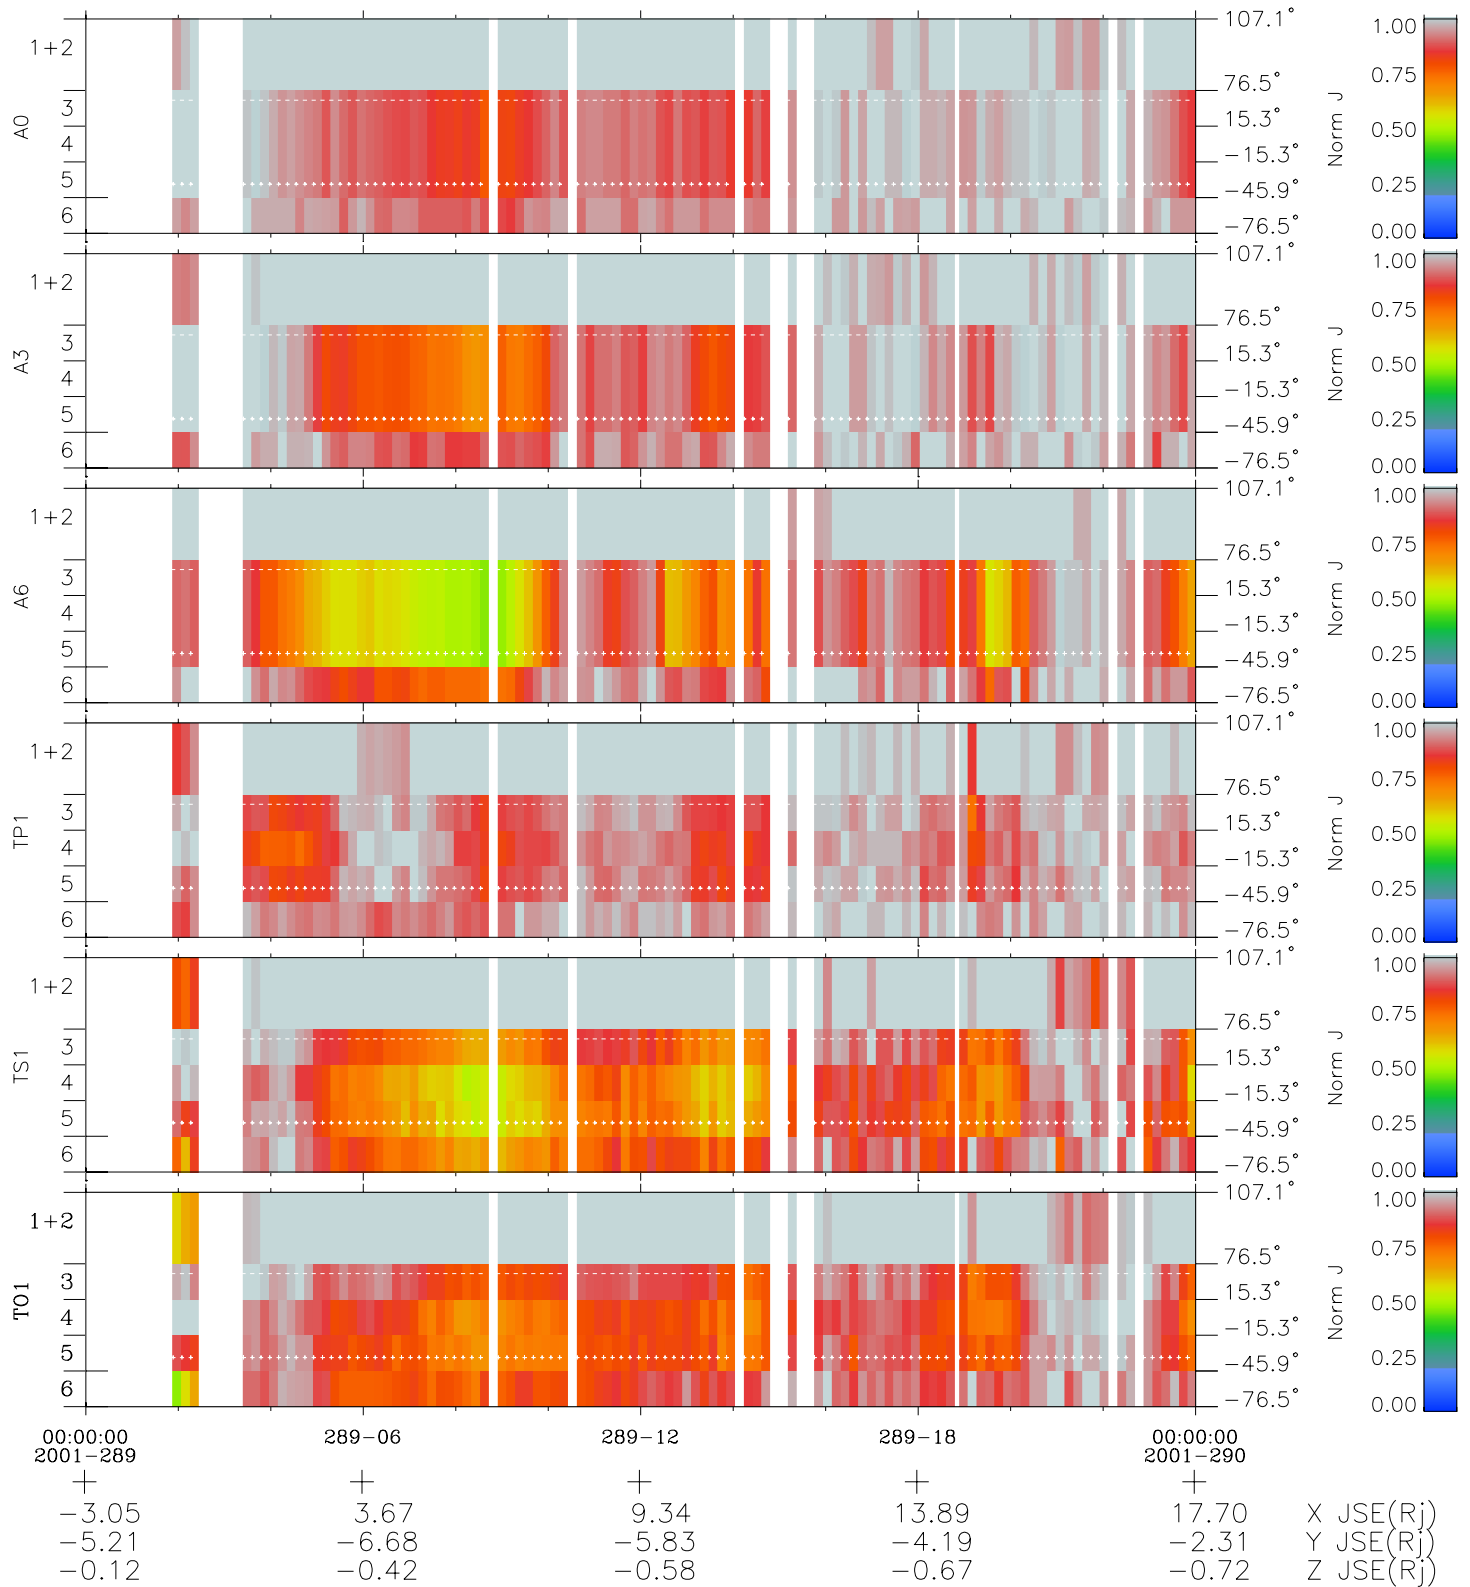

Galileo EPD Real Elevation Anisotropies 01289

Software Version: RTELEV_NORM V 1.20
Data Production: 01-10-01
Plot Production: Thu Nov 1 06:49:10 2001
Color File: wondr3
Geofactor File: 1.1

- ◇ = Jupiter look direction
- = Corotation look direction