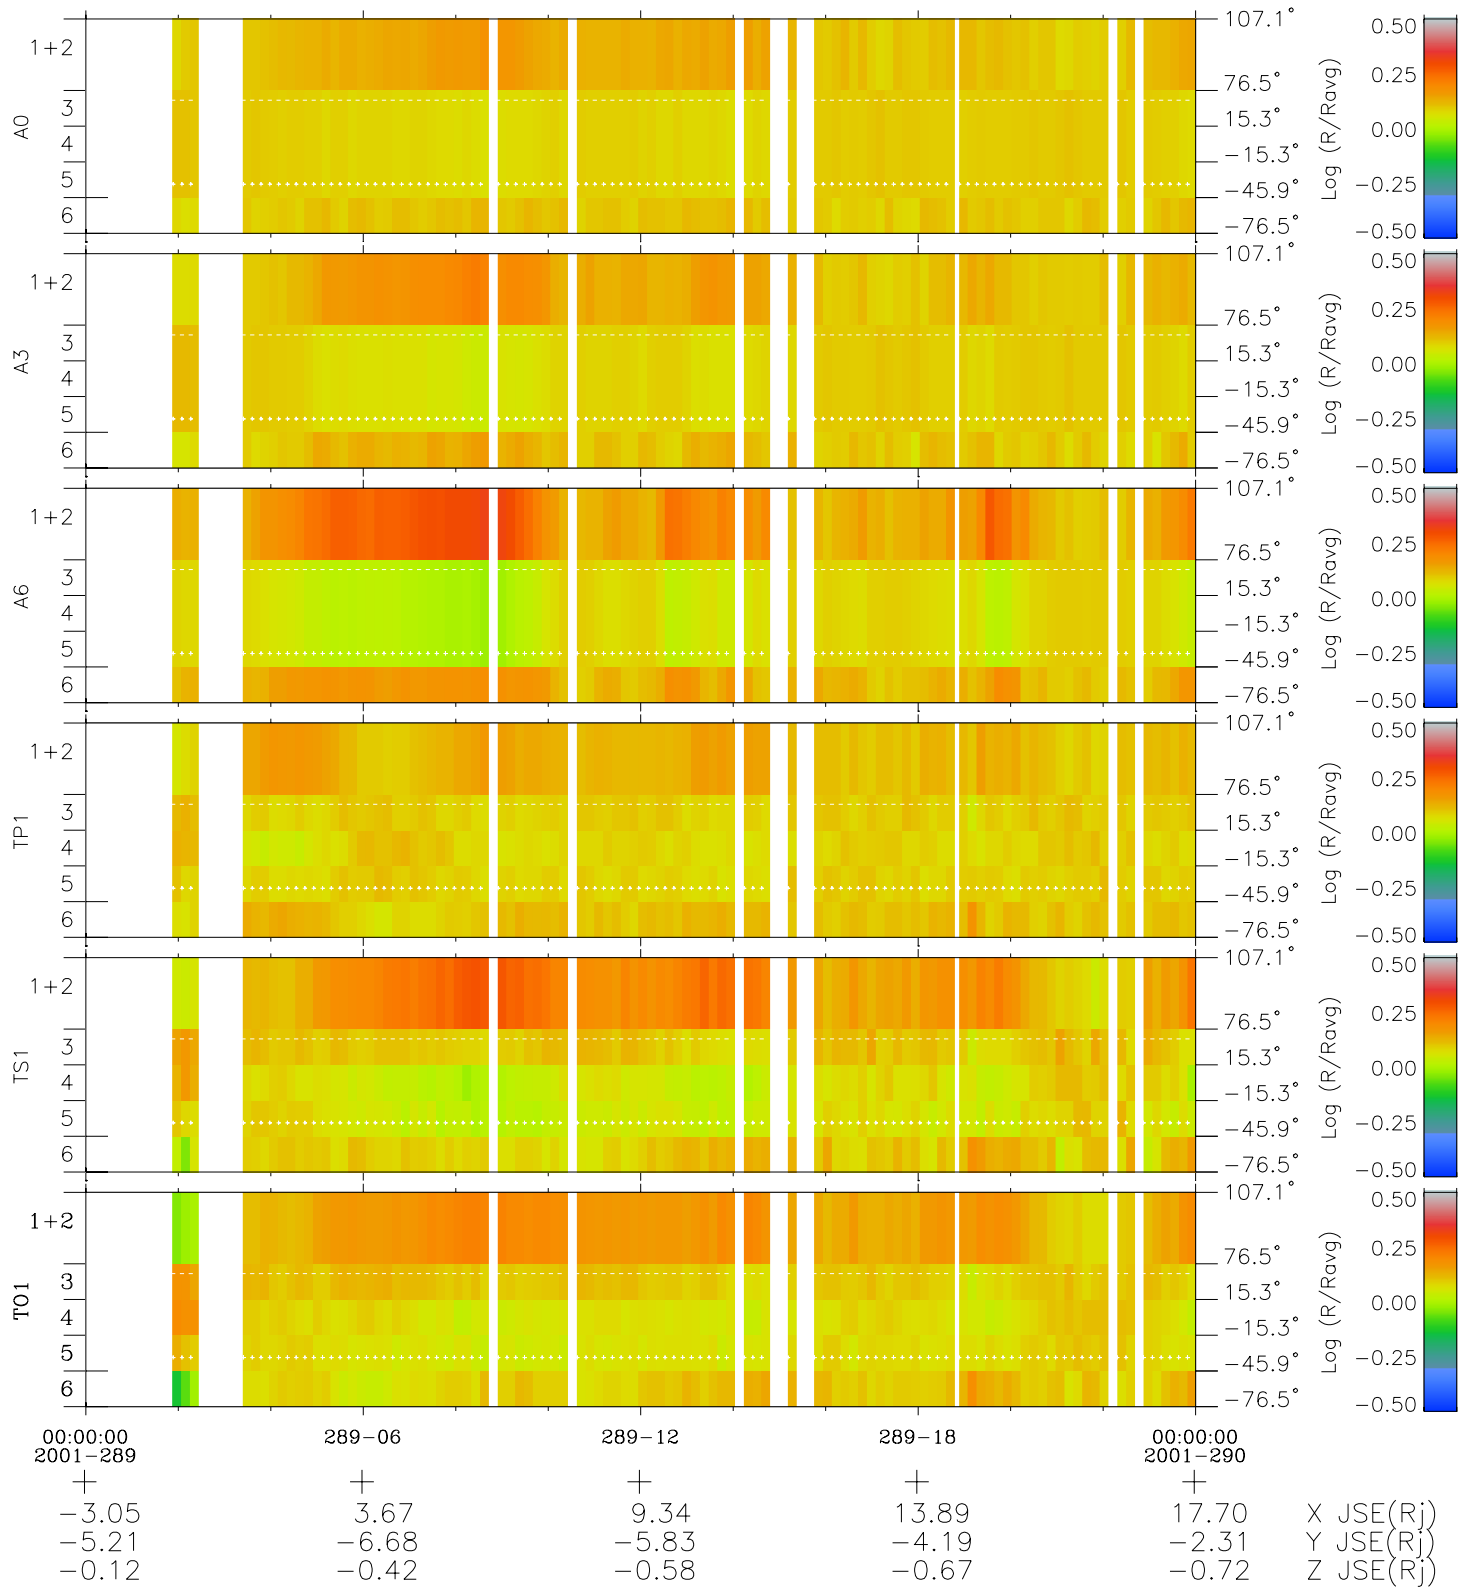

Galileo EPD Real Elevation Anisotropies 01289

Software Version: RTELEV_MEAN V 1.20
 Data Production: 01-10-01
 Plot Production: Thu Nov 1 06:48:51 2001
 Color File: wondr3
 Geofactor File: 1.1

- ◇ = Jupiter look direction
- = Corotation look direction