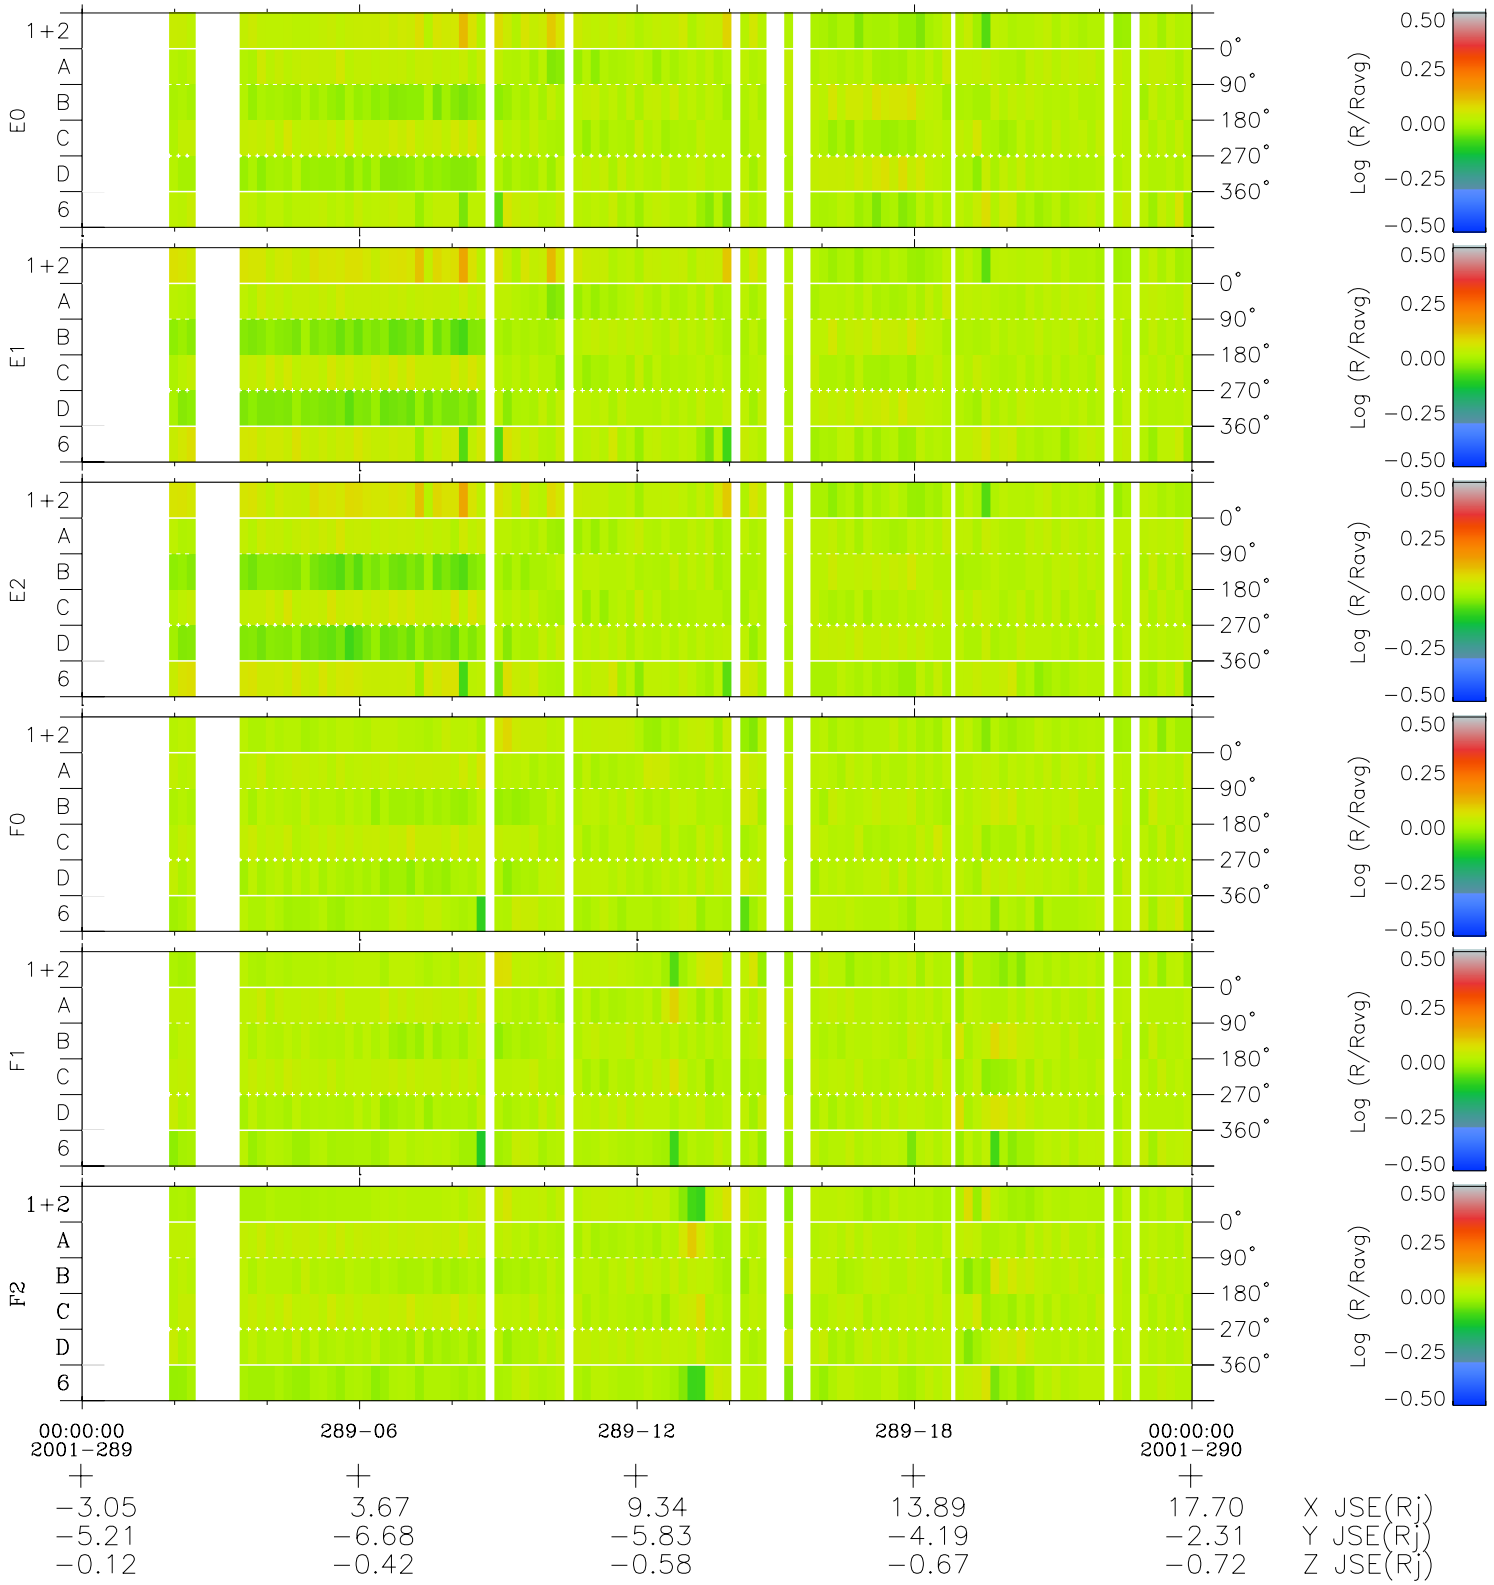

# Galileo EPD Real Time Azimuth Anisotropies 01289

Software Version: RTAZIM\_MEAN V 1.20  
 Data Production: 01-10-01  
 Plot Production: Thu Nov 1 06:49:24 2001  
 Color File: wondr3  
 Geofactor File: 1.1

◇ = Jupiter look direction  
 ◻ = Corotation look direction