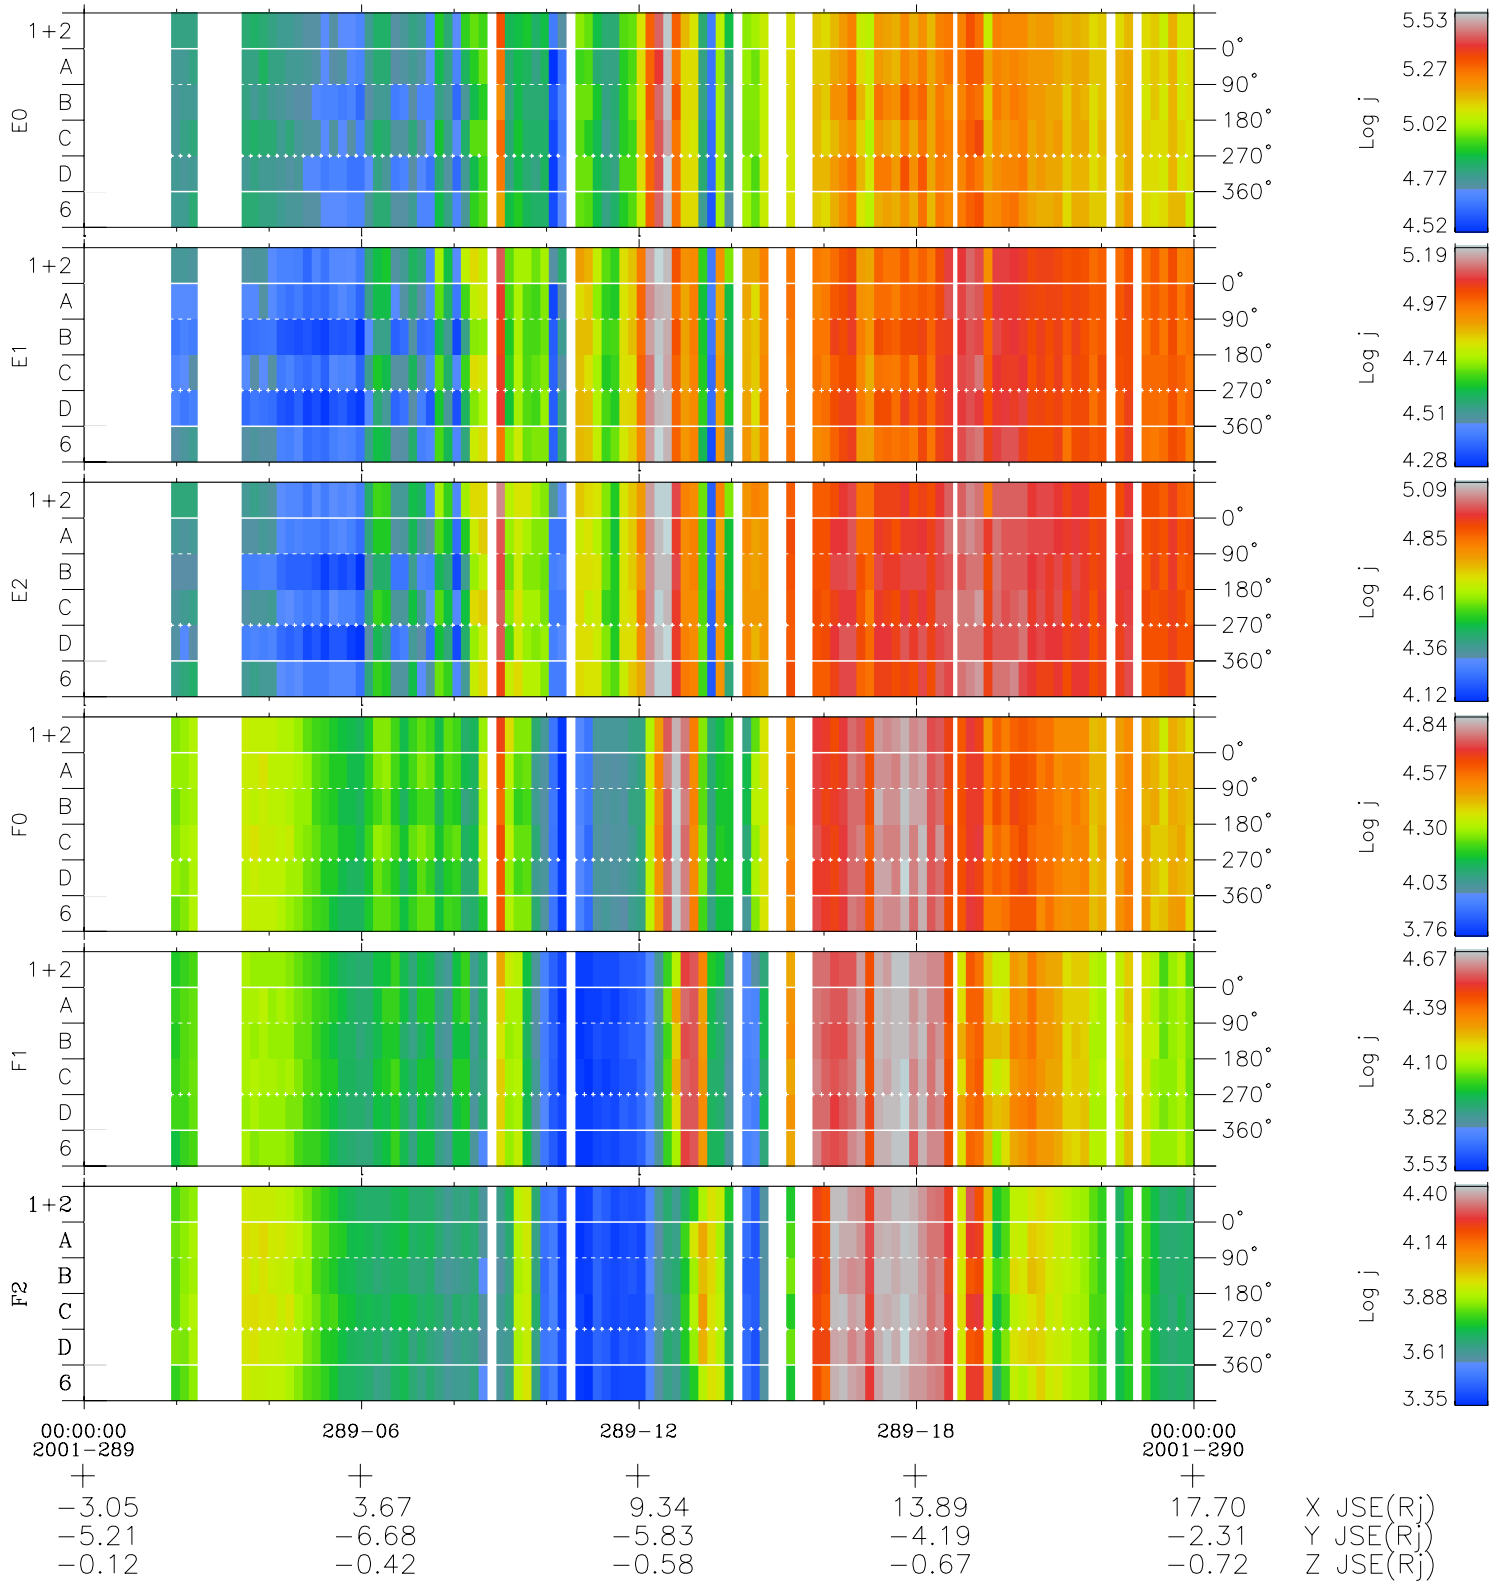

Galileo EPD Real Time Azimuth Anisotropies 01289

Software Version: RTAZIM_FLUX V 1.20
 Data Production: 01-10-01
 Plot Production: Thu Nov 1 06:49:33 2001
 Color File: wondr3
 Geofactor File: 1.1

- ◇ = Jupiter look direction
- = Corotation look direction