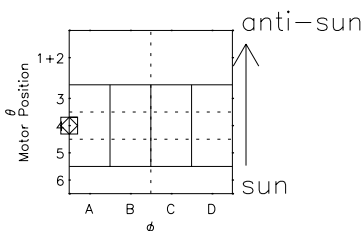

Galileo EPD Real Time Azimuth Anisotropies 01289

Software Version: RTAZIM_FLUX V 1.20
 Data Production: 01-10-01
 Plot Production: Thu Nov 1 06:49:33 2001
 Color File: wondr3
 Geofactor File: 1.1

- ◇ = Jupiter look direction
- = Corotation look direction