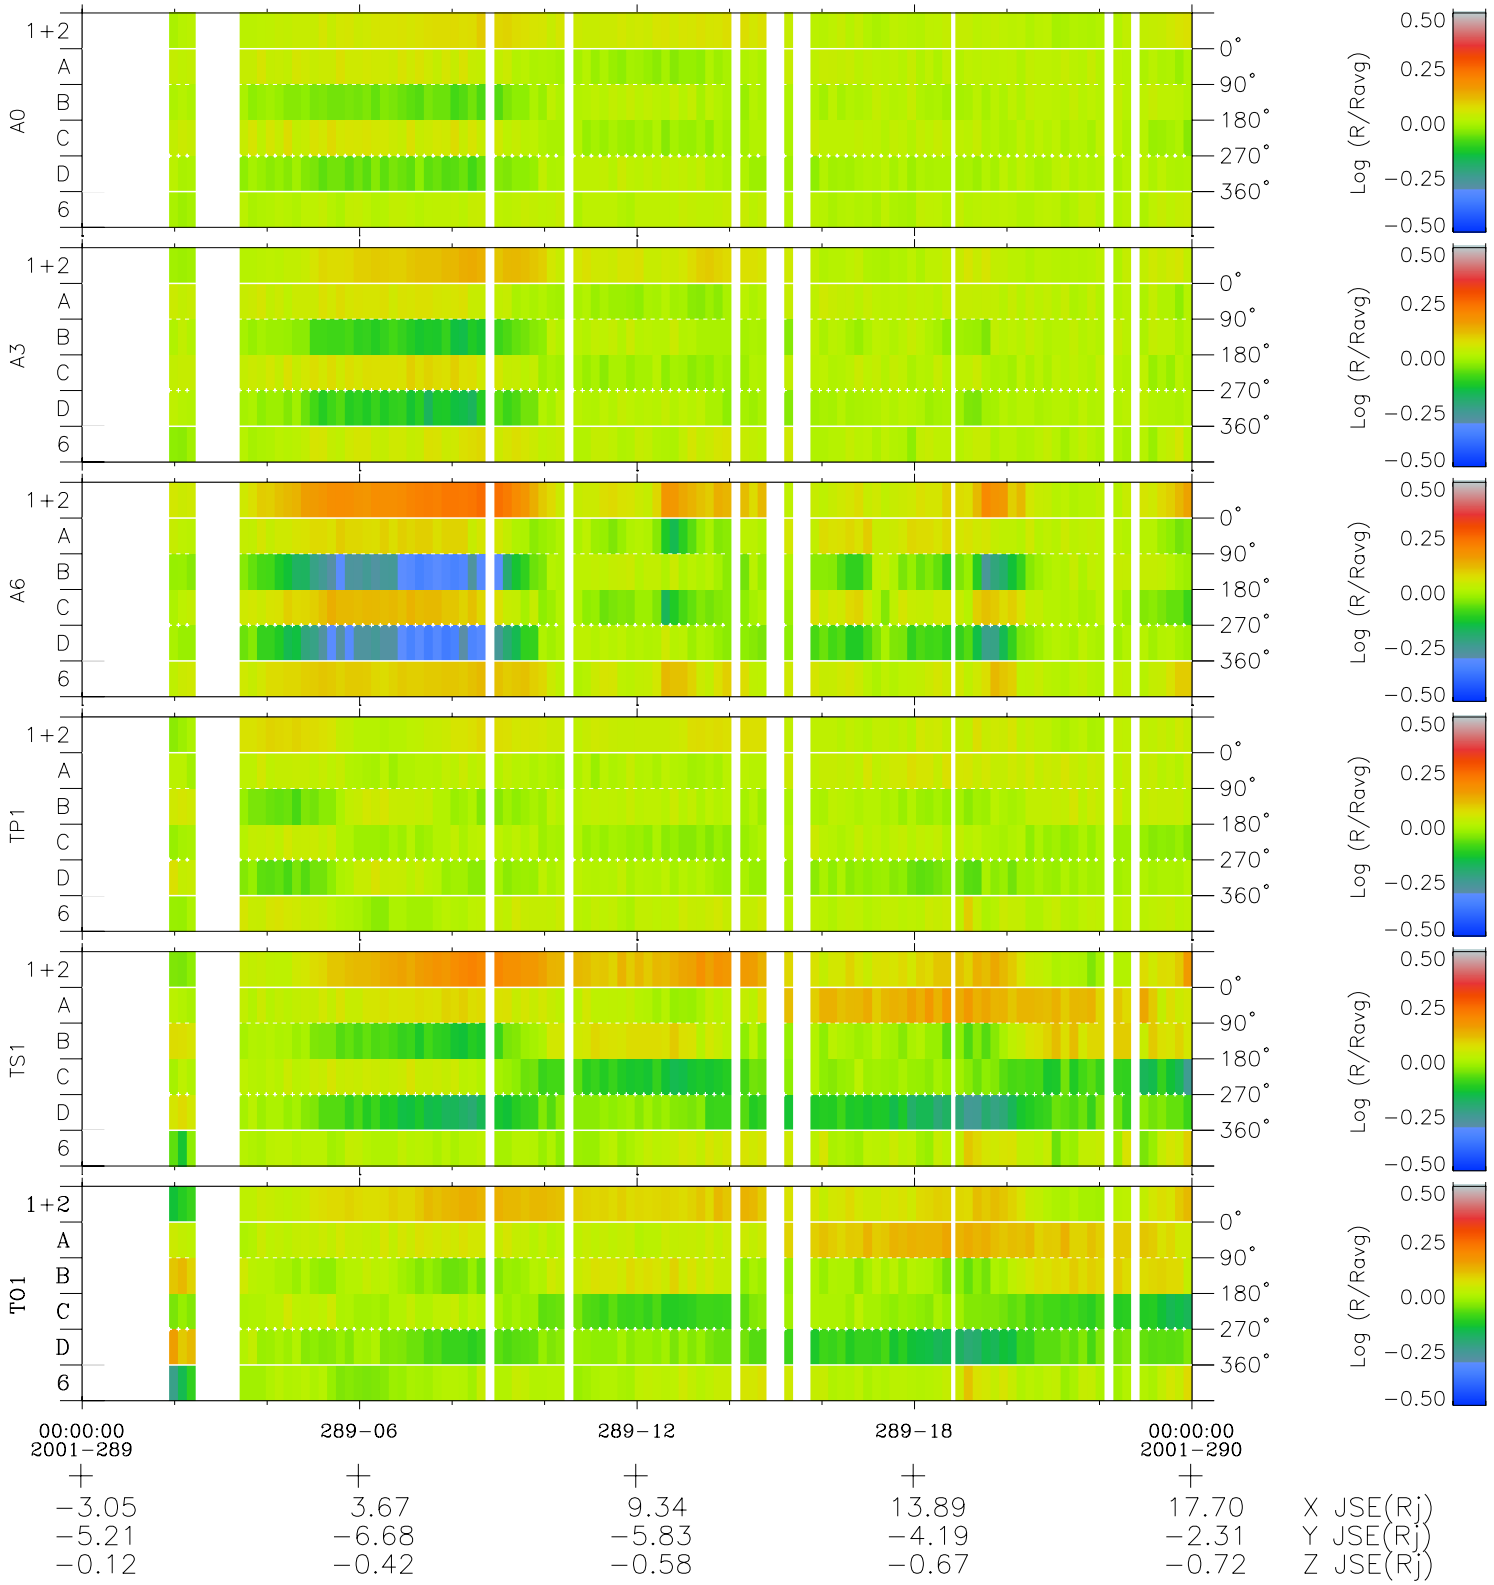

Galileo EPD Real Time Azimuth Anisotropies 01289

Software Version: RTAZIM_MEAN V 1.20
 Data Production: 01-10-01
 Plot Production: Thu Nov 1 06:49:20 2001
 Color File: wondr3
 Geofactor File: 1.1

◇ = Jupiter look direction
 □ = Corotation look direction