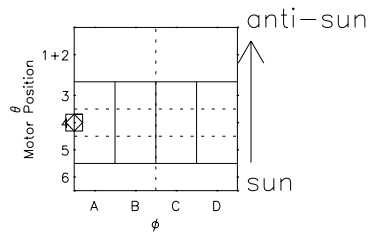

Galileo EPD Real Time Azimuth Anisotropies 01289

Software Version: RTAZIM_MEAN V 1.20
 Data Production: 01-10-01
 Plot Production: Thu Nov 1 06:49:20 2001
 Color File: wondr3
 Geofactor File: 1.1

◇ = Jupiter look direction
 □ = Corotation look direction