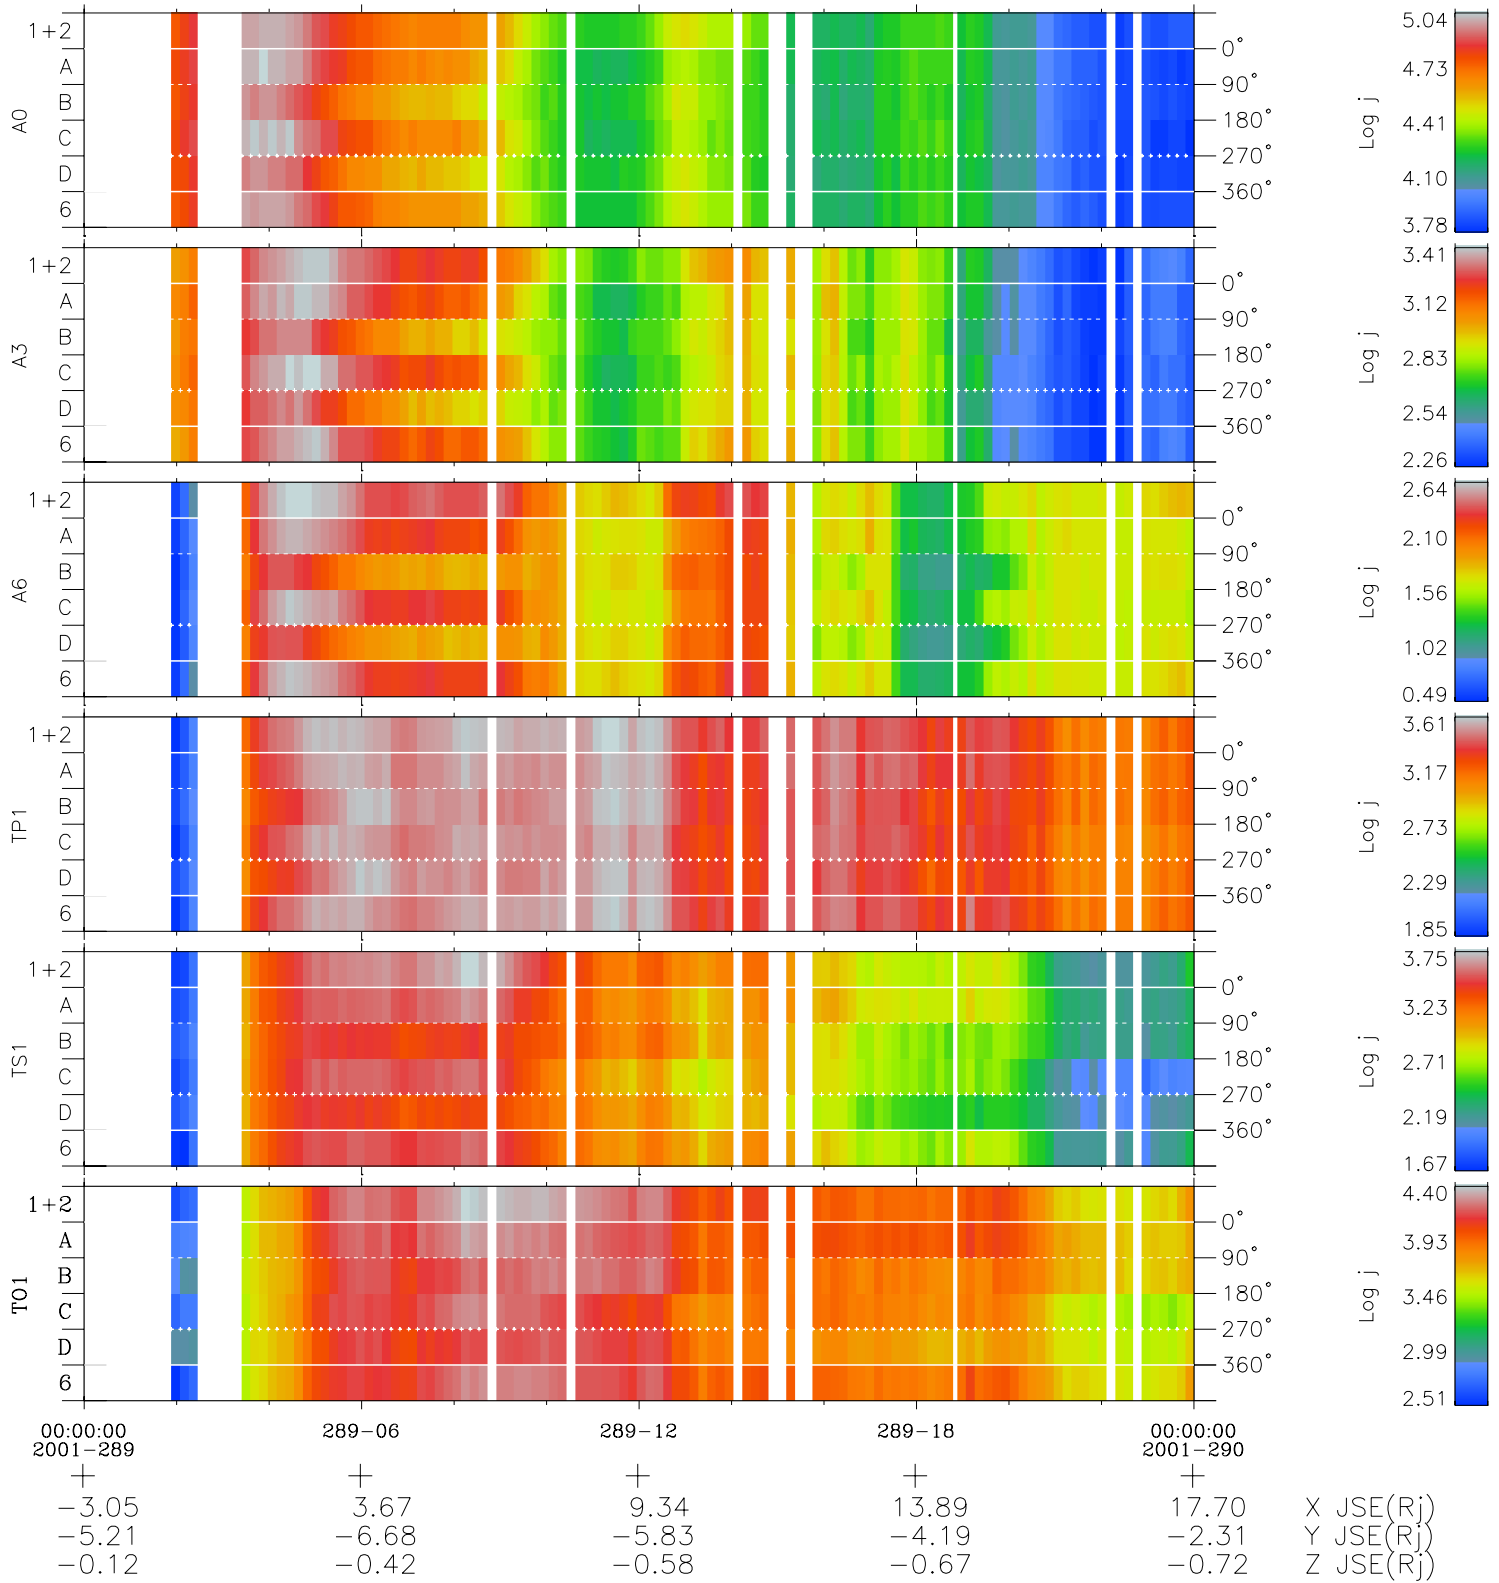

Galileo EPD Real Time Azimuth Anisotropies 01289

Software Version: RTAZIM_FLUX V 1.20
 Data Production: 01-10-01
 Plot Production: Thu Nov 1 06:49:29 2001
 Color File: wondr3
 Geofactor File: 1.1

◇ = Jupiter look direction
 □ = Corotation look direction