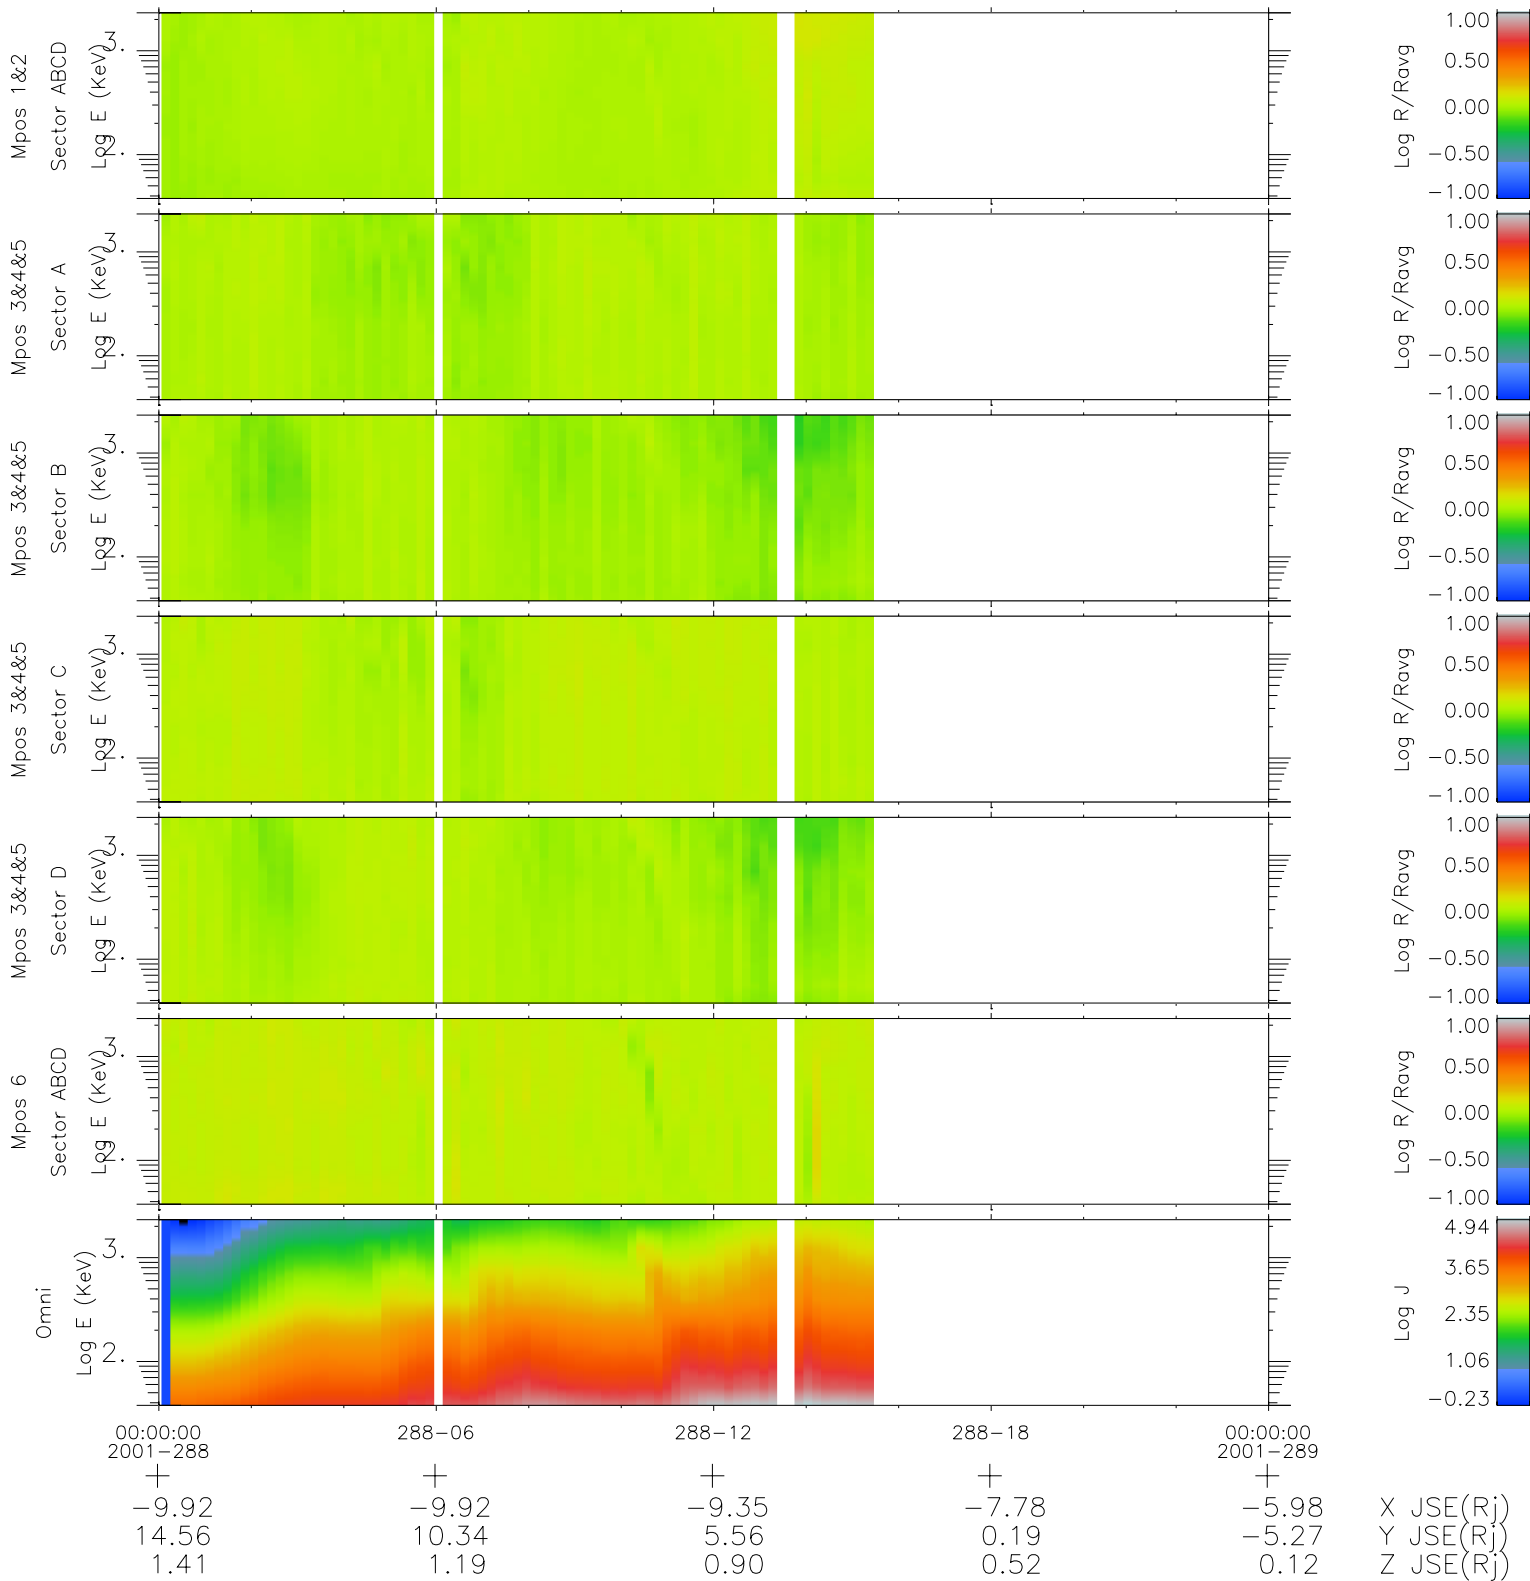

# Galileo EPD Real Time R6 Ions Spectra 01288

Software Version: RTSPEC\_R6 V 1.20  
 Data Production: 01-10-01  
 Plot Production: Thu Nov 1 06:34:20 2001  
 Color File: wondr3  
 Geofactor File: 1.1

- ◇ = Jupiter look direction
- = Corotation look direction