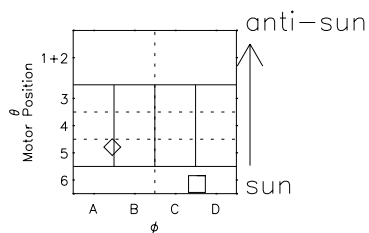

# Galileo EPD Real Time R6 Ions Spectra 01288

Software Version: RTSPEC\_R6 V 1.20  
 Data Production: 01-10-01  
 Plot Production: Thu Nov 1 06:34:20 2001  
 Color File: wondr3  
 Geofactor File: 1.1

- ◇ = Jupiter look direction
- = Corotation look direction