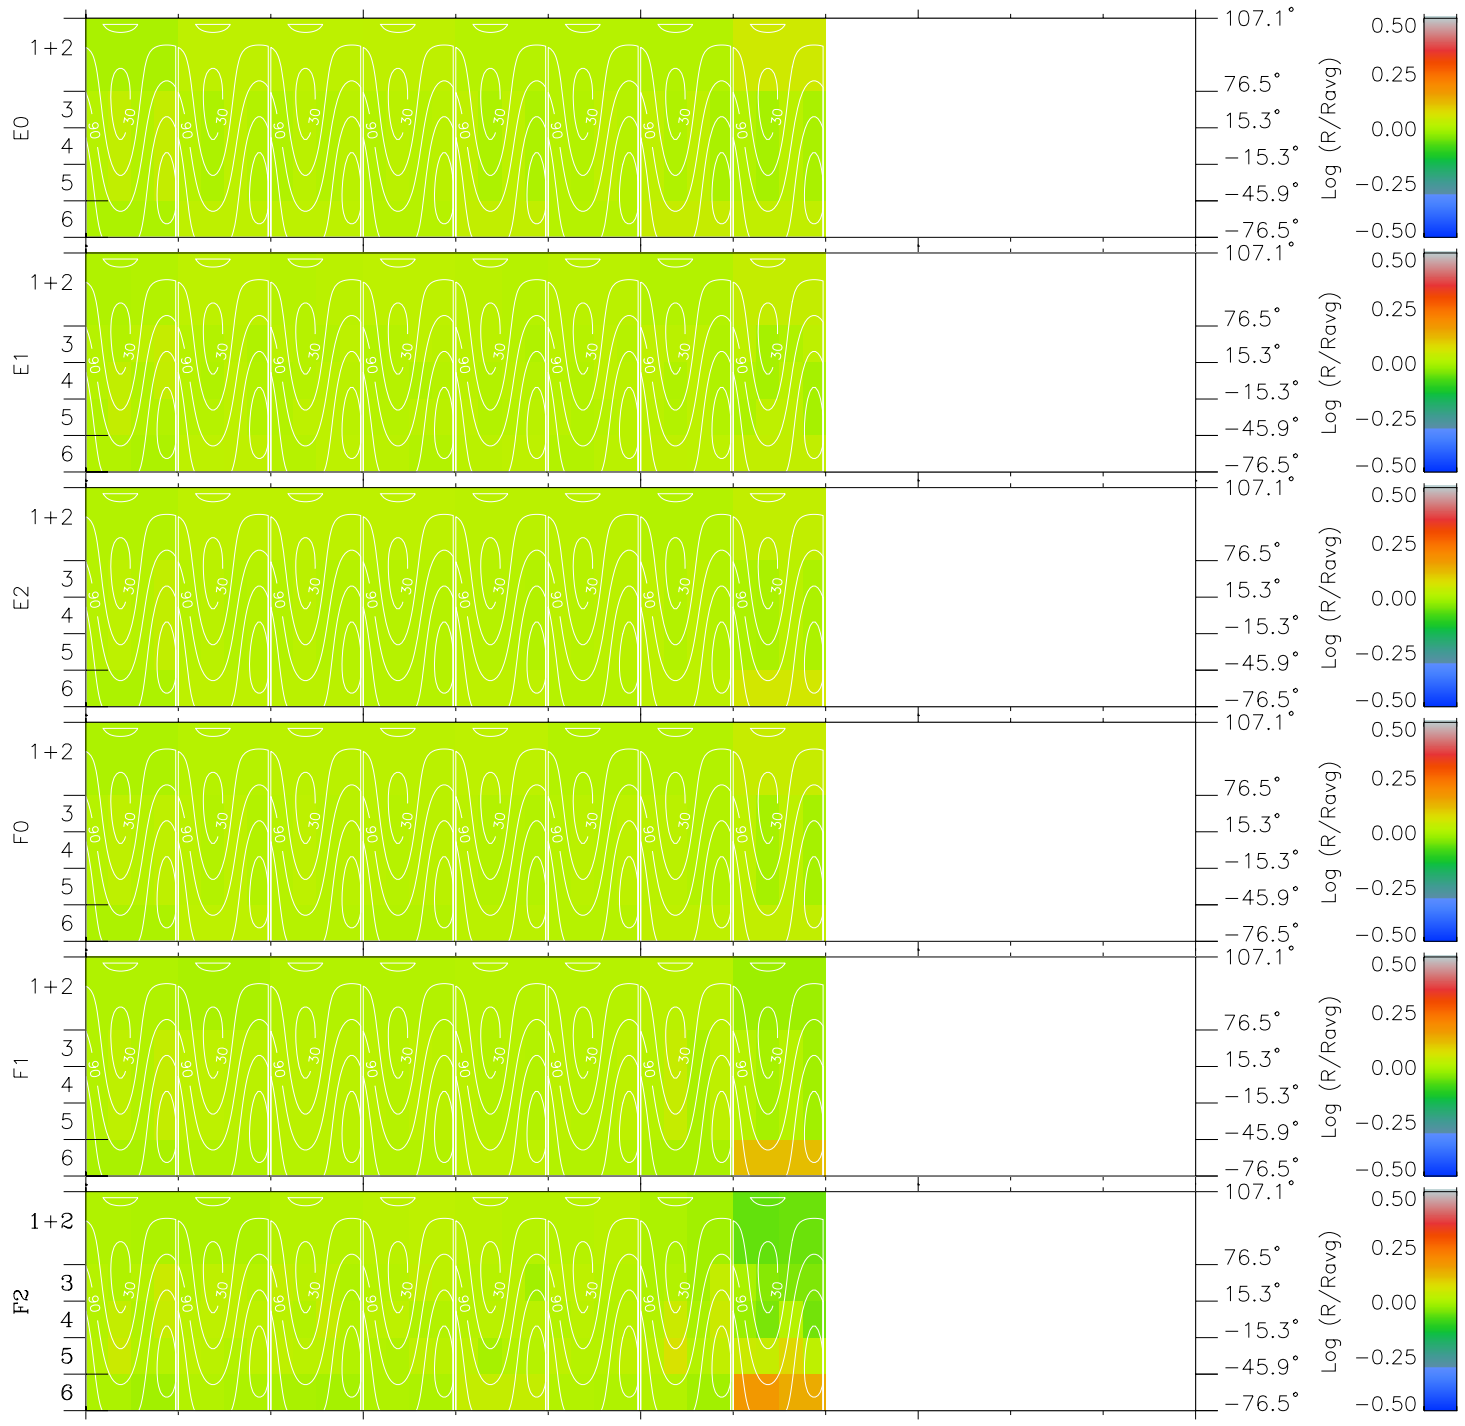

Galileo EPD Real Time All-Sky Anisotropies 01288

Software Version: RTSKY_MEAN V 1.20
 Data Production: 01-10-01
 Plot Production: Thu Nov 1 06:34:41 2001
 Color File: wondr3
 Geofactor File: 1.1

00:00:00 2001-288	288-06	288-12	288-18	00:00:00 2001-289	
+	+	+	+	+	X JSE(R _j)
-9.92	-9.92	-9.35	-7.78	-5.98	Y JSE(R _j)
14.56	10.34	5.56	0.19	-5.27	Z JSE(R _j)
1.41	1.19	0.90	0.52	0.12	

- ◇ = Jupiter look direction
- = Corotation look direction