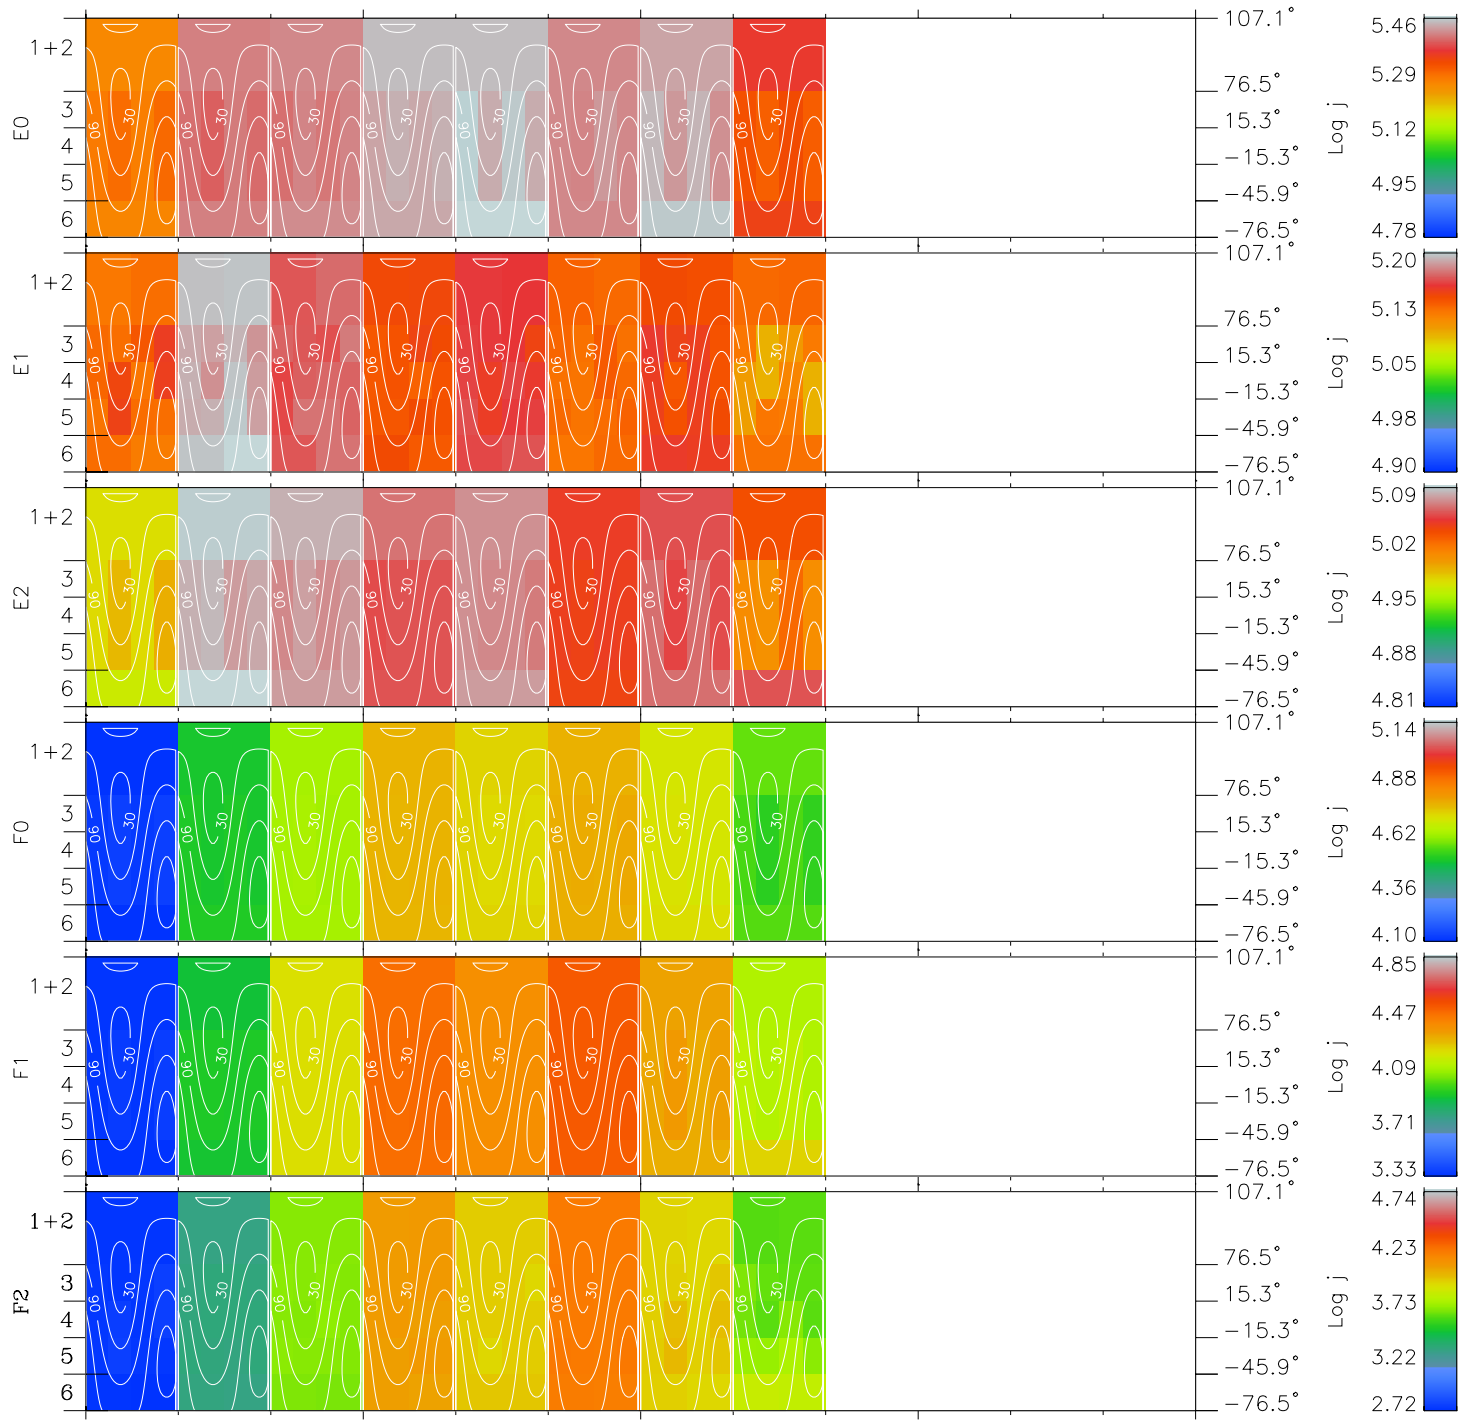

# Galileo EPD Real Time All-Sky Anisotropies 01288

Software Version: RTSKY\_FLUX V 1.20  
 Data Production: 01-10-01  
 Plot Production: Thu Nov 1 06:34:51 2001  
 Color File: wondr3  
 Geofactor File: 1.1

00:00:00 2001-288	288-06	288-12	288-18	00:00:00 2001-289	
+	+	+	+	+	X JSE(R <sub>j</sub> )
-9.92	-9.92	-9.35	-7.78	-5.98	Y JSE(R <sub>j</sub> )
14.56	10.34	5.56	0.19	-5.27	Z JSE(R <sub>j</sub> )
1.41	1.19	0.90	0.52	0.12	

- ◇ = Jupiter look direction
- = Corotation look direction