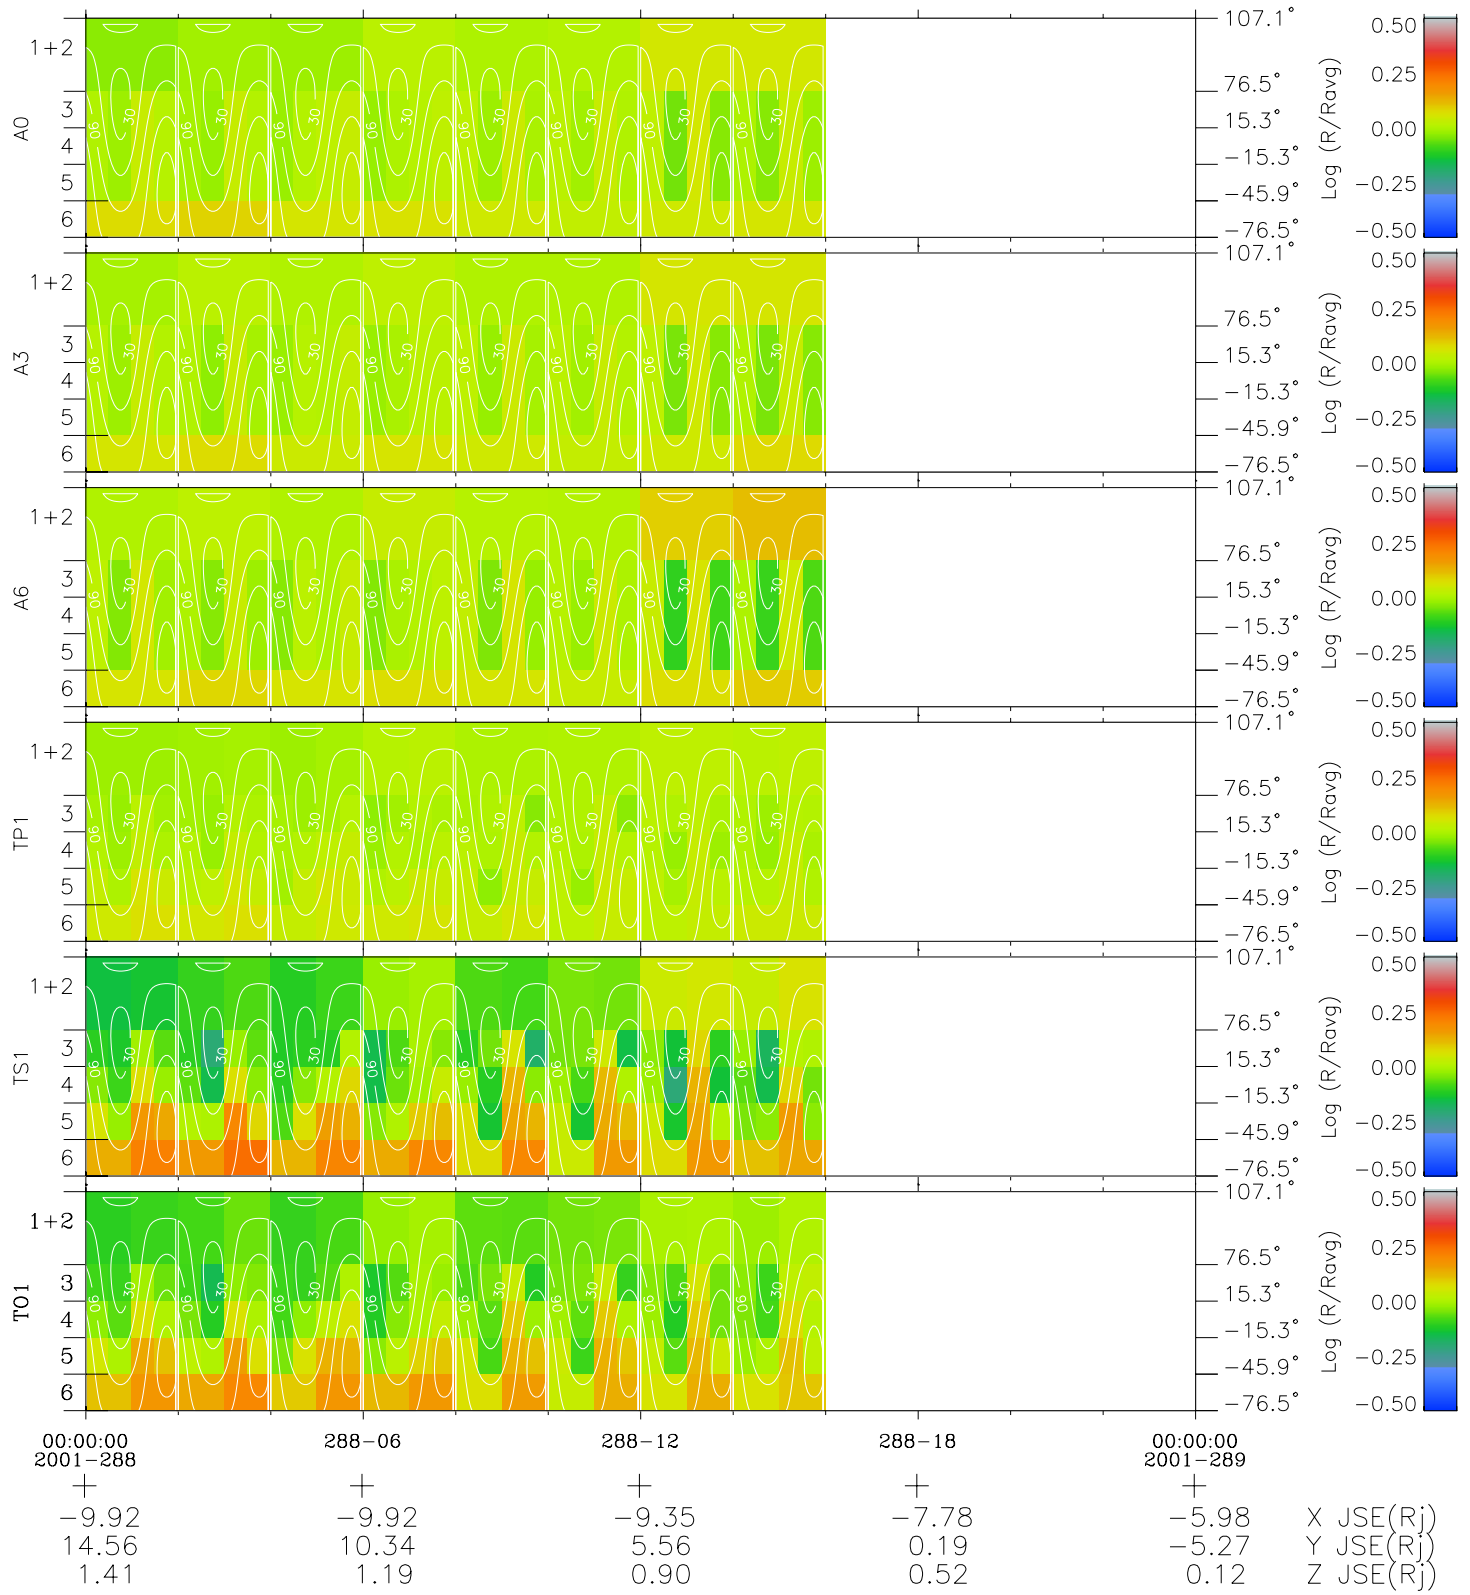

# Galileo EPD Real Time All-Sky Anisotropies 01288

Software Version: RTSKY\_MEAN V 1.20  
 Data Production: 01-10-01  
 Plot Production: Thu Nov 1 06:34:37 2001  
 Color File: wondr3  
 Geofactor File: 1.1

- ◇ = Jupiter look direction
- = Corotation look direction