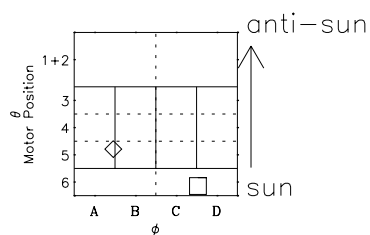

# Galileo EPD Real-Time Omni 01288

Software Version: RTLINE\_OMNI V 1.20  
Data Production: 01-10-01  
Plot Production: Thu Nov 1 06:35:53 2001

- ◇ = Jupiter look direction
- = Corotation look direction