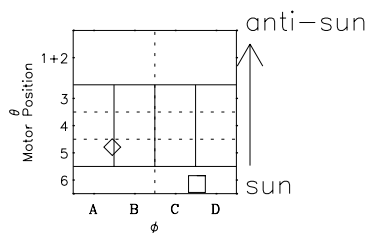

# Galileo EPD Real-Time Omni 01288

Software Version: RTLINE\_OMNI V 1.20  
Data Production: 01-10-01  
Plot Production: Thu Nov 1 06:35:52 2001

- ◇ = Jupiter look direction
- = Corotation look direction