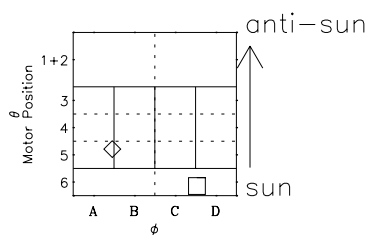

Galileo EPD Real-Time Omni 01288

Software Version: RTLINE_OMNI V 1.20
Data Production: 01-10-01
Plot Production: Thu Nov 1 06:35:51 2001

- ◇ = Jupiter look direction
- = Corotation look direction