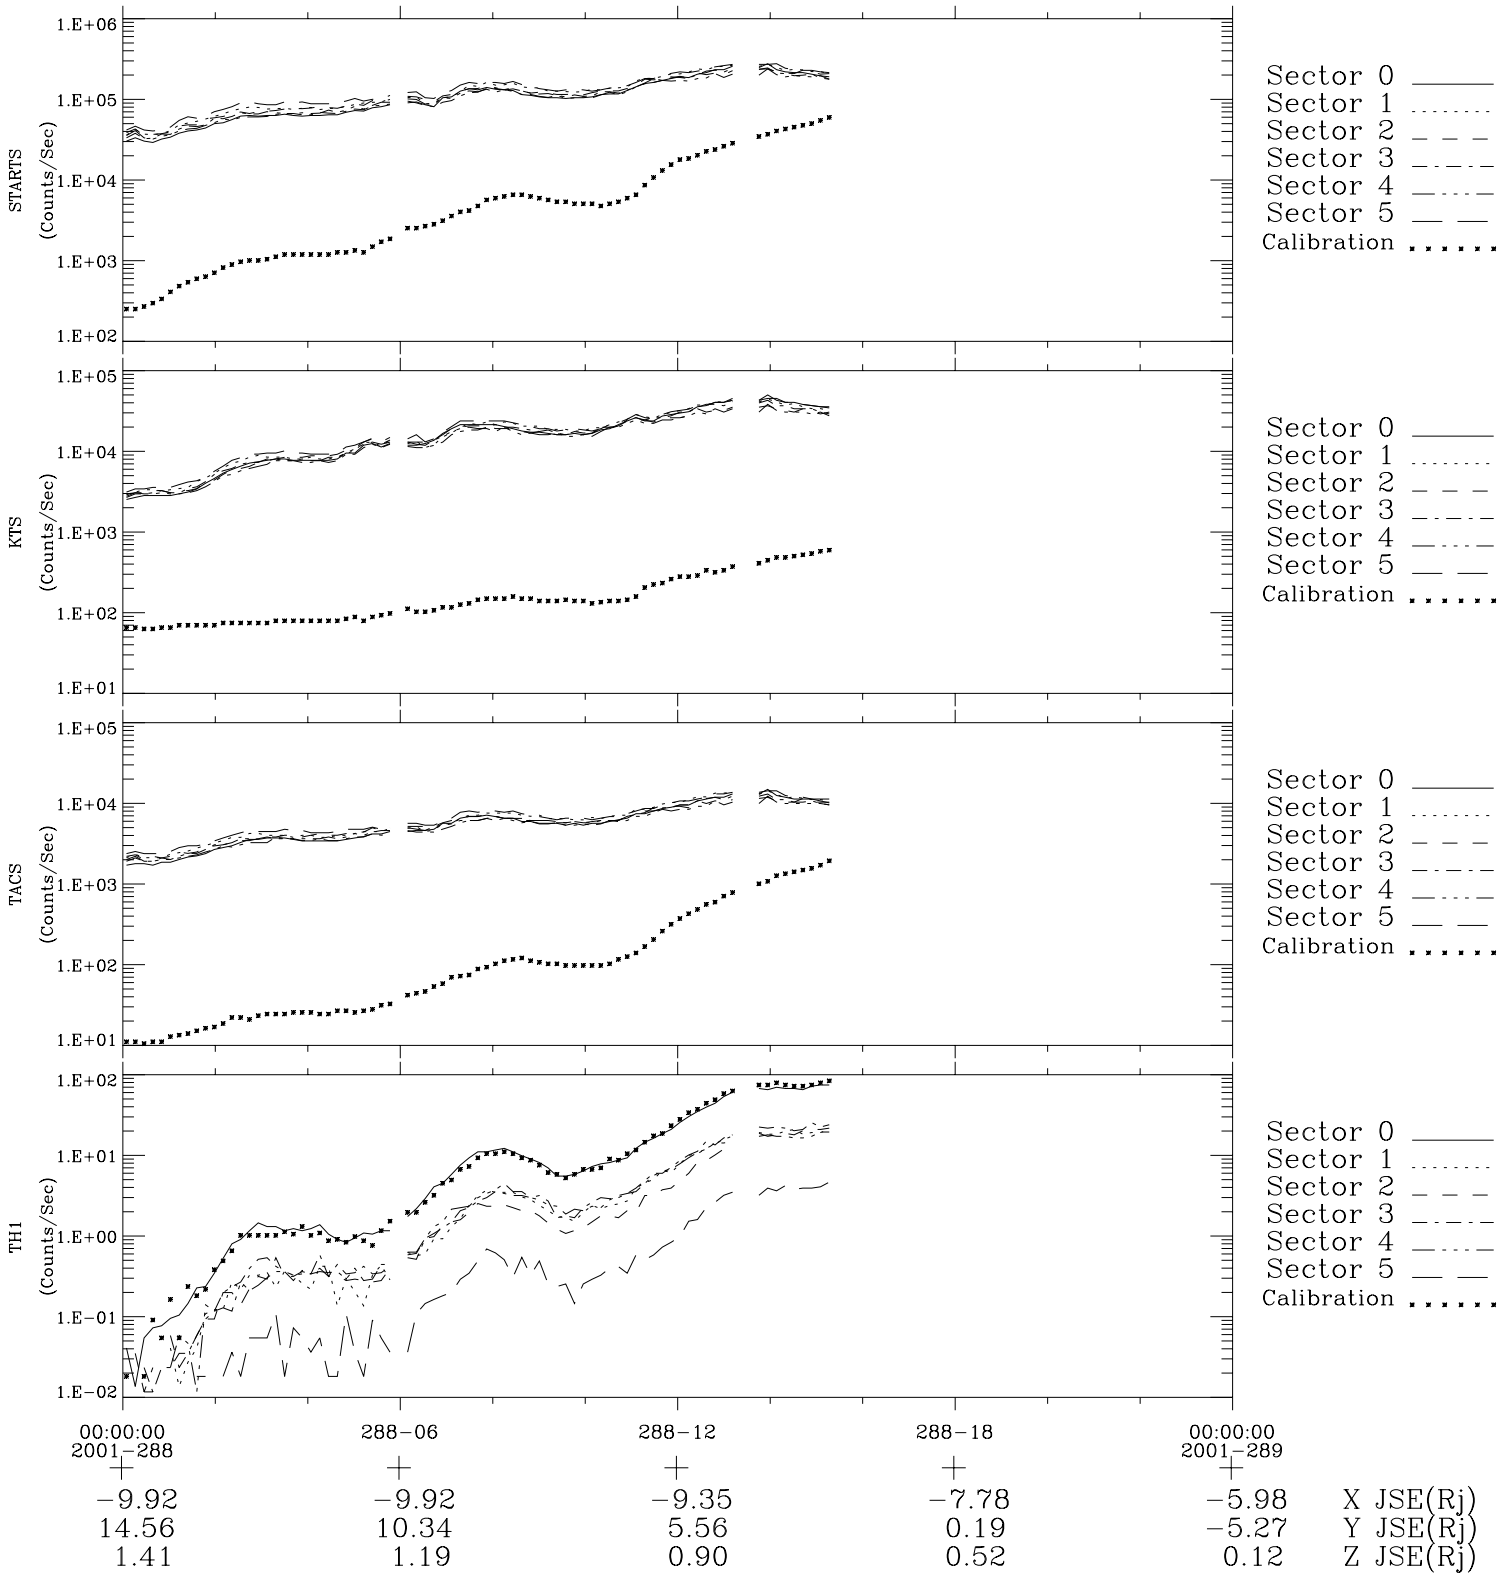

Galileo EPD Real-Time Six-Sector 01288

Software Version: RTLINE_R6 V 1.20
Data Production: 01-10-01
Plot Production: Thu Nov 1 06:35:59 2001

◇ = Jupiter look direction
□ = Corotation look direction