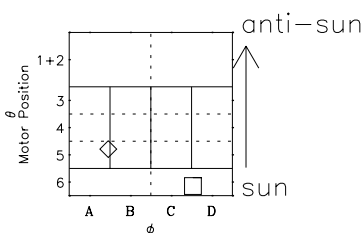

Galileo EPD Real-Time Six-Sector 01288

Software Version: RTLINE_R6 V 1.20
Data Production: 01-10-01
Plot Production: Thu Nov 1 06:35:59 2001

◇ = Jupiter look direction
□ = Corotation look direction