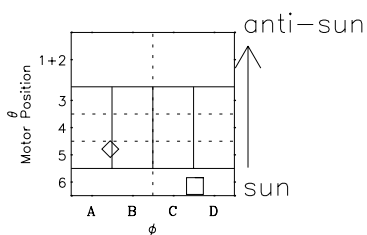

Galileo EPD Real-Time Six-Sector 01288

Software Version: RTLINE_R6 V 1.20
Data Production: 01-10-01
Plot Production: Thu Nov 1 06:35:58 2001

◇ = Jupiter look direction
□ = Corotation look direction