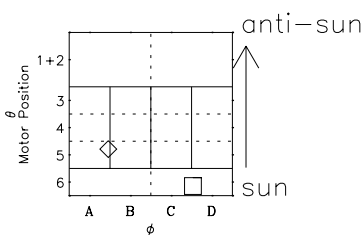

Galileo EPD Real-Time Six-Sector 01288

Software Version: RTLINE_R6 V 1.20
Data Production: 01-10-01
Plot Production: Thu Nov 1 06:35:58 2001

- ◇ = Jupiter look direction
- = Corotation look direction