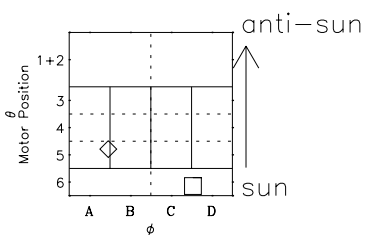

Galileo EPD Real-Time Six-Sector 01288

Software Version: RTLINE_R6 V 1.20
Data Production: 01-10-01
Plot Production: Thu Nov 1 06:35:57 2001

- ◇ = Jupiter look direction
- = Corotation look direction