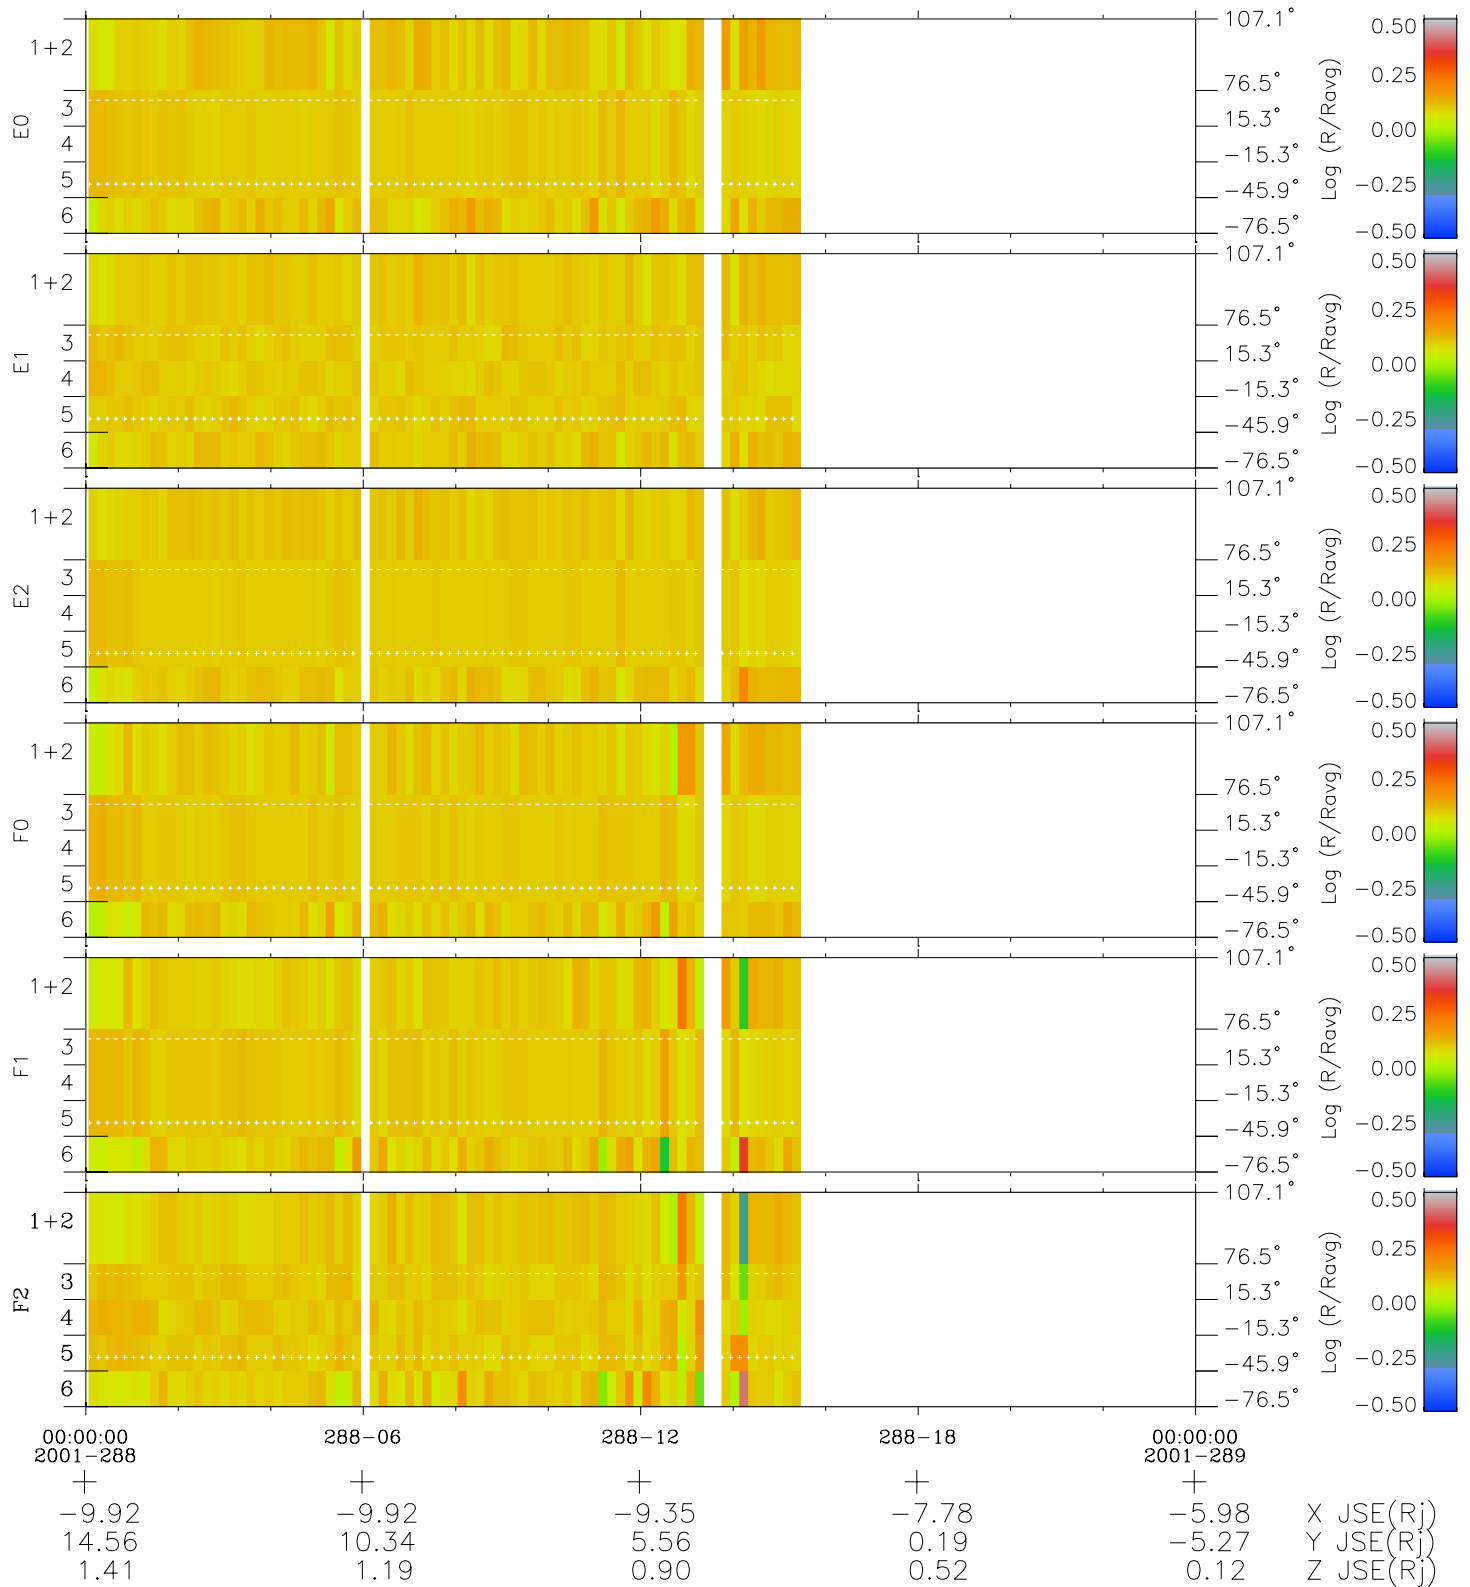

Galileo EPD Real Elevation Anisotropies 01288

Software Version: RTELEV_MEAN V 1.20
 Data Production: 01-10-01
 Plot Production: Thu Nov 1 06:35:09 2001
 Color File: wondr3
 Geofactor File: 1.1

- ◇ = Jupiter look direction
- = Corotation look direction