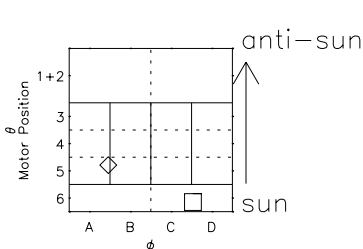

Galileo EPD Real Elevation Anisotropies 01288

Software Version: RTELEV_NORM V 1.20
Data Production: 01-10-01
Plot Production: Thu Nov 1 06:35:21 2001
Color File: wondr3
Geofactor File: 1.1

- ◇ = Jupiter look direction
- = Corotation look direction