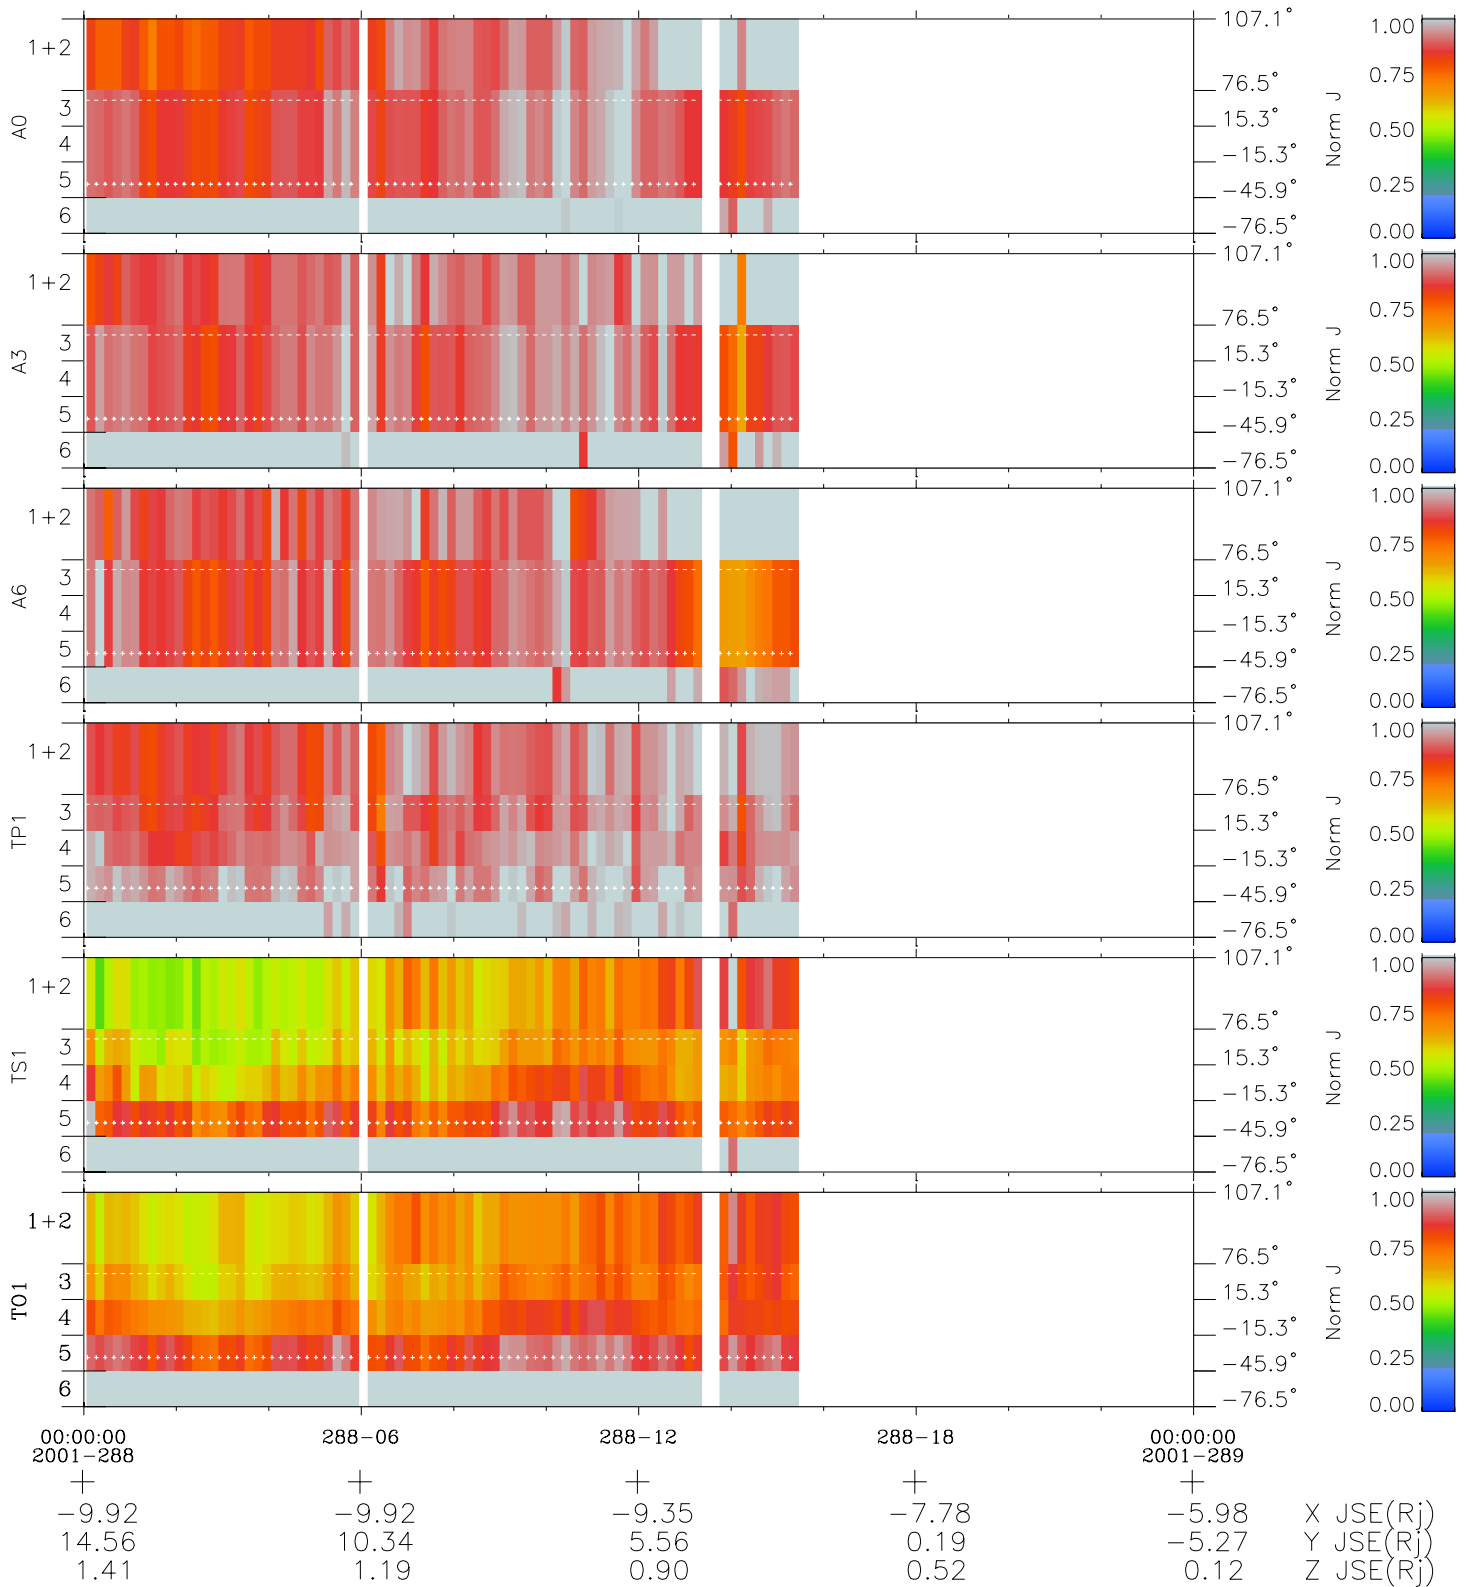

Galileo EPD Real Elevation Anisotropies 01288

Software Version: RTELEV_NORM V 1.20
Data Production: 01-10-01
Plot Production: Thu Nov 1 06:35:21 2001
Color File: wondr3
Geofactor File: 1.1

- ◇ = Jupiter look direction
- = Corotation look direction