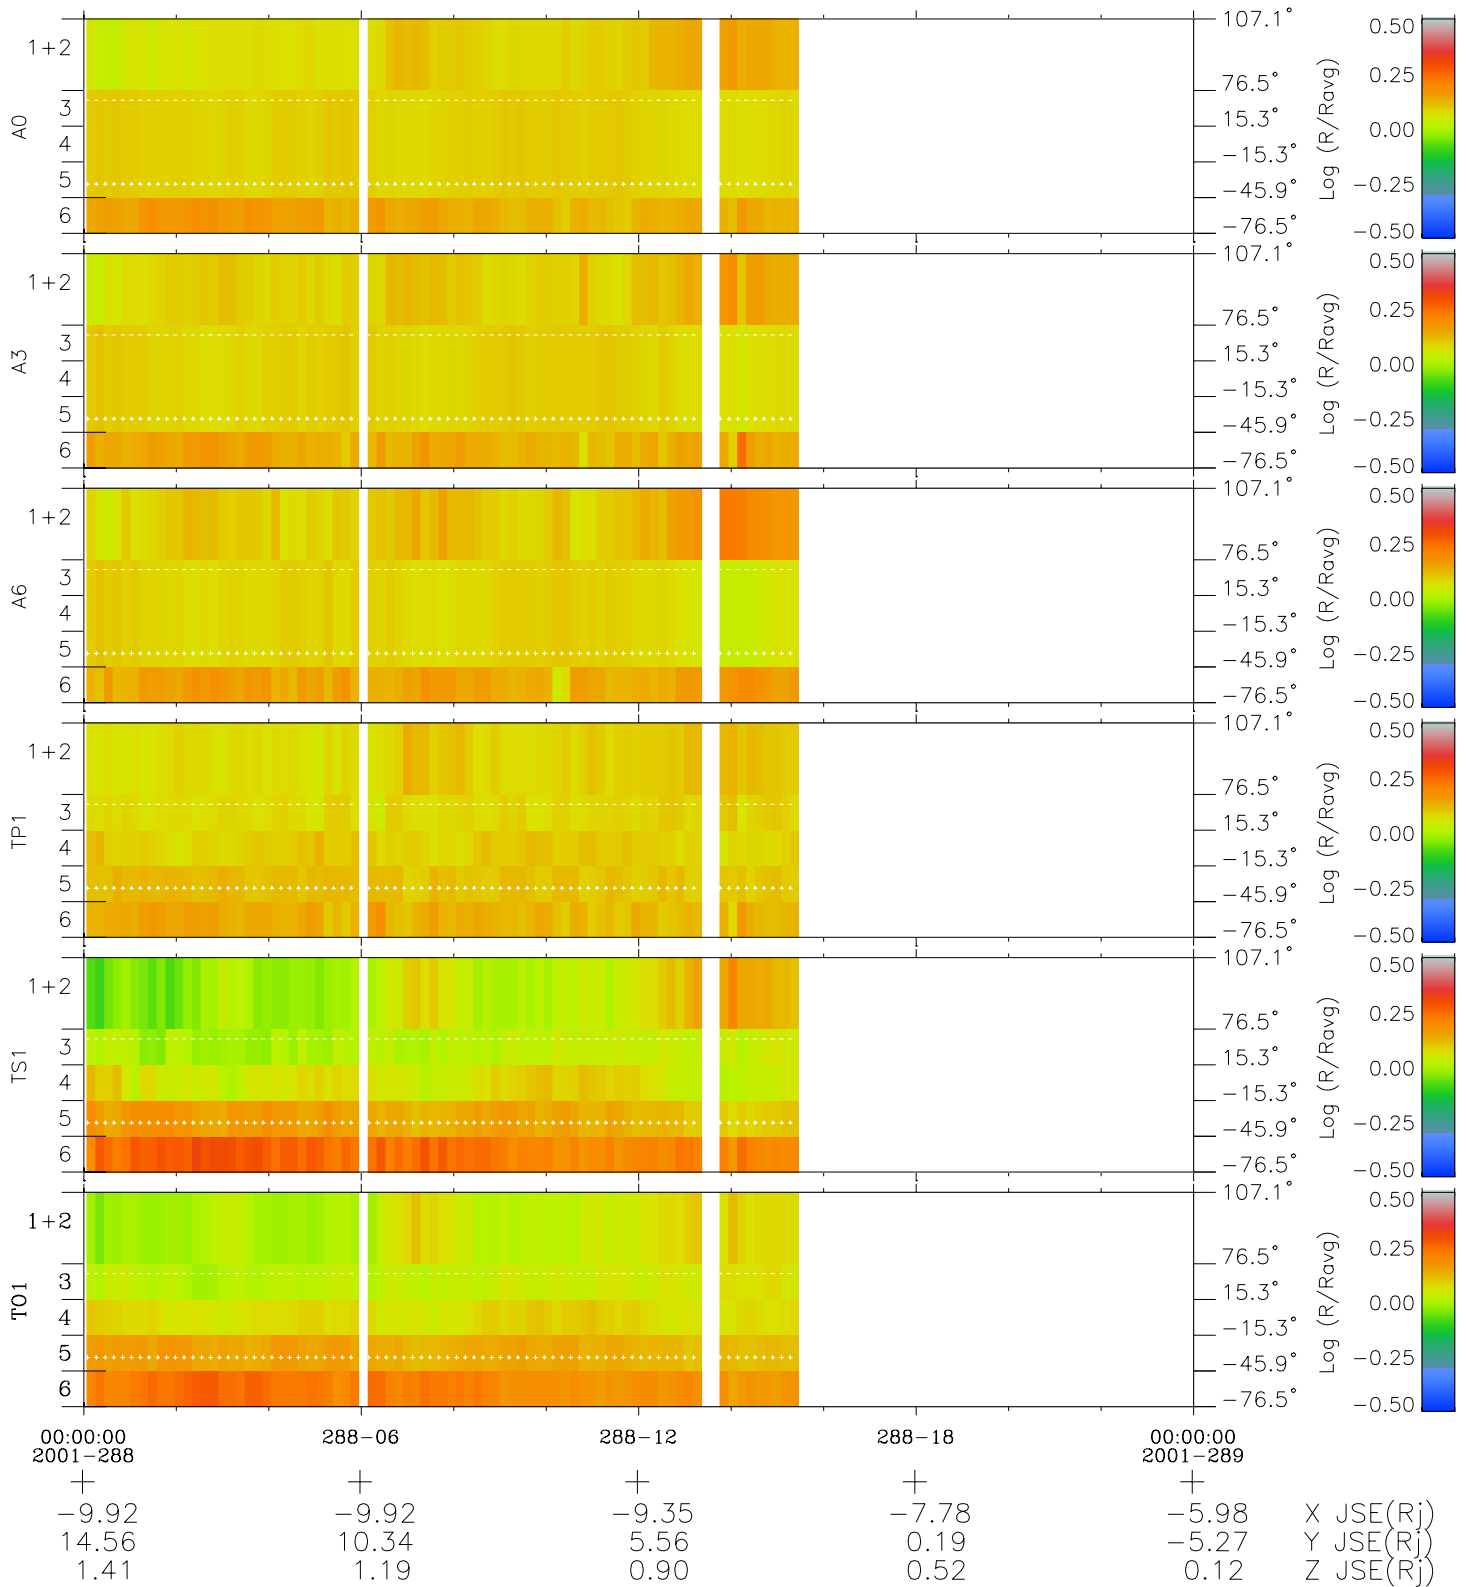

Galileo EPD Real Elevation Anisotropies 01288

Software Version: RTELEV_MEAN V 1.20
 Data Production: 01-10-01
 Plot Production: Thu Nov 1 06:35:05 2001
 Color File: wondr3
 Geofactor File: 1.1

- ◇ = Jupiter look direction
- = Corotation look direction