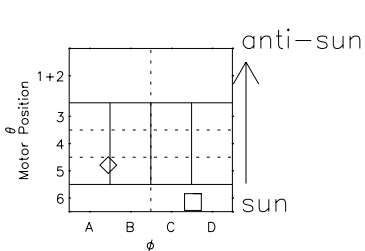

Galileo EPD Real Elevation Anisotropies 01288

Software Version: RTELEV_MEAN V 1.20
 Data Production: 01-10-01
 Plot Production: Thu Nov 1 06:35:05 2001
 Color File: wondr3
 Geofactor File: 1.1

- ◇ = Jupiter look direction
- = Corotation look direction