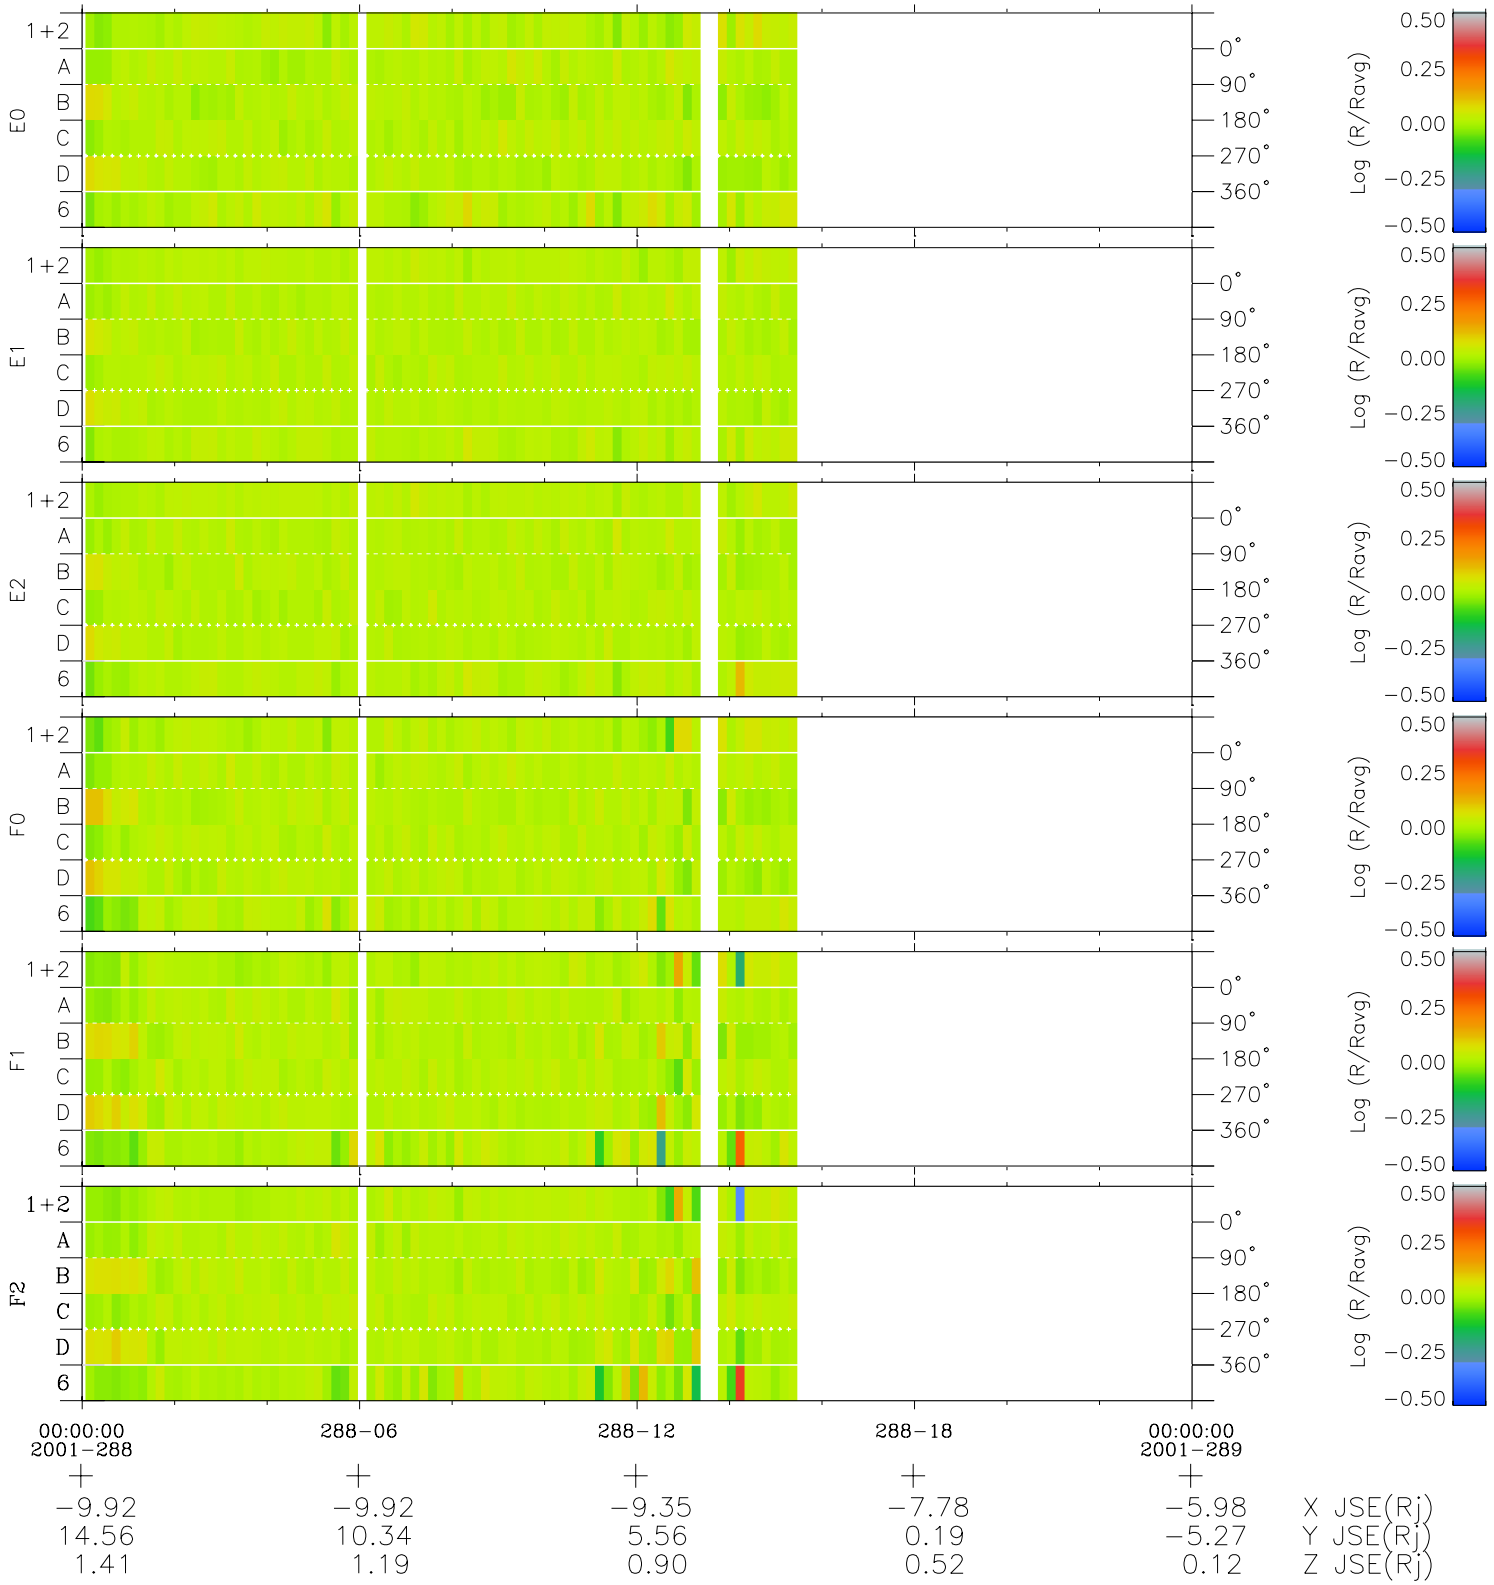

# Galileo EPD Real Time Azimuth Anisotropies 01288

Software Version: RTAZIM\_MEAN V 1.20  
 Data Production: 01-10-01  
 Plot Production: Thu Nov 1 06:35:33 2001  
 Color File: wondr3  
 Geofactor File: 1.1

◇ = Jupiter look direction  
 □ = Corotation look direction