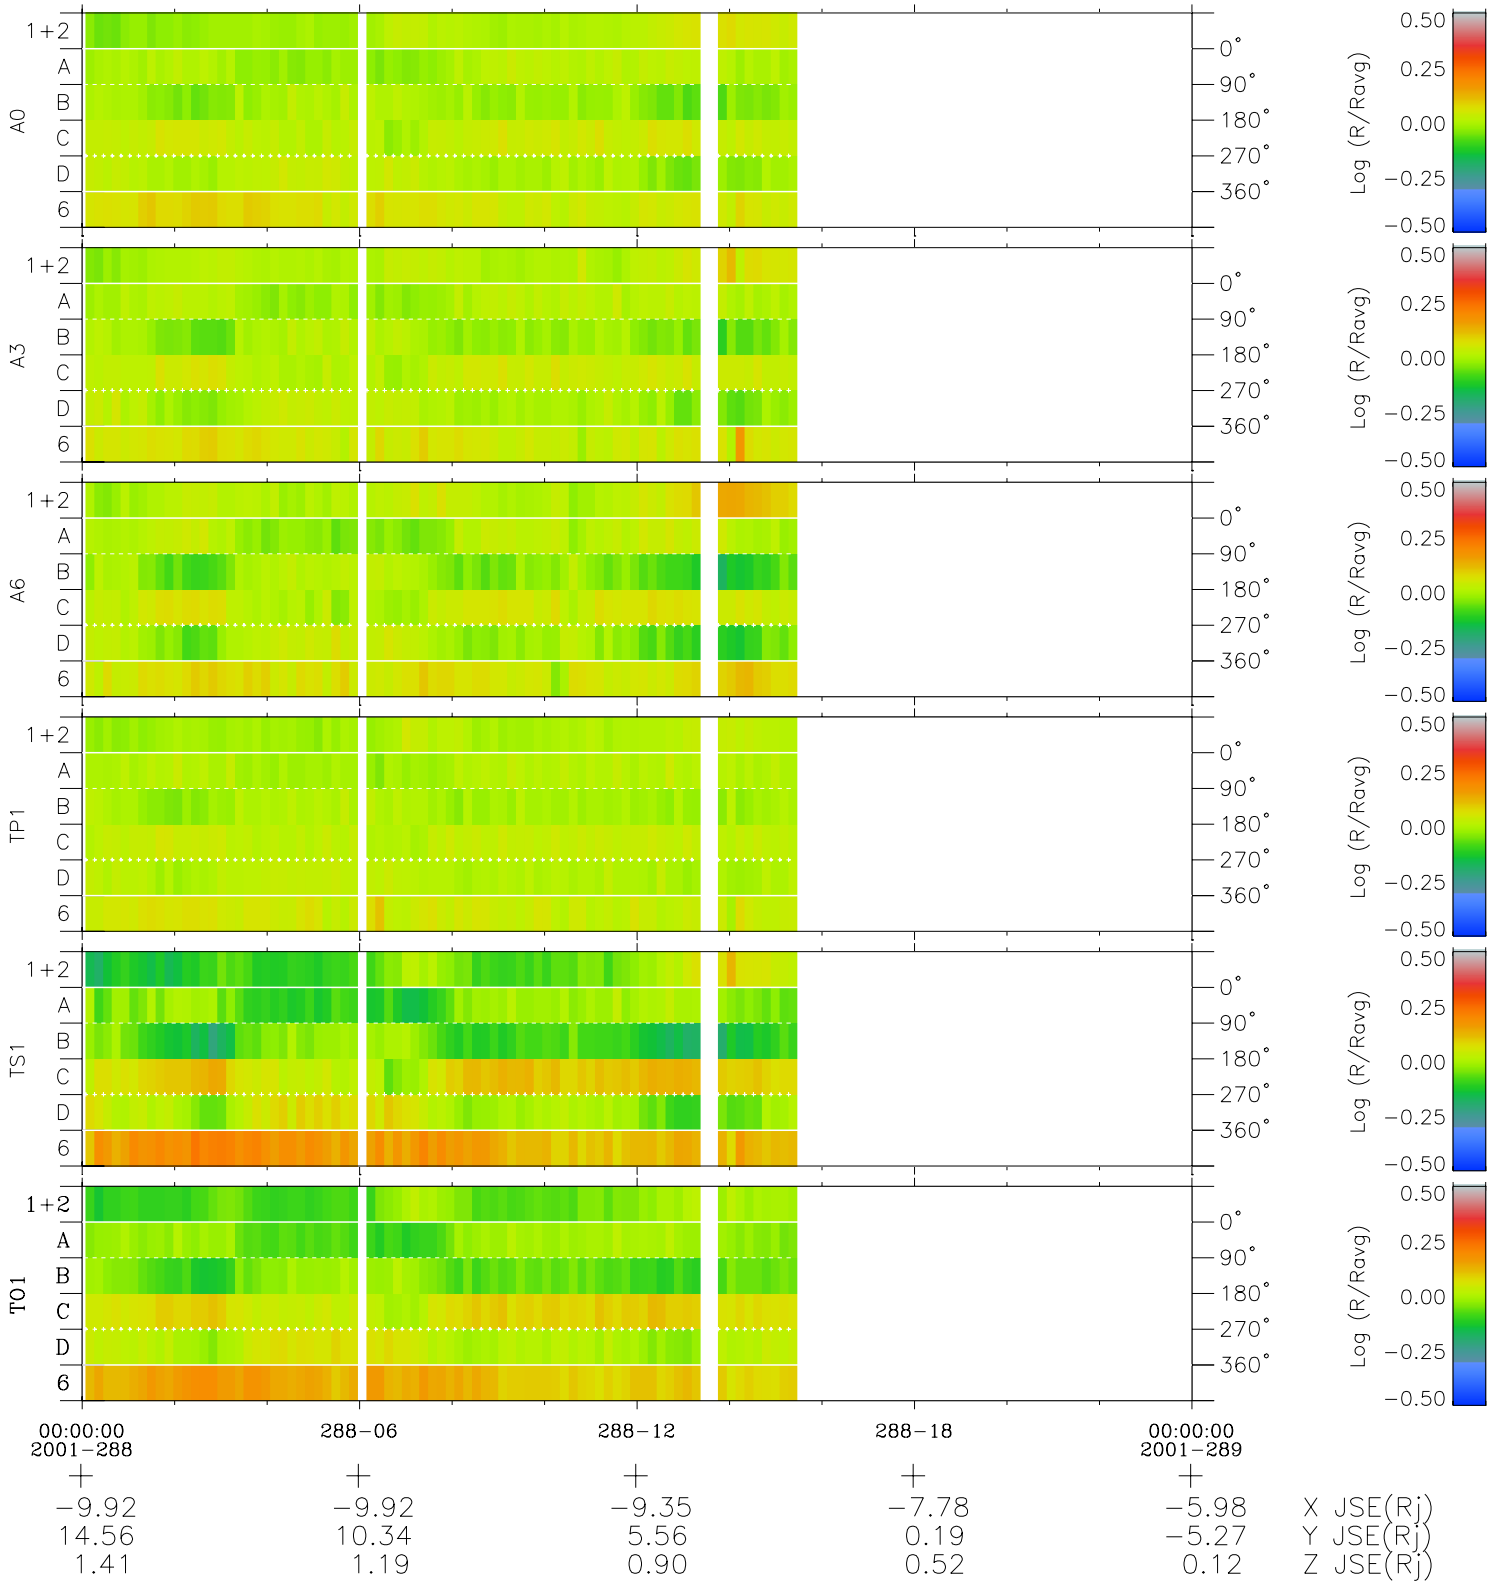

# Galileo EPD Real Time Azimuth Anisotropies 01288

Software Version: RTAZIM\_MEAN V 1.20  
 Data Production: 01-10-01  
 Plot Production: Thu Nov 1 06:35:29 2001  
 Color File: wondr3  
 Geofactor File: 1.1

◇ = Jupiter look direction  
 □ = Corotation look direction