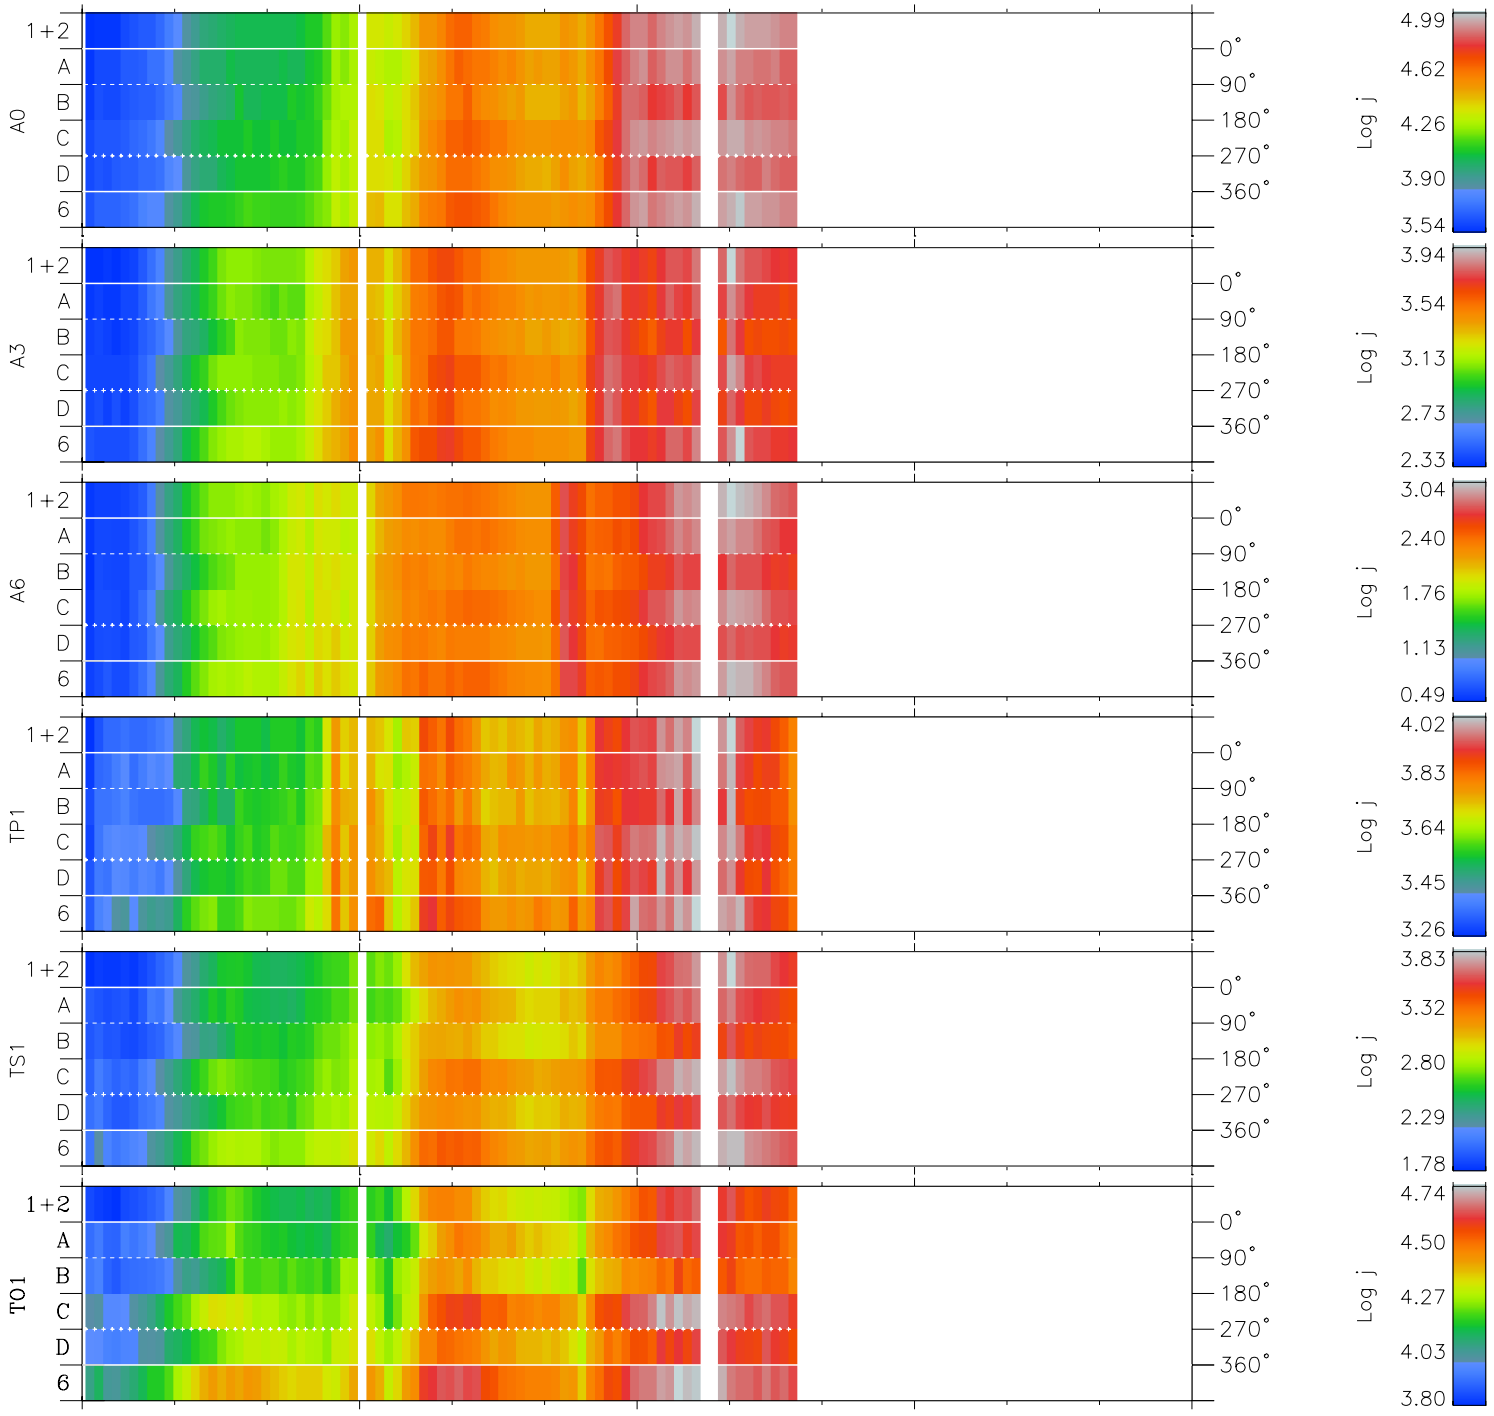

Galileo EPD Real Time Azimuth Anisotropies 01288

Software Version: RTAZIM_FLUX V 1.20
Data Production: 01-10-01
Plot Production: Thu Nov 1 06:35:37 2001
Color File: wondr3
Geofactor File: 1.1

00:00:00 2001-288	288-06	288-12	288-18	00:00:00 2001-289	
+	+	+	+	+	X JSE(R _j)
-9.92	-9.92	-9.35	-7.78	-5.98	Y JSE(R _j)
14.56	10.34	5.56	0.19	-5.27	Z JSE(R _j)
1.41	1.19	0.90	0.52	0.12	

- ◇ = Jupiter look direction
- = Corotation look direction