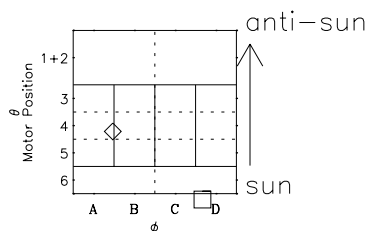

Galileo EPD Real-Time Omni 01287

Software Version: RTLINE_OMNI V 1.20
Data Production: 01-10-01
Plot Production: Thu Nov 1 06:22:59 2001

- ◇ = Jupiter look direction
- = Corotation look direction