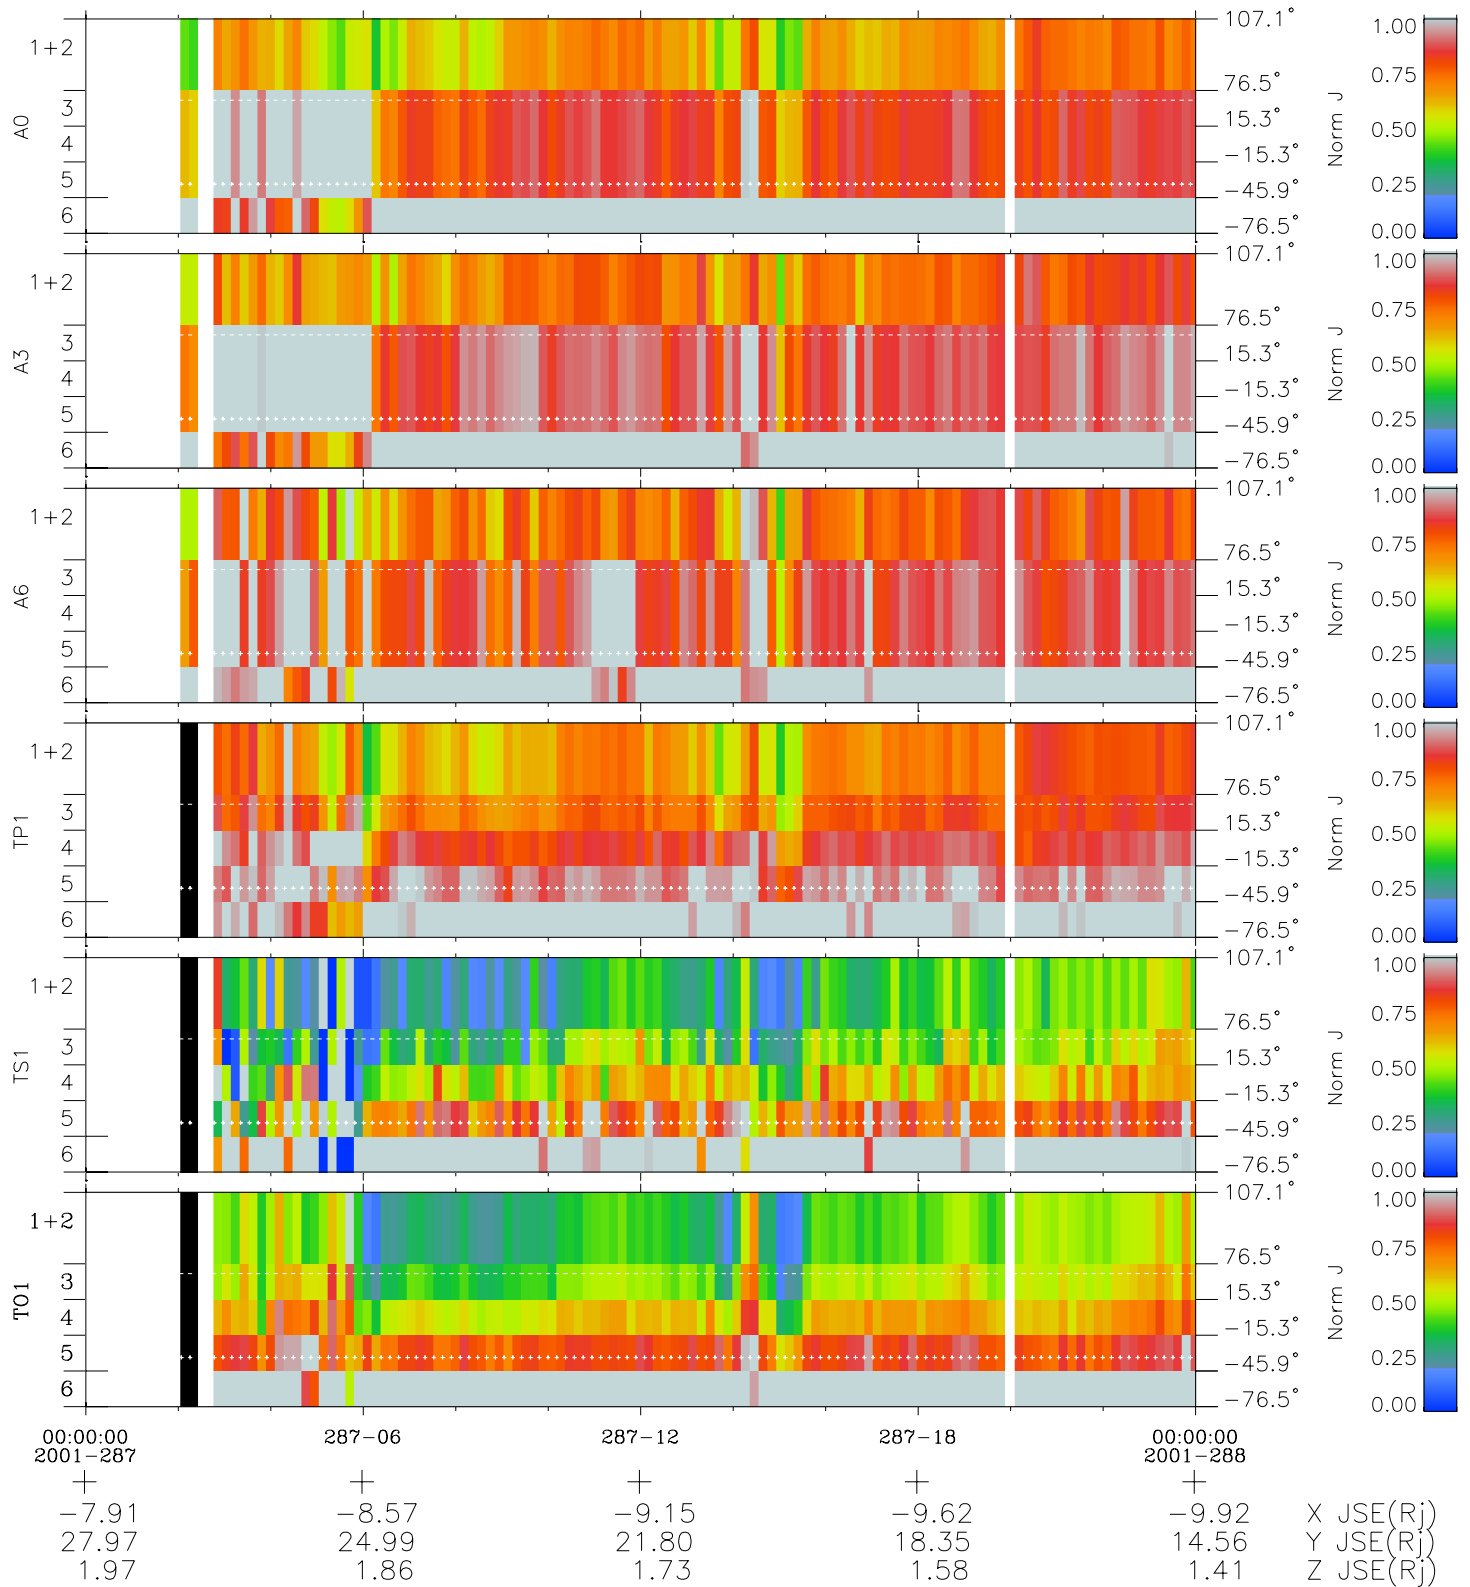

# Galileo EPD Real Elevation Anisotropies 01287

Software Version: RTELEV\_NORM V 1.20  
Data Production: 01-10-01  
Plot Production: Thu Nov 1 06:22:19 2001  
Color File: wondr3  
Geofactor File: 1.1

- ◇ = Jupiter look direction
- = Corotation look direction