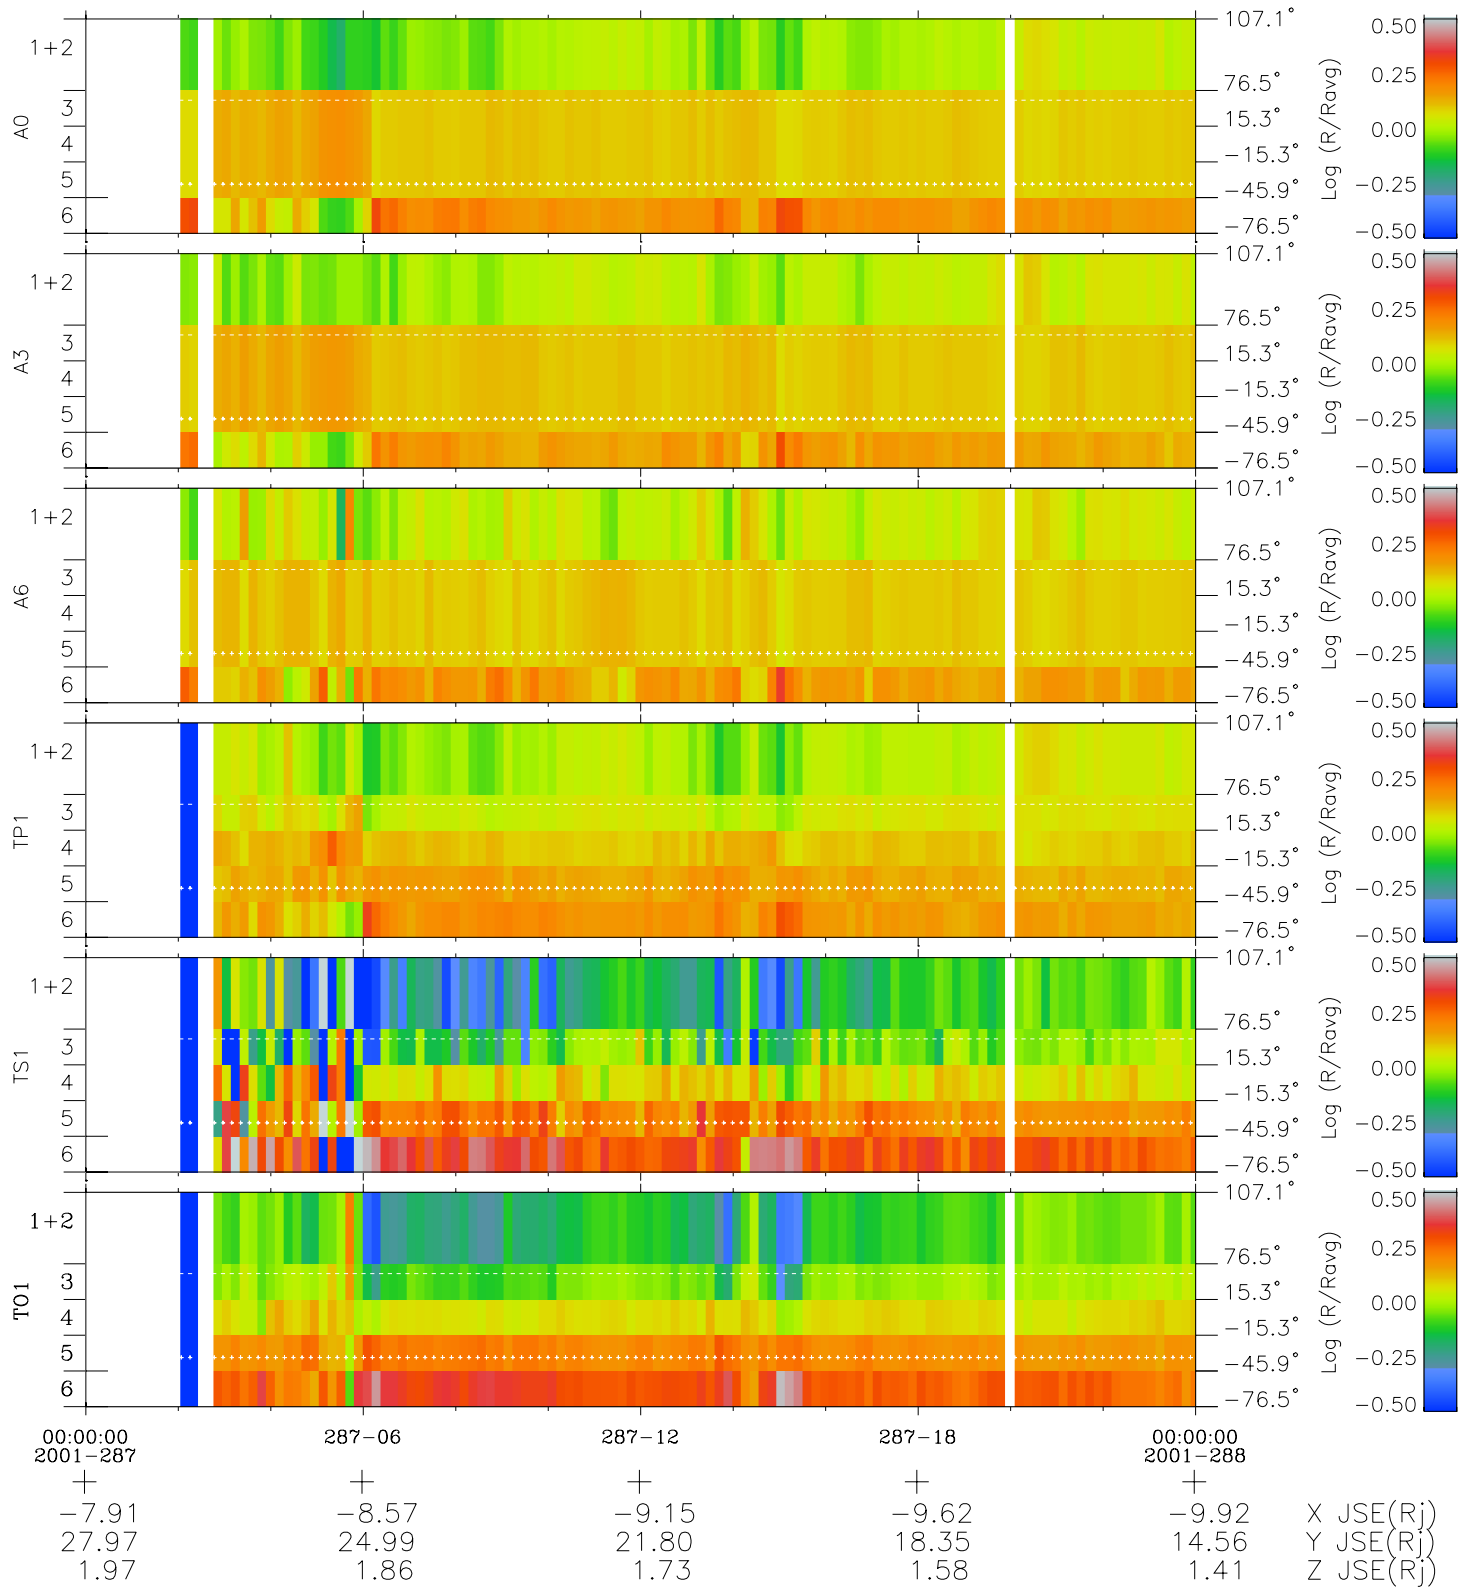

Galileo EPD Real Elevation Anisotropies 01287

Software Version: RTELEV_MEAN V 1.20
 Data Production: 01-10-01
 Plot Production: Thu Nov 1 06:21:59 2001
 Color File: wondr3
 Geofactor File: 1.1

- ◇ = Jupiter look direction
- = Corotation look direction